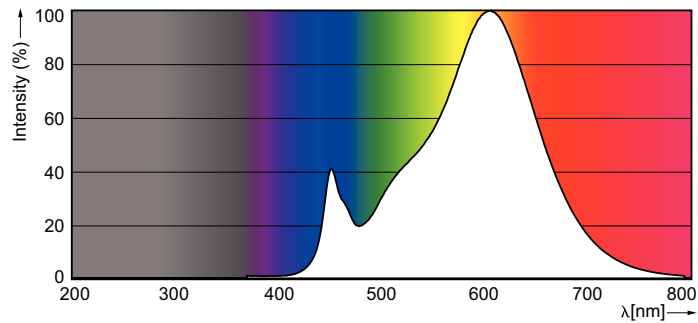

Photometric data

LEDtube 10W G13 827 IF 1PK