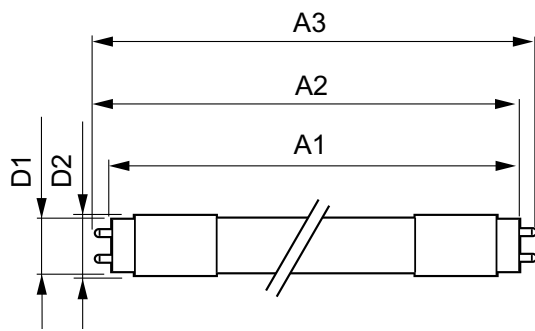

T8

Bulb Shape	Tube, double-ended
Approval and Application	
Energy Efficiency Label (EEL)	Not applicable
Energy Saving Product	Yes
Approbation Marks	UL certificate RoHS compliance
Energy Consumption kWh/1000 h	- kWh

Product Data	
Order product name	10T8 LED/48-3000 IF 1PK 10/1

EAN/UPC - Product	046677473976
Order code	473974
Numerator - Quantity Per Pack	1
Numerator - Packs per outer box	10
Material Nr. (12NC)	929001397204
Net Weight (Piece)	0.230 kg
Model Number	9290013972

Dimensional drawing

TLED 1200mm 120V 10-32W 1500lm 3000K G13

Product	D1	D2	A1	A2	A3
10T8 LED/48-3000 IF 1PK 10/1	25.7 mm	26.3 mm	1198.1 mm	1205.2 mm	1212.3 mm