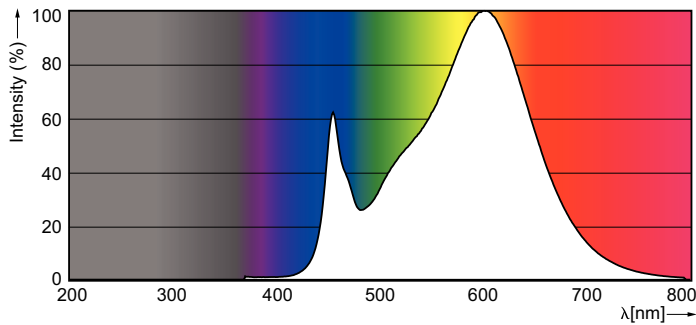

Photometric data

LEDtube 1200mm 12W G13 830 1500lm