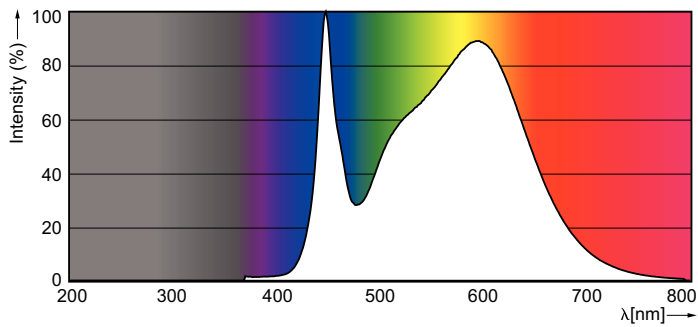

Photometric data

LEDtube 1200mm 12W G13 840 1600lm