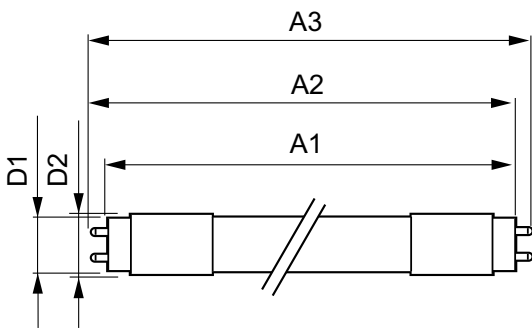

T8

Approval and Application

Energy Efficiency Label (EEL)	Not applicable
Energy Saving Product	Yes
Approbation Marks	UL certificate RoHS compliance DLC compliance
Energy Consumption kWh/1000 h	- kWh
Energy Certifications	DLC Standard

Product Data

Order product name	10T8 LED/48-4000 IF 1PK 10/1

EAN/UPC - Product	046677473990
Order code	473990
Numerator - Quantity Per Pack	1
Numerator - Packs per outer box	10
Material Nr. (12NC)	929001397404
Net Weight (Piece)	0.230 kg
Model Number	9290013974

Dimensional drawing

TLED IF MasterClass 4ft 1600lm 4000K

Product	D1	D2	A1	A2	A3
10T8 LED/48-4000 IF 1PK 10/1	25.7 mm	26.3 mm	1198.1 mm	1205.2 mm	1212.3 mm