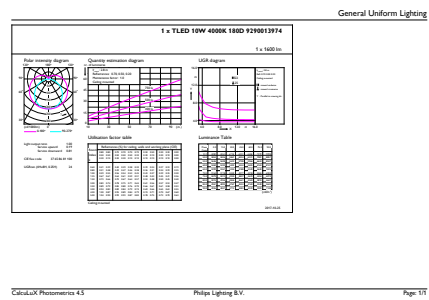

EAN/UPC - Product	046677473990
Order code	929001397404
Numerator - Quantity Per Pack	1
Numerator - Packs per outer box	10
Material Nr. (12NC)	929001397404
Net Weight (Piece)	0.230 kg

Dimensional drawing

TLED IF MasterClass 4ft 1600lm 4000K

Product	D1	D2	A1	A2	A3
10T8 LED/48-4000 IF 1PK 10/1	25.7 mm	26.3 mm	1198.1 mm	1205.2 mm	1212.3 mm

Photometric data

LEDtube 10W G13 840 IF 1PK

LEDtube 10W G13 827 IF 1PK