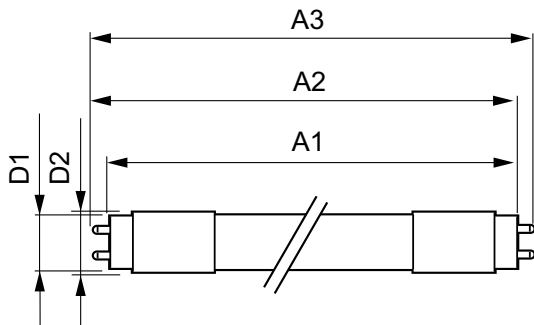

MasterClass LEDtube InstantFit T8

Approval Marks	UL certificate RoHS compliance DLC compliance
Energy Certifications	DLC Standard
DesignLights Consortium Qualified Product List	-

Product Data	
Order product name	10T8 LED/48-4000 IF 1PK 10/1

EAN/UPC - Product	046677473990
Order code	929001397404
Numerator - Quantity Per Pack	1
Numerator - Packs per outer box	10
Material Nr. (12NC)	929001397404
Net Weight (Piece)	0.230 kg

Dimensional drawing

TLED IF MasterClass 4ft 1600lm 4000K

Product	D1	D2	A1	A2	A3
10T8 LED/48-4000 IF 1PK 10/1	25.7 mm	26.3 mm	1198.1 mm	1205.2 mm	1212.3 mm