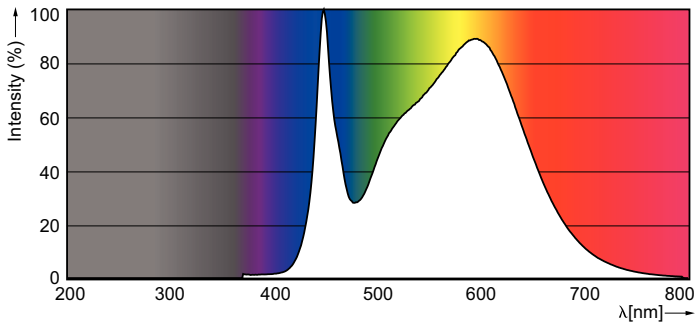

Product data

General Information	
Cap-Base	G13 [Medium Bi-Pin Fluorescent]
Nominal Lifetime (Nom)	70000 h
Switching Cycle	50000X
B50L70	70000 h
Light Technical	
Color Code	840 [CCT of 4000K]
Luminous Flux (Nom)	1600 lm
Luminous Flux (Rated) (Nom)	1600 lm
Correlated Color Temperature (Nom)	4000 K
Color Consistency	<6
Color Rendering Index (Nom)	82
LLMF At End Of Nominal Lifetime (Nom)	70 %
Operating and Electrical	
Input Frequency	20000-120000 Hz
Power (Rated) (Nom)	10 W
Lamp Current (Max)	340 mA
Lamp Current (Min)	110 mA

TLED IF MasterClass 4ft 1600lm 4000K

Product	D1	D2	A1	A2	A3
10T8 LED/48-4000 IF 1PK 10/1	25.7 mm	26.3 mm	1198.1 mm	1205.2 mm	1212.3 mm

Photometric data

LEDtube 10W G13 840 IF 1PK

LEDtube 10W G13 827 IF 1PK