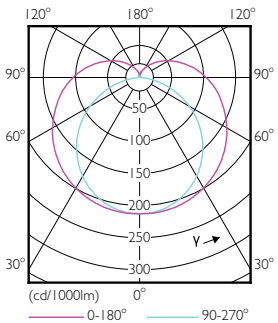

EAN/UPC - Product	046677473990
Order code	929001397404
Numerator - Quantity Per Pack	1
Numerator - Packs per outer box	10
Material Nr. (12NC)	929001397404
Net Weight (Piece)	0.230 kg

Dimensional drawing

TLED IF MasterClass 4ft 1600lm 4000K

Product	D1	D2	A1	A2	A3
10T8 LED/48-4000 IF 1PK 10/1	25.7 mm	26.3 mm	1198.1 mm	1205.2 mm	1212.3 mm

Photometric data

LEDtube 10W G13 840 IF 1PK

LEDtube 10W G13 827 IF 1PK