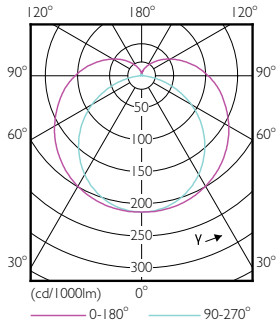

Photometric data

LEDtube 10W G13 827 IF 1PK