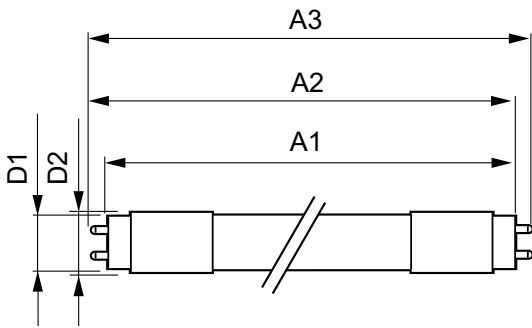

Product Data

Order product name 10T8/MAS/48-840/IF16/P 25/1

EAN/UPC - Product 046677540807

Order code 929001397434

Numerator - Quantity Per Pack 1

Numerator - Packs per outer box 25

Material Nr. (12NC) 929001397434

Net Weight (Piece) 0.230 kg

Dimensional drawing

TLED IF MasterClass 4ft 1600lm 4000K

Product	D1	D2	A1	A2	A3
10T8/MAS/48-840/IF16/P 25/1	25.7 mm	26.3 mm	1198.1 mm	1205.2 mm	1212.3 mm

Photometric data

LEDtube 10W G13 840 IF 1PK