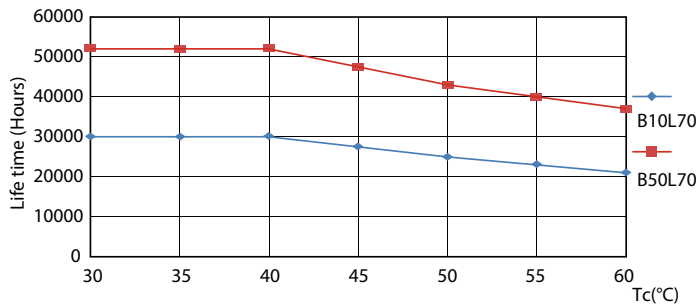

Lifetime

LEDtube 10W G13 827-850 IF 1PK