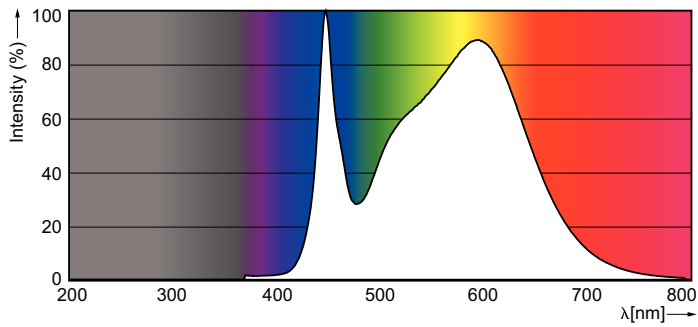

Net Weight (Piece) 0.230 kg

Dimensional drawing

TLED IF MasterClass 4ft 1600lm 4000K

Product	D1	D2	A1	A2	A3
10T8/MAS/48-840/IF16/P 25/1	25.7 mm	26.3 mm	1198.1 mm	1205.2 mm	1212.3 mm

Photometric data

LEDtube 10W G13 840 IF 1PK