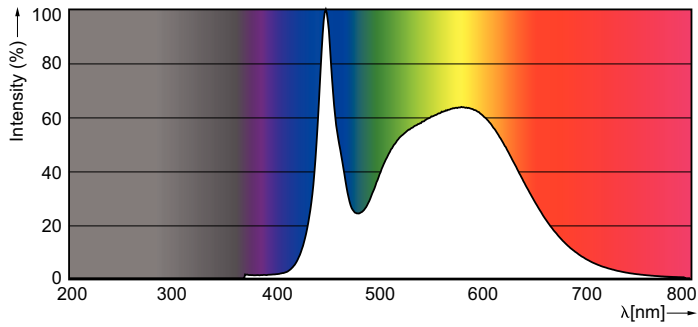

Photometric data

LEDtube 10W G13 850 IF 1PK