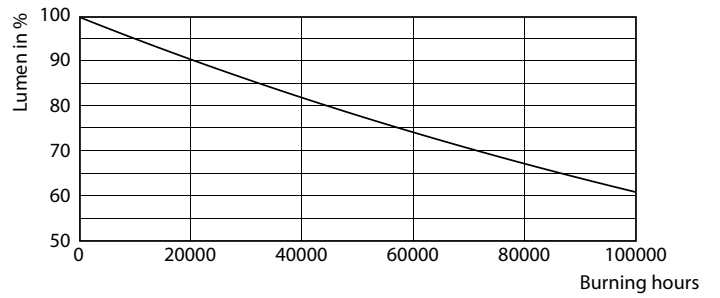

Product data

General information	
Base	G13 [Medium Bi-Pin Fluorescent]
EU RoHS compliant	Yes
Nominal Lifetime (Nom)	70000 h
Switching Cycle	50000X
Light technical	
Color Code	830 [CCT of 3000K]
Beam Angle (Nom)	180 °
Initial lumen (Nom)	2000 lm
Color Designation	White (WH)
Correlated Color Temperature (Nom)	3000 K
Luminous Efficacy (rated) (Nom)	153.85 lm/W
Color Consistency	<6
Color Rendering Index (Nom)	82
LLMF At End Of Nominal Lifetime (Nom)	70 %
Operating and electrical	
Input Frequency	20000-120000 Hz
Power (Rated) (Nom)	13 W

Photometric data

LEDtube 13W G13 2100lm

Lifetime

LEDtube 13W G13 2100lm

LEDtube 13W G13 2100lm

LEDtube 13W G13 2100lm

LEDtube 13W G13 2100lm

T8