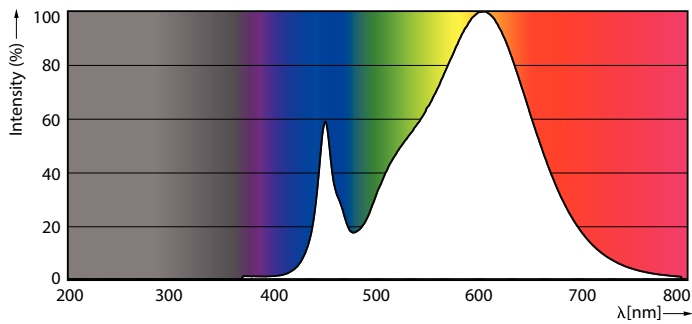

Photometric data

LEDtube 600mm 8W G5 830 1000lm