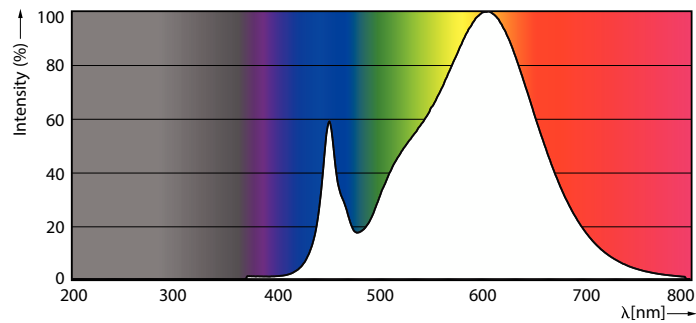

T8

Bulb Shape	Tube, double-ended
Approval and application	
Energy Saving Product	Yes
Approbation Marks	UL certificate RoHS compliance DLC compliance
Energy Consumption kWh/1000 h	- kWh
Product data	
Order product name	13T8 LED/48-3000 IF DIM 1PK 10/1

EAN/UPC - Product	046677473921
Order code	473926
Numerator - Quantity Per Pack	1
Numerator - Packs per outer box	10
Material Nr. (12NC)	929001397604
Net Weight (Piece)	0.230 kg
Model Number	9290013976

Dimensional drawing

Product	D1	D2	A1	A2	A3
13T8 LED/48-3000 IF DIM 1PK 10/1	25.7 mm	26.3 mm	1198.1 mm	1205.2 mm	1212.3 mm

13T8 LED/48-3000 IF DIM 1PK 10/1

Photometric data

LEDtube 600mm 8W G5 830 1000lm