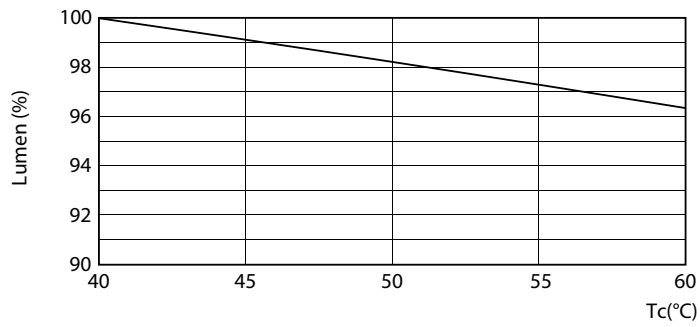

T8

Lifetime

LEDtube 13W G13 2100lm