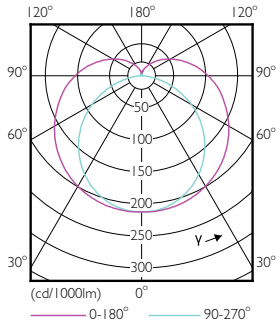

Photometric data

LEDtube 13W G13 2100lm

Lifetime