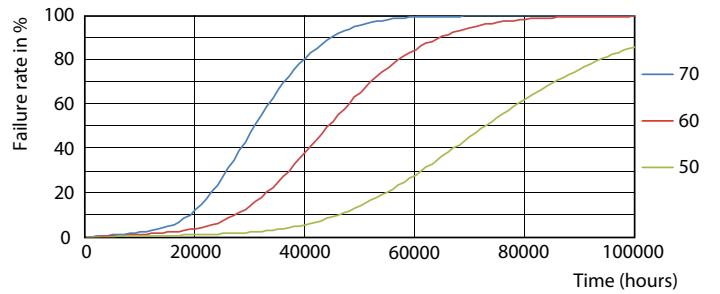

Photometric data

Lifetime

LEDtube 13W G13 2100lm