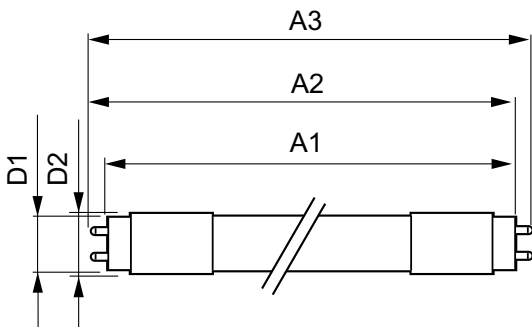

T8

Mechanical and Housing

Product Length 1200 mm

Approval and Application

Energy Efficiency Label (EEL) Not applicable
 Energy Saving Product Yes
 Approbation Marks RoHS compliance UL certificate DLC compliance
 Energy Consumption kWh/1000 h - kWh
 Energy Certifications DLC Standard

Product Data

Order product name 13T8/MAS/48-830/IF20/P/DIM 10/1
 EAN/UPC - Product 046677473921
 Order code 473926
 Numerator - Quantity Per Pack 1
 Numerator - Packs per outer box 10
 Material Nr. (12NC) 929001397634
 Net Weight (Piece) 0.220 kg
 Model Number 9290013976A

Dimensional drawing

TLED IF MasterClass 4ft 2000lm 3000K

Product	D1	D2	A1	A2	A3
13T8/MAS/48-830/IF20/P/DIM 10/1	25.7 mm	26.3 mm	1198.1 mm	1205.2 mm	1212.3 mm

Photometric data

LEDtube 600mm 8W G5 830 1000lm