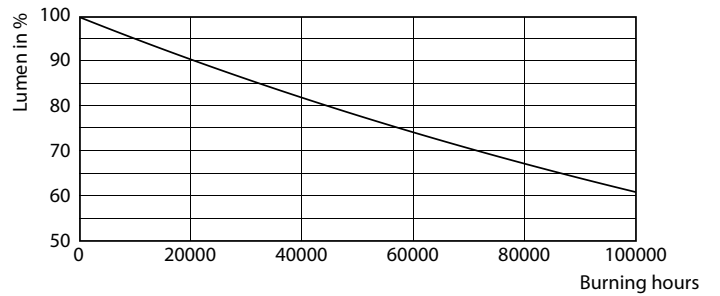

Product data

General Information	
Base	G13 [Medium Bi-Pin Fluorescent]
EU RoHS compliant	Yes
Nominal Lifetime (Nom)	70000 h
Switching Cycle	50000X
Light Technical	
Color Code	830 [CCT of 3000K]
Beam Angle (Nom)	180 °
Initial lumen (Nom)	2000 lm
Color Designation	White (WH)
Correlated Color Temperature (Nom)	3000 K
Luminous Efficacy (rated) (Nom)	153.00 lm/W
Color Consistency	<6
Color Rendering Index (Nom)	82
LLMF At End Of Nominal Lifetime (Nom)	70 %
Operating and Electrical	
Input Frequency	20000-120000 Hz
Power (Rated) (Nom)	13 W

LEDtube 13W G13 830 IF DIM

Photometric data

LEDtube 13W G13 2100lm

Lifetime

LEDtube 13W G13 2100lm

LEDtube 13W G13 2100lm

LEDtube 13W G13 2100lm

LEDtube 13W G13 2100lm