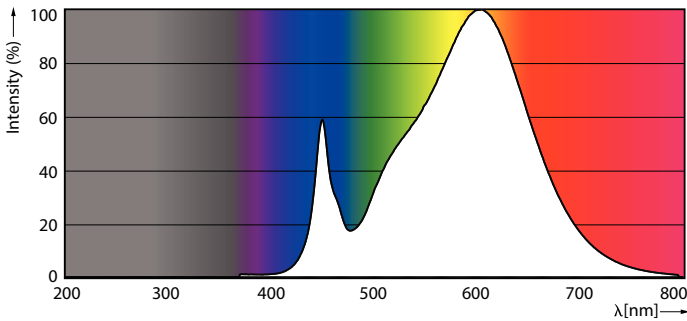

Photometric data

LEDtube 600mm 8W G5 830 1000lm