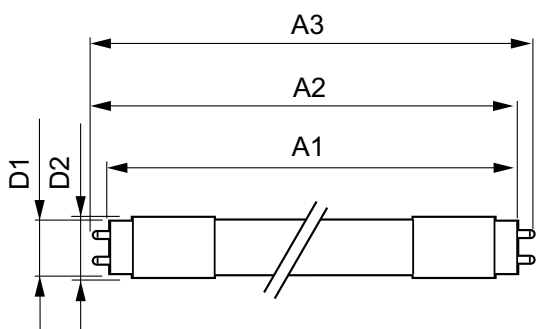

MasterClass LEDtube InstantFit T8

Mechanical and Housing

Product Length 1200 mm

Approval and Application

Energy Saving Product Yes

Approval Marks RoHS compliance UL certificate DLC compliance

Energy Certifications DLC Standard

Material Nr. (12NC) 929001397734

Net Weight (Piece) 0.220 kg

Dimensional drawing

TLED IF MasterClass 4ft 2000lm 3500K

Product	D1	D2	A1	A2	A3
13T8/MAS/48-835/IF20/P/DIM 10/1	25.7 mm	26.3 mm	1198.1 mm	1205.2 mm	1212.3 mm