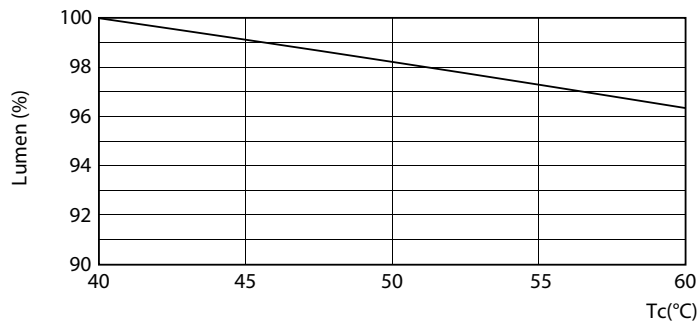

T8

Lifetime

LEDtube 13W G13 2100lm