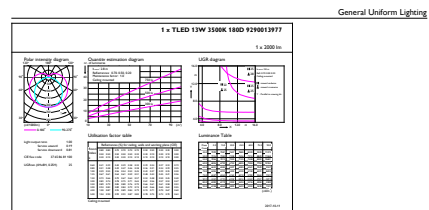

Product data

General Information	
Base	G13 [Medium Bi-Pin Fluorescent]
EU RoHS compliant	Yes
Nominal Lifetime (Nom)	70000 h
Switching Cycle	50000X
Light Technical	
Color Code	835 [CCT of 3500K]
Beam Angle (Nom)	180 °
Initial lumen (Nom)	2000 lm
Color Designation	White (WH)
Correlated Color Temperature (Nom)	3500 K
Luminous Efficacy (rated) (Nom)	153.00 lm/W
Color Consistency	<6
Color Rendering Index (Nom)	82
LLMF At End Of Nominal Lifetime (Nom)	70 %
Operating and Electrical	
Input Frequency	20000-120000 Hz
Power (Rated) (Nom)	13 W

Dimensional drawing

TLED IF MasterClass 4ft 2000lm 3500K

Product	D1	D2	A1	A2	A3
13T8/MAS/48-835/IF20/P/DIM 10/1	25.7 mm	26.3 mm	1198.1 mm	1205.2 mm	1212.3 mm

Photometric data

LEDtube 16.5 W, 835, G13, T8, UHO