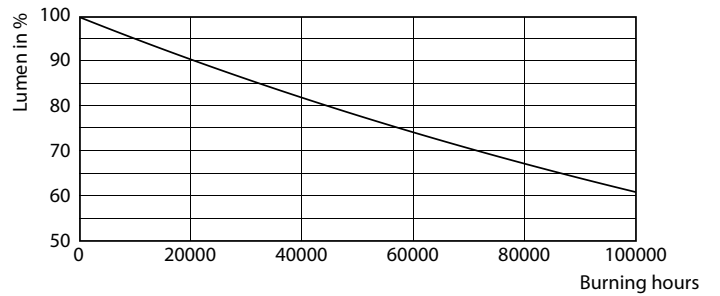

Product data

General Information	
Base	G13 [Medium Bi-Pin Fluorescent]
EU RoHS compliant	Yes
Nominal Lifetime (Nom)	70000 h
Switching Cycle	50000X
Light Technical	
Color Code	835 [CCT of 3500K]
Beam Angle (Nom)	180 °
Initial lumen (Nom)	2000 lm
Color Designation	White (WH)
Correlated Color Temperature (Nom)	3500 K
Luminous Efficacy (rated) (Nom)	153.00 lm/W
Color Consistency	<6
Color Rendering Index (Nom)	82
LLMF At End Of Nominal Lifetime (Nom)	70 %
Operating and Electrical	
Input Frequency	20000-120000 Hz
Power (Rated) (Nom)	13 W

LEDtube 13W G13 835 IF DIM

Photometric data

LEDtube 13W G13 2100lm

Lifetime

LEDtube 13W G13 2100lm

LEDtube 13W G13 2100lm

LEDtube 13W G13 2100lm

LEDtube 13W G13 2100lm