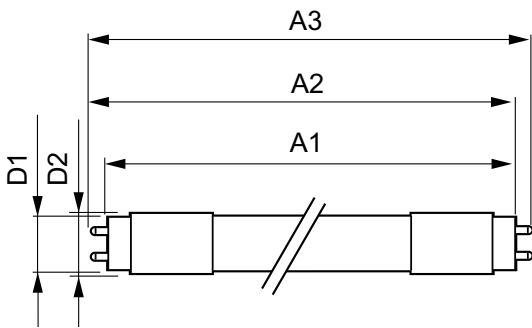

T8

Mechanical and Housing

Product Length 1200 mm

Approval and Application

Energy Efficiency Label (EEL) Not applicable
 Energy Saving Product Yes
 Approbation Marks RoHS compliance UL certificate DLC compliance
 Energy Consumption kWh/1000 h - kWh
 Energy Certifications DLC Standard

Product Data

Order product name 13T8/MAS/48-835/IF20/P/DIM 10/1
 EAN/UPC - Product 046677473938
 Order code 473934
 Numerator - Quantity Per Pack 1
 Numerator - Packs per outer box 10
 Material Nr. (12NC) 929001397734
 Net Weight (Piece) 0.220 kg
 Model Number 9290013977A

Dimensional drawing

TLED IF MasterClass 4ft 2000lm 3500K

Product	D1	D2	A1	A2	A3
13T8/MAS/48-835/IF20/P/DIM 10/1	25.7 mm	26.3 mm	1198.1 mm	1205.2 mm	1212.3 mm

Photometric data

LEDtube 16.5 W, 835, G13, T8, UHO