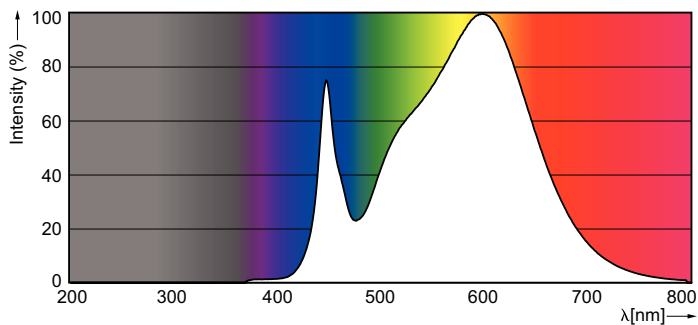

Net Weight (Piece) 0.220 kg

Dimensional drawing

TLED IF MasterClass 4ft 2000lm 3500K

Product	D1	D2	A1	A2	A3
13T8/MAS/48-835/ IF20/P/DIM 10/1	25.7 mm	26.3 mm	1198.1 mm	1205.2 mm	1212.3 mm

Photometric data

LEDtube 13W G13 835 IF DIM