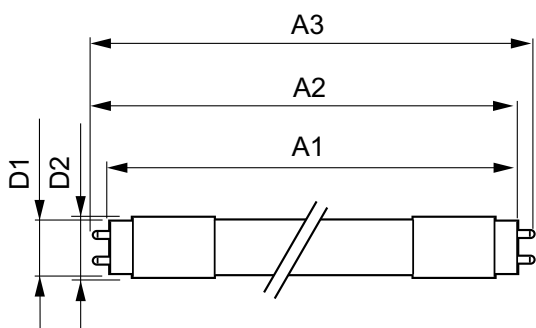

MasterClass LEDtube InstantFit T8

Mechanical and Housing

Product Length 1200 mm

Approval and Application

Energy Saving Product Yes

Approval Marks RoHS compliance UL certificate DLC compliance

DesignLights Consortium Qualified Product List DesignLights Consortium Qualified Product List

Product Data

Order product name 13T8/MAS/48-835/IF20/P/DIM 10/1

EAN/UPC - Product 046677473938

Order code 929001397734

Numerator - Quantity Per Pack 1

Numerator - Packs per outer box 10

Material Nr. (12NC) 929001397734

Net Weight (Piece) 0.220 kg

Dimensional drawing

TLED IF MasterClass 4ft 2000lm 3500K

Product	D1	D2	A1	A2	A3
13T8/MAS/48-835/ IF20/P/DIM 10/1	25.7 mm	26.3 mm	1198.1 mm	1205.2 mm	1212.3 mm

Photometric data

LEDtube 13W G13 835 IF DIM