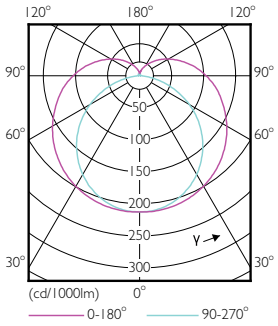

MasterClass LEDtube InstantFit T8

Photometric data

LEDtube 13W G13 830-850 IF DIM