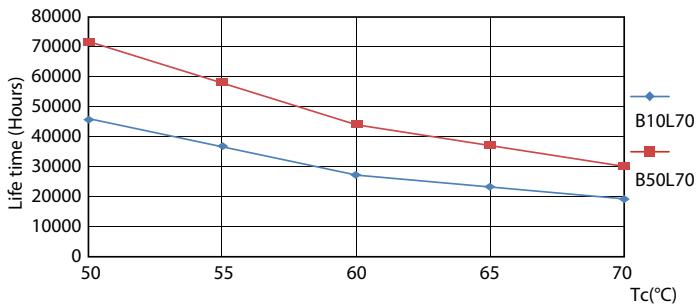

Lifetime

LEDtube 13W G13 830-850 IF DIM