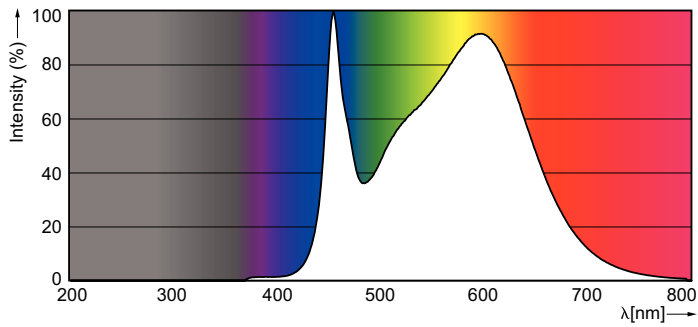

Photometric data

LEDtube 13W G13 2100lm