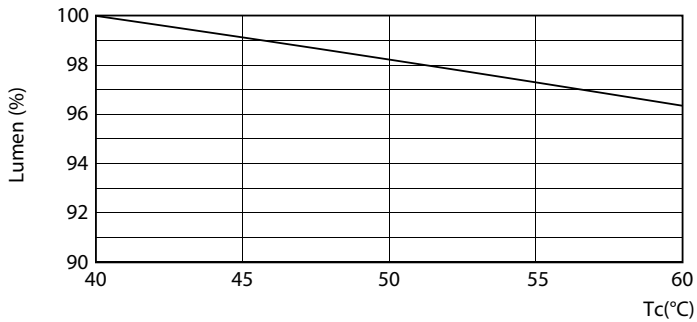

LEDtube 13W G13 830-850 IF DIM