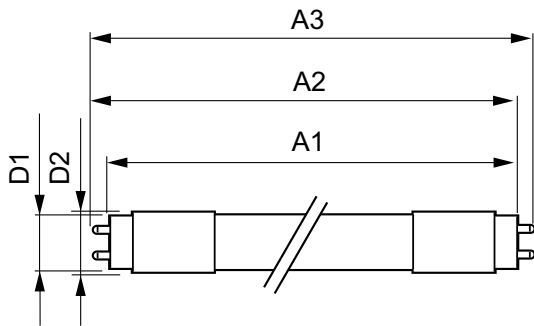

MasterClass LEDtube InstantFit T8

Approbation Marks	UL certificate RoHS compliance DLC compliance
Product Data	
Order product name	13.5T8PER/48-840/IF22/P/DIM CAN 10/1
EAN/UPC - Product	046677533724
Order code	533729

Numerator - Quantity Per Pack	1
Numerator - Packs per outer box	10
Material Nr. (12NC)	929001397824
Net Weight (Piece)	0.230 kg
Model Number	9290013978A

Dimensional drawing

TLED IF MasterClass 4ft 2100lm 4000K

Product	D1	D2	A1	A2	A3
13.5T8PER/48-840/IF22/P/DIM CAN 10/1	25.7 mm	26.3 mm	1198.1 mm	1205.2 mm	1212.3 mm