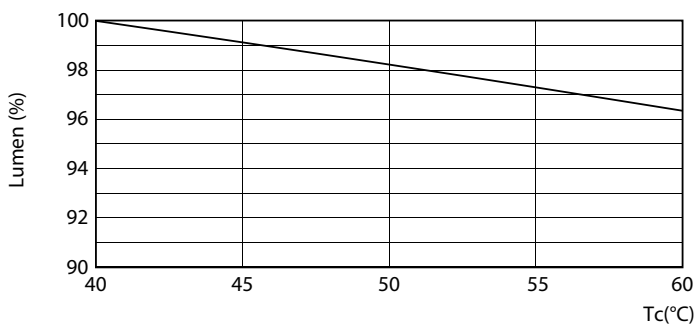

LEDtube 13W G13 830-850 IF DIM