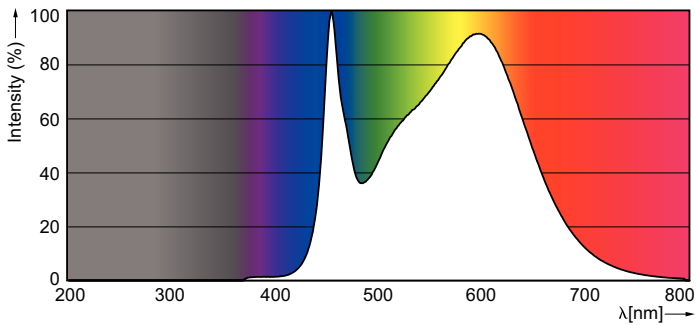

Photometric data

LEDtube 13W G13 2100lm