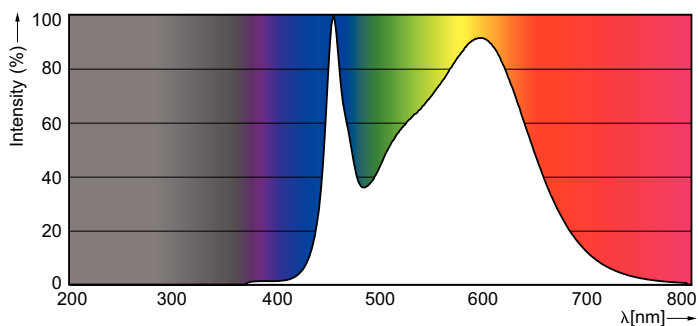

Photometric data

LEDtube 13W G13 2100lm