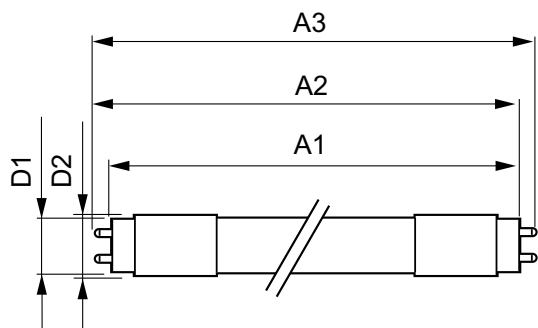

MasterClass LEDtube InstantFit T8

Mechanical and Housing	
Product Length	1200 mm
Approval and Application	
Energy Saving Product	Yes
Approval Marks	RoHS compliance UL certificate DLC compliance
DesignLights Consortium Qualified Product List	DesignLights Consortium Qualified Product List
Product Data	
Order product name	13T8/MAS/48-840/IF21/P/DIM 10/1

EAN/UPC - Product	046677473945
Order code	473942
Local order code	473942
Numerator - Quantity Per Pack	1
Numerator - Packs per outer box	10
Material Nr. (12NC)	929001397834
Net Weight (Piece)	0.220 kg

Dimensional drawing

TLED IF MasterClass 4ft 2100lm 4000K