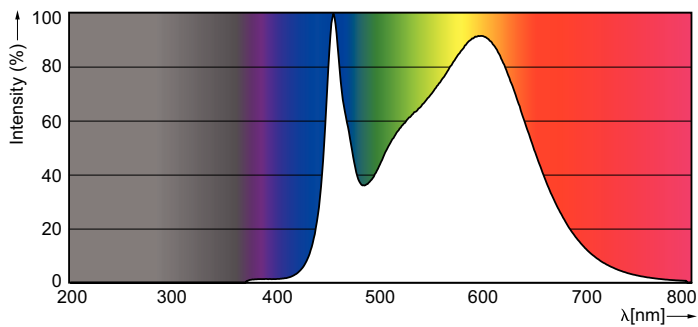

Photometric data

LEDtube 13W G13 2100lm