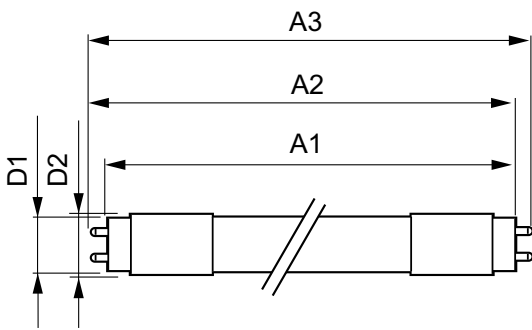

Product Length 1200 mm

Approval and Application

Energy Saving Product Yes

Approbation Marks RoHS compliance UL certificate DLC compliance

Energy Certifications DLC Standard

DesignLights Consortium Qualified Product List -

Product Data

Order product name 13T8/MAS/48-840/IF21/P/DIM 10/1

EAN/UPC - Product 046677473945

Order code 473942

Numerator - Quantity Per Pack 1

Numerator - Packs per outer box 10

Material Nr. (12NC) 929001397834

Net Weight (Piece) 0.220 kg

Model Number 9290013978B

Dimensional drawing

TLED IF MasterClass 4ft 2100lm 4000K

Product	D1	D2	A1	A2	A3
13T8/MAS/48-840/ IF21/P/DIM 10/1	25.7 mm	26.3 mm	1198.1 mm	1205.2 mm	1212.3 mm