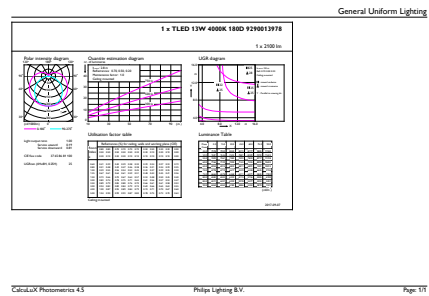

Product Length 1200 mm

Approval and Application

Energy Saving Product Yes

Approbation Marks RoHS compliance UL certificate DLC compliance

Energy Certifications DLC Standard

DesignLights Consortium Qualified Product List -

Net Weight (Piece) 0.220 kg

Model Number 9290013978B

Dimensional drawing

TLED IF MasterClass 4ft 2100lm 4000K

Product	D1	D2	A1	A2	A3
13T8/MAS/48-840/ IF21/P/DIM 10/1	25.7 mm	26.3 mm	1198.1 mm	1205.2 mm	1212.3 mm

Photometric data

LEDtube 13W G13 2100lm

LEDtube 13W G13 2100lm

MasterClass LEDtube InstantFit T8

Photometric data

LEDtube 13W G13 830-850 IF DIM

Lifetime

LEDtube 13W G13 830-850 IF DIM