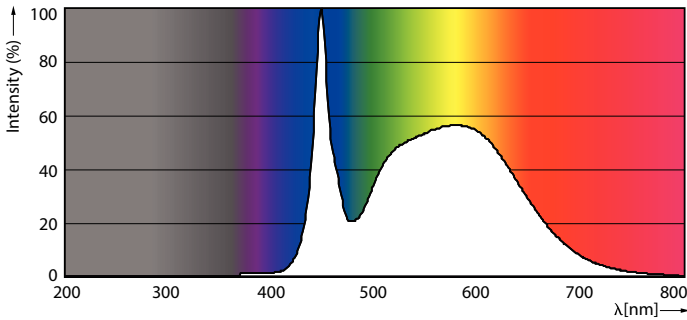

Photometric data

LEDtube 15W G13 850 160D IF 6U EasySmart