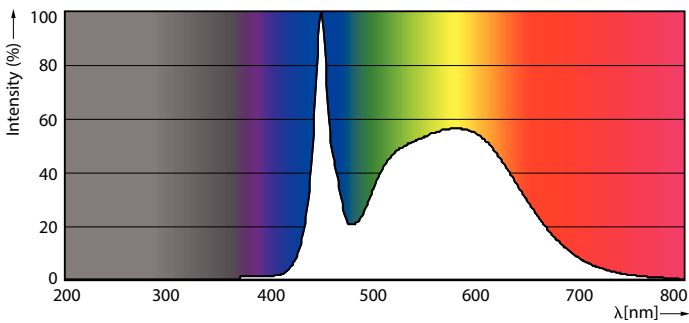

Photometric data

LEDtube 15W G13 850 160D IF 6U EasySmart