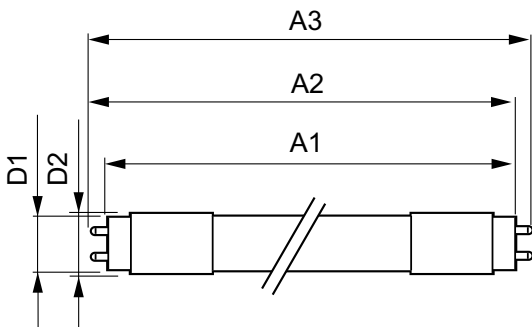

T8

Mechanical and Housing

Product Length 1200 mm

Approval and Application

Energy Efficiency Label (EEL) Not applicable
Energy Saving Product Yes
Approbation Marks RoHS compliance UL certificate DLC compliance
Energy Consumption kWh/1000 h - kWh
Energy Certifications DLC Standard

Product Data

Order product name 13T8/MAS/48-850/IF21/P/DIM 10/1
EAN/UPC - Product 046677473952
Order code 473958
Numerator - Quantity Per Pack 1
Numerator - Packs per outer box 10
Material Nr. (12NC) 929001397934
Net Weight (Piece) 0.220 kg
Model Number 9290013979A

Dimensional drawing

TLED IF MasterClass 4ft 2100lm 5000K

Product	D1	D2	A1	A2	A3
13T8/MAS/48-850/ IF21/P/DIM 10/1	25.7 mm	26.3 mm	1198.1 mm	1205.2 mm	1212.3 mm