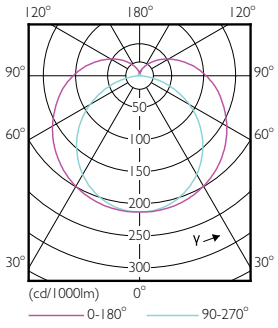

MasterClass LEDtube InstantFit T8

Photometric data

LEDtube 13W G13 830-850 IF DIM