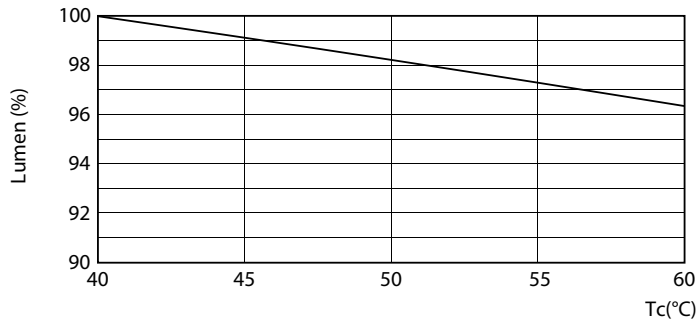

MasterClass LEDtube InstantFit T8

Lifetime

LEDtube 13W G13 830-850 IF DIM