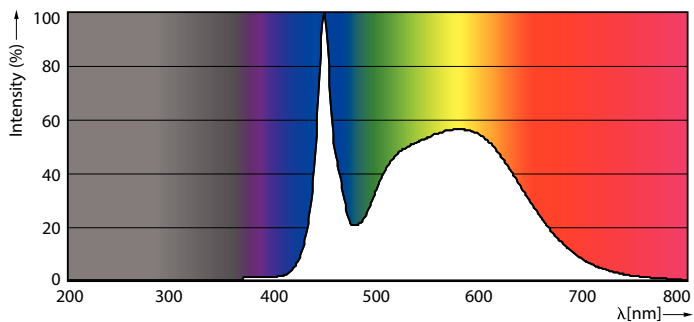

Net Weight (Piece) 0.220 kg

Dimensional drawing

TLED IF MasterClass 4ft 2100lm 5000K

Product	D1	D2	A1	A2	A3
13T8/MAS/48-850/ IF21/P/DIM 10/1	25.7 mm	26.3 mm	1198.1 mm	1205.2 mm	1212.3 mm

Photometric data

LEDtube 15W G13 850 160D IF 6U EasySmart