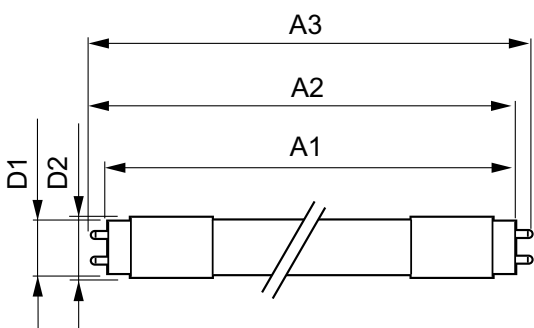

MasterClass LEDtube InstantFit T8

Mechanical and Housing

Product Length 1200 mm

Approval and Application

Energy Saving Product Yes

Approval Marks RoHS compliance UL certificate DLC compliance

DesignLights Consortium Qualified Product List DesignLights Consortium Qualified Product List

Product Data

Order product name 13T8/MAS/48-850/IF21/P/DIM 10/1

EAN/UPC - Product 046677473952

Order code 929001397934

Numerator - Quantity Per Pack 1

Numerator - Packs per outer box 10

Material Nr. (12NC) 929001397934

Net Weight (Piece) 0.220 kg

Dimensional drawing

TLED IF MasterClass 4ft 2100lm 5000K

Product	D1	D2	A1	A2	A3
13T8/MAS/48-850/ IF21/P/DIM 10/1	25.7 mm	26.3 mm	1198.1 mm	1205.2 mm	1212.3 mm

Photometric data

LEDtube 15W G13 850 160D IF 6U EasySmart