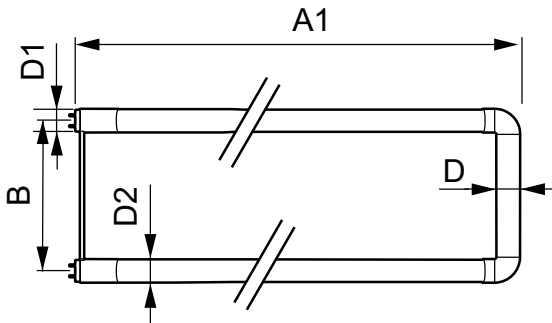

Voltage (Nom)	160-380 V
Temperature	
T-Ambient (Max)	45 °C
T-Ambient (Min)	-20 °C
T-Storage (Max)	65 °C
T-Storage (Min)	-40 °C
T-Case Maximum (Nom)	40 °C

Controls and Dimming	
Dimmable	Wireless Dim

Mechanical and Housing	
Product Length	600 mm

Approval and Application	
Energy Saving Product	Yes
Approval Marks	UL certificate RoHS compliance DLC compliance
Energy Certifications	DLC Standard
DesignLights Consortium Qualified Product List	-

Product Data	
Order product name	15T8/24-830/IF20-6U/MAScon IA 10/1
EAN/UPC - Product	046677537210
Order code	929001398064
Numerator - Quantity Per Pack	1

Interact

Numerator - Packs per outer box	10
Material Nr. (12NC)	929001398064
Net Weight (Piece)	0.270 kg

Dimensional drawing

TLED SMART 4ft HF 14-32W 2000lm 3000K

Product	D1	D2	B	A1	D
15T8/24-830/IF20-6U/MAScon	25.4 mm	27.8 mm	152 mm	570 mm	27.8 mm
IA 10/1					