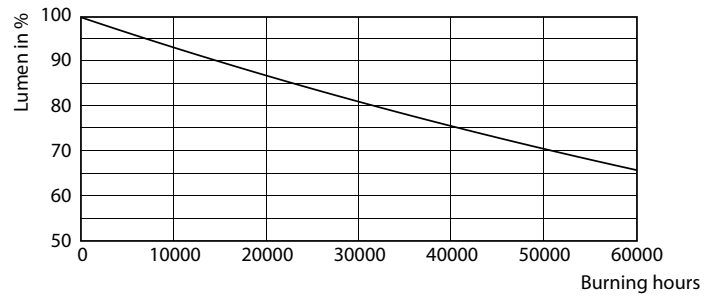

LEDtube 15W G13 830-850 160D IF 6U EasySmart