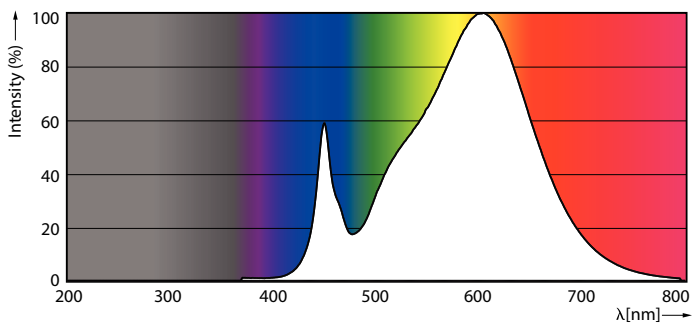

Interact

15T8/24-830/IF20-6U/MAScon IA 10/1

Product data

General Information	
Cap-Base	G13 [Medium Bi-Pin Fluorescent]
Main Application	Office
Nominal Lifetime (Nom)	50000 h
Switching Cycle	50000X
B50L70	50000 h
Light Technical	
Color Code	830 [CCT of 3000K]
Beam Angle (Nom)	160 °
Luminous Flux (Nom)	2000 lm
Luminous Flux (Rated) (Nom)	2000 lm
Rated Beam Angle	160 °
Correlated Color Temperature (Nom)	3000 K
Color Consistency	<6
Color Rendering Index (Nom)	80
LLMF At End Of Nominal Lifetime (Nom)	70 %
Operating and Electrical	
Input Frequency	40000-80000 Hz
Power (Rated) (Nom)	15 W
Lamp Current (Max)	350 mA
Lamp Current (Min)	120 mA
Starting Time (Nom)	0.5 s
Warm Up Time to 60% Light (Nom)	0.5 s
Power Factor (Nom)	0.9

Interact

Numerator - Packs per outer box	10
Material Nr. (12NC)	929001398064
Net Weight (Piece)	0.270 kg

Dimensional drawing

TLED SMART 4ft HF 14-32W 2000lm 3000K

Product	D1	D2	B	A1	D
15T8/24-830/IF20-6U/MAScon	25.4 mm	27.8 mm	152 mm	570 mm	27.8 mm
IA 10/1					

Photometric data

LEDtube 600mm 8W G5 830 1000lm

LEDtube 15W G13 830 160D IF 6U EasySmart

General Uniform Lightness

LEDtube 15W G13 830 160D IF 6U EasySmart

Interact

Lifetime

LEDtube 15W G13 830-850 160D IF 6U EasySmart