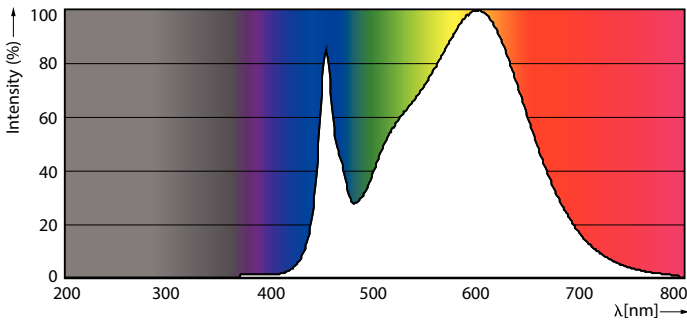

Photometric data

LEDtube 8-15W G13 835 160D IF 6U EasySmart