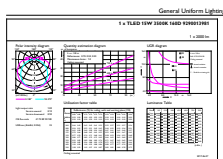

General Uniform Lighting

LEDtube 15W G13 835 160D IF 6U EasySmart