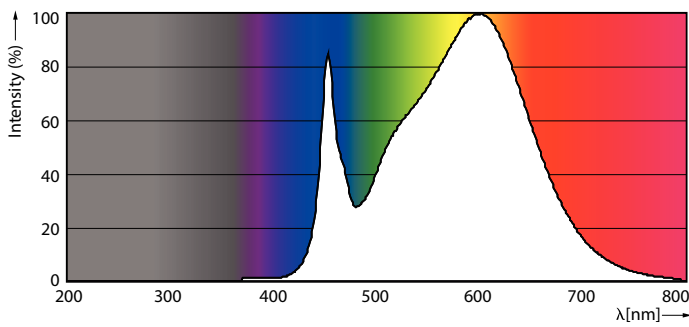

Photometric data

LEDtube 8-15W G13 835 160D IF 6U EasySmart

General Uniform Lighting

LEDtube 15W G13 835 160D IF 6U EasySmart