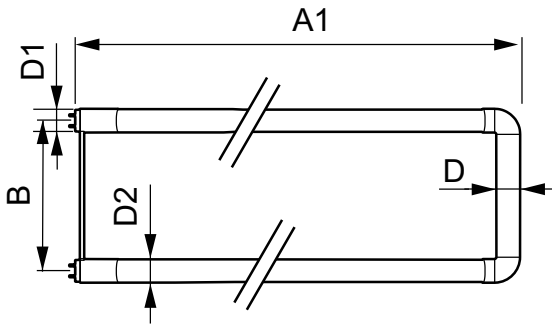

Interact

Numerator - Packs per outer box	10
Material Nr. (12NC)	929001398164
Net Weight (Piece)	0.270 kg

Dimensional drawing

TLED SMART 4ft HF 14-32W 2000lm 3500K

Product	D1	D2	B	A1	D
15T8/24-835/IF20-6U/MAScon	25.4 mm	27.8 mm	152 mm	570 mm	27.8 mm
IA 10/1