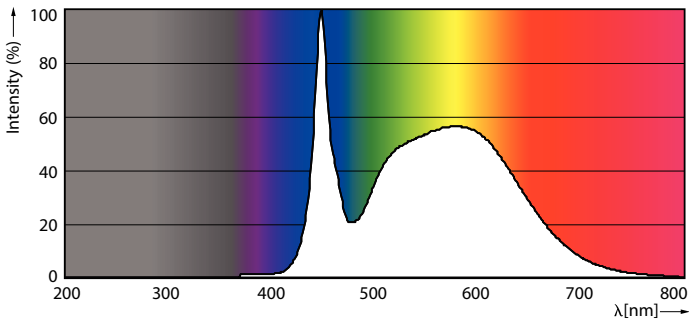

Photometric data

LEDtube 15W G13 850 160D IF 6U EasySmart