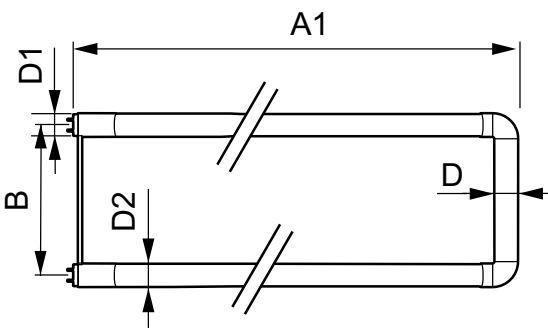

T8

Approval and Application

Energy Efficiency Label (EEL)	Not applicable
Energy Saving Product	Yes
Approbation Marks	UL certificate RoHS compliance DLC compliance
Energy Consumption kWh/1000 h	- kWh
Energy Certifications	DLC Standard

Product Data

Order product name	15T8 LED/24-5000 IF 6U EasySmart 1PK

EAN/UPC - Product	046677474041
Order code	474049
Numerator - Quantity Per Pack	1
Numerator - Packs per outer box	10
Material Nr. (12NC)	929001398304
Net Weight (Piece)	0.270 kg
Model Number	9290013983

Dimensional drawing

TLED SMART 4ft HF 14-32W 2100lm 5000K

Product	D1	D2	B	A1	D
15T8 LED/24-5000 IF 6U EasySmart 1PK	25.4 mm	27.8 mm	152 mm	570 mm	27.8 mm