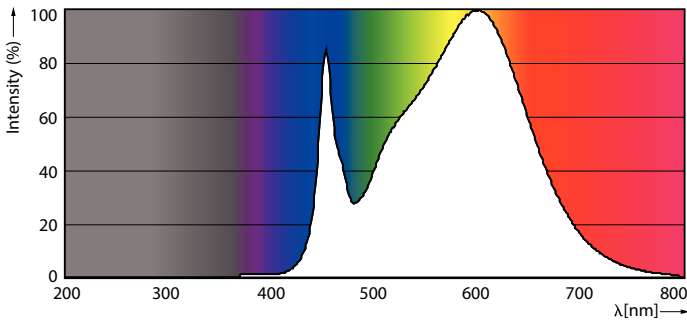

Photometric data

LEDtube 8-15W G13 835 160D IF 6U EasySmart