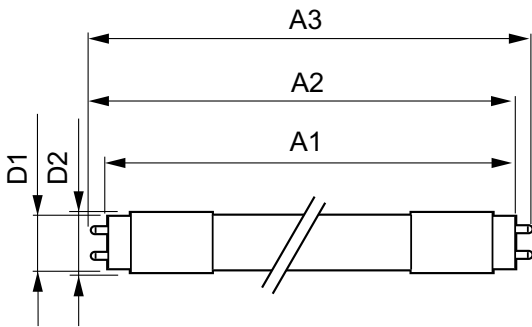

MasterConnect LEDtube InstantFit T8

Controls and Dimming

Dimmable	Wireless Dim

Mechanical and Housing

Product Length	600 mm

Approval and Application

Energy Saving Product	Yes
Approval Marks	UL certificate RoHS compliance DLC compliance
DesignLights Consortium Qualified Product List	DesignLights Consortium Qualified Product List

Product Data

Order product name	8T8/24-835/IF11/MAScon IA 10/1
EAN/UPC - Product	046677537265
Order code	929001398564
Numerator - Quantity Per Pack	1
Numerator - Packs per outer box	10
Material Nr. (12NC)	929001398564
Net Weight (Piece)	0.080 kg

Dimensional drawing

TLED SMART 2ft HF 8-18W 950lm 3500K

Product	D1	D2	A1	A2	A3
8T8/24-835/IF11/MAScon IA 10/1	25.6 mm	27.8 mm	588.6 mm	595.7 mm	602.8 mm