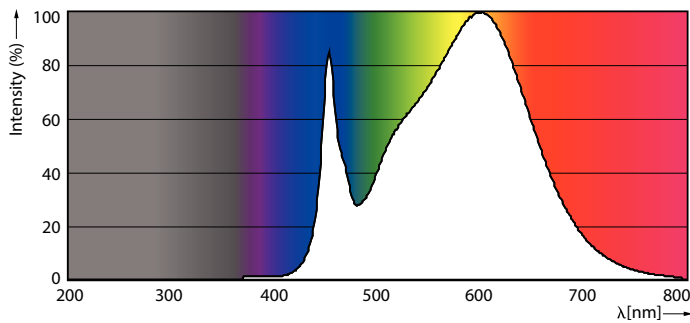

Photometric data

LEDtube 8-15W G13 835 160D IF 6U EasySmart