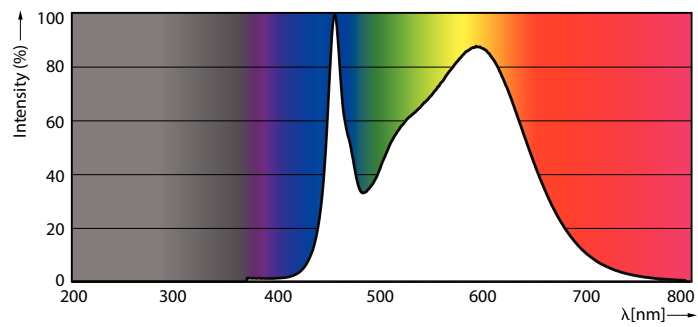

Photometric data

LEDtube 1500mm 20W G5 840 3000lm