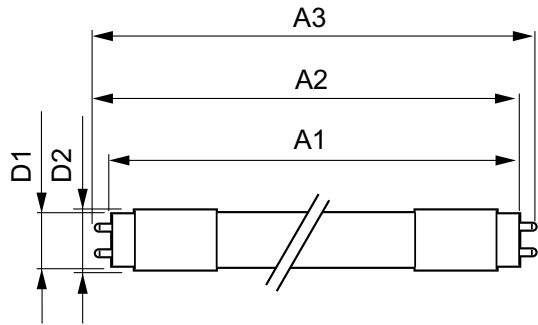

Interact

8T8/24-840/IF12/MAScon IA 10/1

Product data

General Information	
Cap-Base	G13 [Medium Bi-Pin Fluorescent]
Main Application	Office
Nominal Lifetime (Nom)	50000 h
Switching Cycle	50000X
B50L70	50000 h
Light Technical	
Color Code	840 [CCT of 4000K]
Beam Angle (Nom)	160 °
Luminous Flux (Nom)	1200 lm
Luminous Flux (Rated) (Nom)	1200 lm
Rated Beam Angle	160 °
Correlated Color Temperature (Nom)	4000 K
Color Consistency	<6
Color Rendering Index (Nom)	80
LLMF At End Of Nominal Lifetime (Nom)	70 %
Operating and Electrical	
Input Frequency	40000-85000 Hz
Power (Rated) (Nom)	8 W
Lamp Current (Max)	280 mA
Lamp Current (Min)	70 mA
Starting Time (Nom)	0.5 s
Warm Up Time to 60% Light (Nom)	0.5 s
Power Factor (Nom)	0.9

Voltage (Nom)	200-380 V
Temperature	
T-Ambient (Max)	45 °C
T-Ambient (Min)	-20 °C
T-Storage (Max)	65 °C
T-Storage (Min)	-40 °C
T-Case Maximum (Nom)	35 °C

Controls and Dimming	
Dimmable	Wireless Dim

Mechanical and Housing	
Product Length	600 mm

Approval and Application	
Energy Saving Product	Yes
Approval Marks	UL certificate RoHS compliance DLC compliance
Energy Certifications	DLC Standard
DesignLights Consortium Qualified Product List	-

Product Data	
Order product name	8T8/24-840/IF12/MAScon IA 10/1
EAN/UPC - Product	046677537272
Order code	929001398664
Numerator - Quantity Per Pack	1

Interact

Numerator - Packs per outer box	10
Material Nr. (12NC)	929001398664
Net Weight (Piece)	0.080 kg

Dimensional drawing

TLED SMART 2ft HF 8-18W 1050lm 4000K

Product	D1	D2	A1	A2	A3
8T8/24-840/IF12/MAScon	25.6 mm	27.8 mm	588.6 mm	595.7 mm	602.8 mm
IA 10/1					