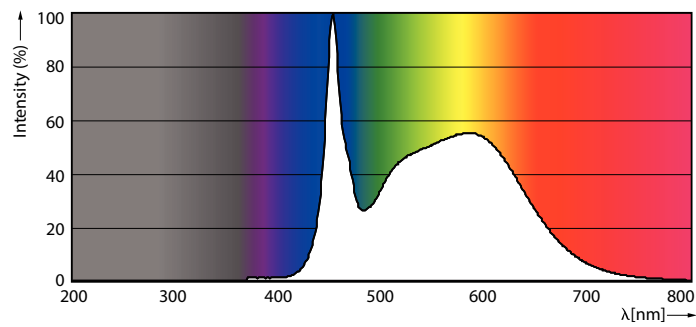

Photometric data

LEDtube 8W G13 850 160D IF EasySmart