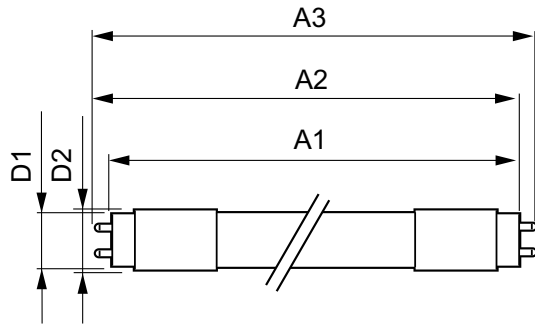

Interact

8T8/24-850/IF12/MAScon IA 10/1

Product data

General Information	
Cap-Base	G13 [Medium Bi-Pin Fluorescent]
Main Application	Office
Nominal Lifetime (Nom)	50000 h
Switching Cycle	50000X
B50L70	50000 h
Light Technical	
Color Code	850 [CCT of 5000K]
Beam Angle (Nom)	160 °
Luminous Flux (Nom)	1200 lm
Luminous Flux (Rated) (Nom)	1200 lm
Rated Beam Angle	160 °
Correlated Color Temperature (Nom)	5000 K
Color Consistency	<6
Color Rendering Index (Nom)	80
LLMF At End Of Nominal Lifetime (Nom)	70 %
Operating and Electrical	
Input Frequency	40000-85000 Hz
Power (Rated) (Nom)	8 W
Lamp Current (Max)	280 mA
Lamp Current (Min)	70 mA
Starting Time (Nom)	0.5 s
Warm Up Time to 60% Light (Nom)	0.5 s
Power Factor (Nom)	0.9

Voltage (Nom)	200-380 V
Temperature	
T-Ambient (Max)	45 °C
T-Ambient (Min)	-20 °C
T-Storage (Max)	65 °C
T-Storage (Min)	-40 °C
T-Case Maximum (Nom)	35 °C

Controls and Dimming	
Dimmable	Wireless Dim

Mechanical and Housing	
Product Length	600 mm

Approval and Application	
Energy Saving Product	Yes
Approval Marks	UL certificate RoHS compliance DLC compliance
Energy Certifications	DLC Standard
DesignLights Consortium Qualified Product List	-

Product Data	
Order product name	8T8/24-850/IF12/MAScon IA 10/1
EAN/UPC - Product	046677537289
Order code	929001398764
Numerator - Quantity Per Pack	1

Numerator - Packs per outer box	10
Material Nr. (12NC)	929001398764
Net Weight (Piece)	0.080 kg

Dimensional drawing

TLED SMART 2ft HF 8-18W 1050lm 5000K

Product	D1	D2	A1	A2	A3
8T8/24-850/IF12/MAScon	25.6 mm	27.8 mm	588.6 mm	595.7 mm	602.8 mm
IA 10/1					