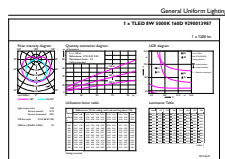

General Uniform Lighting

LEDtube 8W G13 850 160D IF EasySmart