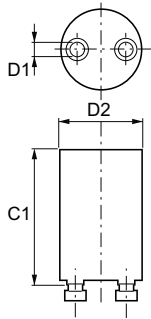

Product data

Product Data		Packaging	
Full product code	871869681965400	Numerator - Packs per outer box	40
Order product name	MASTER LEDtube Starter EMP GenII OP	Material Nr. (12NC)	929001801432
EAN/UPC - Product	8718696819654	Net Weight (Piece)	0.004 kg
Order code	929001801432		
Numerator - Quantity Per Pack	1		

Warnings and Safety

- NOTES: The overall energy efficiency and light distribution of any installation that uses these lamps are determined by the design of the installation.

MASTER LEDtube EM/Mains T8

Dimensional drawing