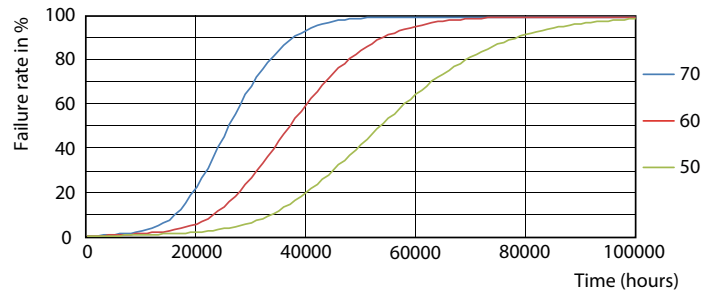

MASTER LEDtube EM/Mains T8

Photometric data

Lifetime

LEDtube 900mm 8-5W G13 833 750lm T8

LEDtube 900mm 8-5W G13 833 750lm T8