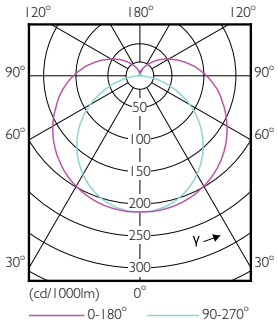

- NOTES: The overall energy efficiency and light distribution of any installation that uses these lamps are determined by the design of the installation.

Dimensional drawing

Product	D1	D2	A1	A2	A3
MAS LEDtube 1500mm 20W833 T8 FOOD	25.7 mm	28 mm	1500 mm	1507.1 mm	1514.2 mm

TLED 5ft 20-58W 1680lm 160D 3300K G13 ND

Photometric data

LEDtube 1500mm 20W G13 833 1680lm T8

LEDtube 1200mm 12W G13 833 1000lm T8

MASTER LEDtube EM/Mains T8

Photometric data

LEDtube 900mm 8-5W G13 833 750lm T8