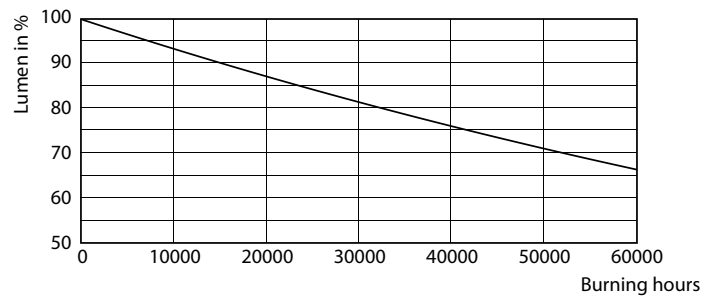

Lifetime

LEDtube 900mm 8-5W G13 833 750lm T8

LEDtube 900mm 8-5W G13 833 750lm T8

LEDtube 900mm 8-5W G13 833 750lm T8

LEDtube 900mm 8-5W G13 833 750lm T8

MASTER LEDtube EM/Mains T8

Lifetime

LEDtube 1500mm 20W G13 833 1680lm T8