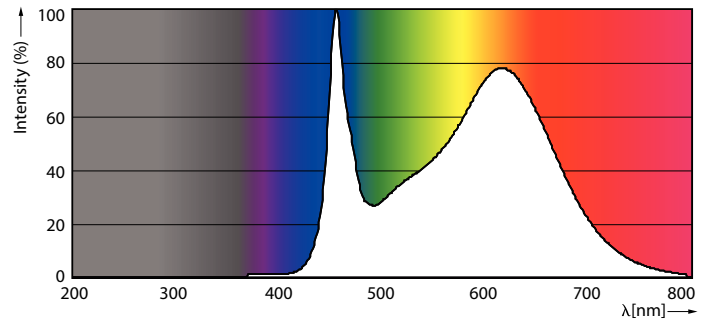

LEDtube 1500mm 20W G13 833 1680lm T8

LEDtube 1200mm 12W G13 833 1000lm T8