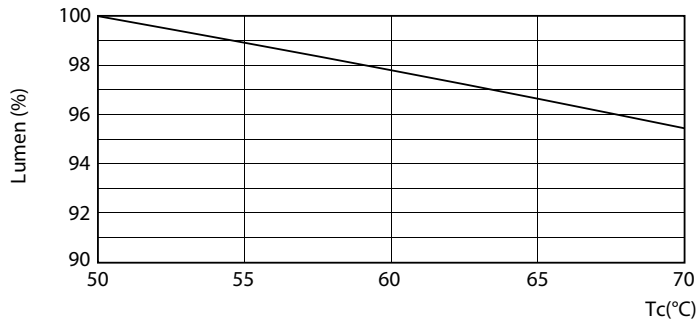

MASTER LEDtube EM/Mains T8

Lifetime

LEDtube 1500mm 20W G13 833 1680lm T8