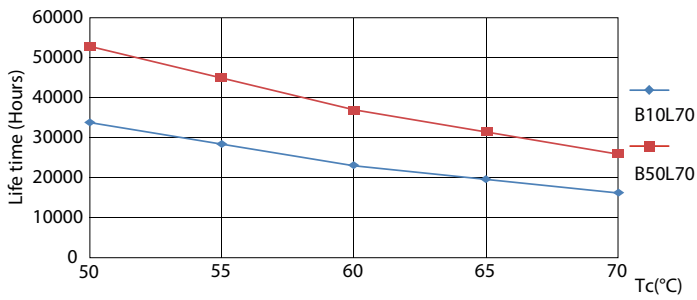

LEDtube 900mm 8-5W G13 833 750lm T8