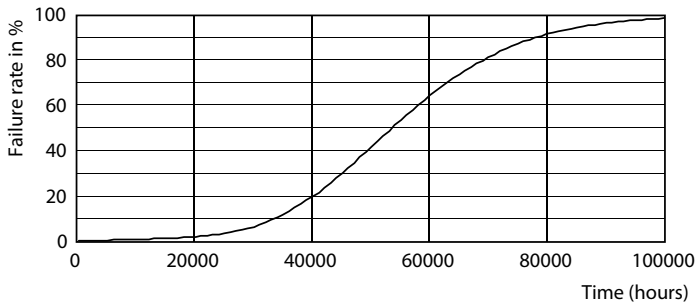

Lifetime

LEDtube 900mm 8-5W G13 833 750lm T8