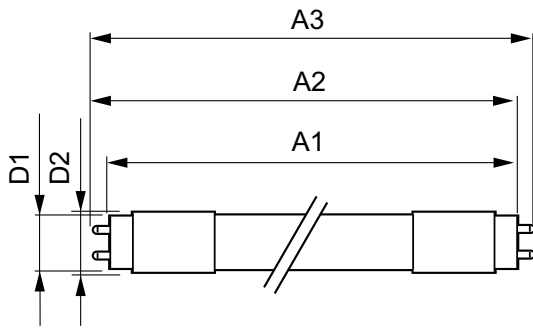

Product data

General Information		Starting Time (Nom)	
Cap-Base	G13 [Medium Bi-Pin Fluorescent]		0.5 s
Nominal Lifetime (Nom)	50000 h	Warm Up Time to 60% Light (Nom)	0.5 s
Switching Cycle	50000X	Power Factor (Nom)	0.9
B50L70	50000 h	Voltage (Nom)	220-240 V
Light Technical		Temperature	
Color Code	833 [CCT of 3300K]	T-Ambient (Max)	45 °C
Luminous Flux (Nom)	1680 lm	T-Ambient (Min)	-20 °C
Luminous Flux (Rated) (Nom)	1680 lm	T-Storage (Max)	65 °C
Correlated Color Temperature (Nom)	3300 K	T-Storage (Min)	-40 °C
Color Consistency	<6	T-Case Maximum (Nom)	50 °C
Color Rendering Index (Nom)	83	Controls and Dimming	
LLMF At End Of Nominal Lifetime (Nom)	70 %	Dimmable	No
Operating and Electrical		Mechanical and Housing	
Input Frequency	50 to 60 Hz	Product Length	1500 mm
Power (Rated) (Nom)	20 W	Approval and Application	
Lamp Current (Max)	94 mA	Energy Efficiency Label (EEL)	A+
Lamp Current (Min)	85 mA		

MASTER LEDtube EM/Mains T8

Energy Saving Product	Yes
Approval Marks	CE marking RoHS compliance KEMA Keur certificate
Energy Consumption kWh/1000 h	20 kWh
Product Data	
Full product code	871869676395700
Order product name	MAS LEDtube 1500mm 20W833 T8 FOOD

EAN/UPC - Product	8718696763957
Order code	929001812302
Numerator - Quantity Per Pack	1
Numerator - Packs per outer box	10
Material Nr. (12NC)	929001812302
Net Weight (Piece)	0.310 kg

Warnings and Safety

- NOTES: The overall energy efficiency and light distribution of any installation that uses these lamps are determined by the design of the installation.

Dimensional drawing

Product	D1	D2	A1	A2	A3
MAS LEDtube 1500mm 20W833 T8 FOOD	25.7 mm	28 mm	1500 mm	1507.1 mm	1514.2 mm