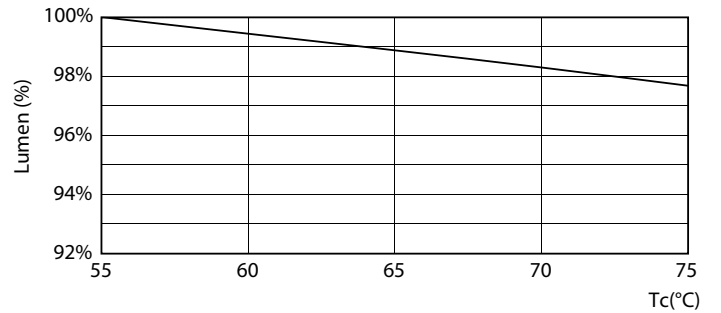

16-5W G13

16-5W G13