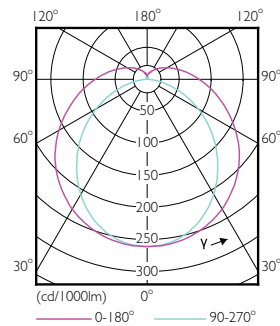

Product data

General Information		Power (Rated) (Nom)	
Cap base	G13 [Medium Bi-Pin Fluorescent]		16.5 W
Nominal lifetime (nom.)	50000 h	Lamp current (max.)	76 mA
Switching cycle	200000X	Lamp current (min.)	69 mA
B50L70	50000 h	Starting time (nom.)	0.5 s
		Warm-up time to 60% light (nom.)	0.5 s
		Power factor (nom.)	0.9
		Voltage (Nom)	220-240 V
Light Technical		Temperature	
Colour Code	840 [CCT of 4,000 K]	T ambient (max.)	45 °C
Technical Beam Angle (Nom)	160 °	T ambient (min.)	-20 °C
Lamp Luminous Flux 25°C EL (Nom)	2500 lm	T storage (max.)	65 °C
Lamp Luminous Flux (Nom)	2500 lm	T storage (min.)	-40 °C
Rated beam angle	160 °	T-Case maximum (nom.)	45 °C
Colour Temperature, horizontal (Nom)	4000 K		
Colour consistency	<6	Mechanical and Housing	
Colour Rendering Index,horiz (Nom)	83	Product length	1200 mm
LLMF at end of nominal lifetime (nom.)	70 %		
Operating and Electrical			
Input frequency	50 to 60 Hz		

Dimensional drawing

TLED 1200mm 16.5W 2500lm 4000K G13 D

Product	D1	D2	A1	A2	A3
MAScon LEDtube IA 1200mm UO 16.5W840 T8	25.7 mm	28 mm	1199.4 mm	1205.3 mm	1212.4 mm

Photometric data

16-5W G13 840 4000K

16-5W G13 830 3000K