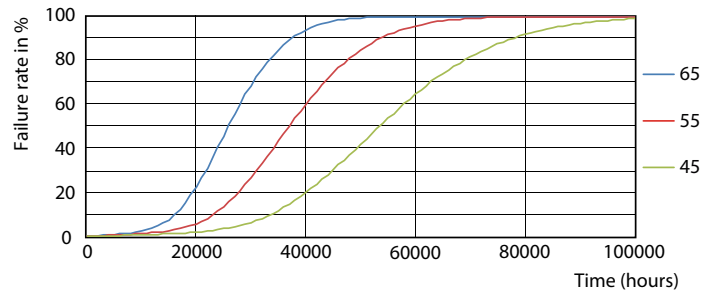

MasterConnect LEDtube EM/Mains T8

Photometric data

16-5W G13

Lifetime

16-5W G13

16-5W G13

16-5W G13

16-5W G13