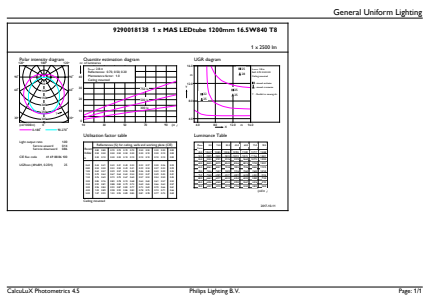

Product data

General Information		Power (Rated) (Nom)	
Cap base	G13 [Medium Bi-Pin Fluorescent]		16.5 W
Nominal lifetime (nom.)	50000 h	Lamp current (max.)	76 mA
Switching cycle	200000X	Lamp current (min.)	69 mA
B50L70	50000 h	Starting time (nom.)	0.5 s
		Warm-up time to 60% light (nom.)	0.5 s
		Power factor (nom.)	0.9
		Voltage (Nom)	220-240 V
Light Technical		Temperature	
Colour Code	840 [CCT of 4,000 K]	T ambient (max.)	45 °C
Technical Beam Angle (Nom)	160 °	T ambient (min.)	-20 °C
Lamp Luminous Flux 25°C EL (Nom)	2500 lm	T storage (max.)	65 °C
Lamp Luminous Flux (Nom)	2500 lm	T storage (min.)	-40 °C
Rated beam angle	160 °	T-Case maximum (nom.)	45 °C
Colour Temperature, horizontal (Nom)	4000 K		
Colour consistency	<6	Mechanical and Housing	
Colour Rendering Index,horiz (Nom)	83	Product length	1200 mm
LLMF at end of nominal lifetime (nom.)	70 %		
Operating and Electrical			
Input frequency	50 to 60 Hz		

Product Data

Full product code	694793914362700
-------------------	-----------------

Order product name	MAScon LEDtube IA 1200mm UO 16.5W840 T8
EAN/UPC – product	6947939143627
Order code	929001813810
Numerator – quantity per pack	1
Numerator – packs per outer box	10
Material no. (12NC)	929001813810
Net weight (piece)	0.251 kg

Dimensional drawing

TLED 1200mm 16.5W 2500lm 4000K G13 D

Product	D1	D2	A1	A2	A3
MAScon LEDtube IA 1200mm UO 16.5W840 T8	25.7 mm	28 mm	1199.4 mm	1205.3 mm	1212.4 mm

Photometric data

16-5W G13 840 4000K

16-5W G13 830 3000K