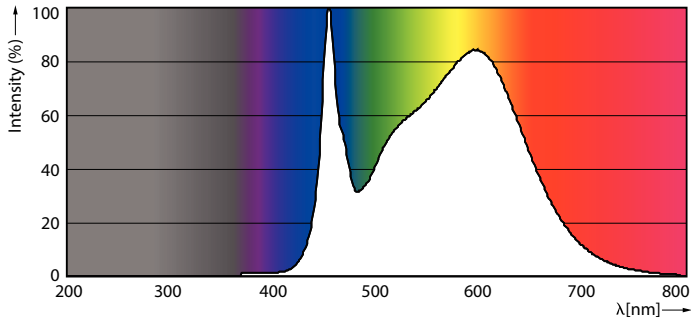

MasterConnect LEDtube EM/Mains T8

Photometric data

16-5W G13