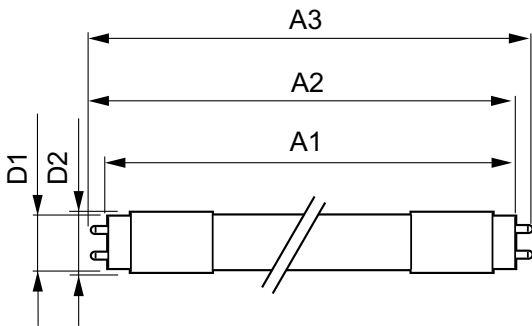

Product data

General Information		Power (Rated) (Nom)	
Cap base	G13 [Medium Bi-Pin Fluorescent]		16.5 W
Nominal lifetime (nom.)	50000 h	Lamp current (max.)	76 mA
Switching cycle	200000X	Lamp current (min.)	69 mA
B50L70	50000 h	Starting time (nom.)	0.5 s
		Warm-up time to 60% light (nom.)	0.5 s
		Power factor (nom.)	0.9
		Voltage (Nom)	220-240 V
Light Technical		Temperature	
Colour Code	840 [CCT of 4,000 K]	T ambient (max.)	45 °C
Technical Beam Angle (Nom)	160 °	T ambient (min.)	-20 °C
Lamp Luminous Flux 25°C EL (Nom)	2500 lm	T storage (max.)	65 °C
Lamp Luminous Flux (Nom)	2500 lm	T storage (min.)	-40 °C
Rated beam angle	160 °	T-Case maximum (nom.)	45 °C
Colour Temperature, horizontal (Nom)	4000 K		
Colour consistency	<6	Mechanical and Housing	
Colour Rendering Index,horiz (Nom)	83	Product length	1200 mm
LLMF at end of nominal lifetime (nom.)	70 %		
Operating and Electrical			
Input frequency	50 to 60 Hz		

Product Data

Full product code	694793914362700
-------------------	-----------------

Order product name	MAScon LEDtube IA 1200mm UO 16.5W840 T8
EAN/UPC – product	6947939143627
Order code	929001813810
Numerator – quantity per pack	1
Numerator – packs per outer box	10
Material no. (12NC)	929001813810
Net weight (piece)	0.251 kg

Dimensional drawing

TLED 1200mm 16.5W 2500lm 4000K G13 D

Product	D1	D2	A1	A2	A3
MAScon LEDtube IA 1200mm UO 16.5W840 T8	25.7 mm	28 mm	1199.4 mm	1205.3 mm	1212.4 mm

Photometric data

16-5W G13 840 4000K

16-5W G13 830 3000K