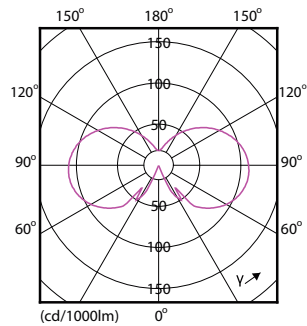

CLA LEDcandle 40W B15 827 CL B35