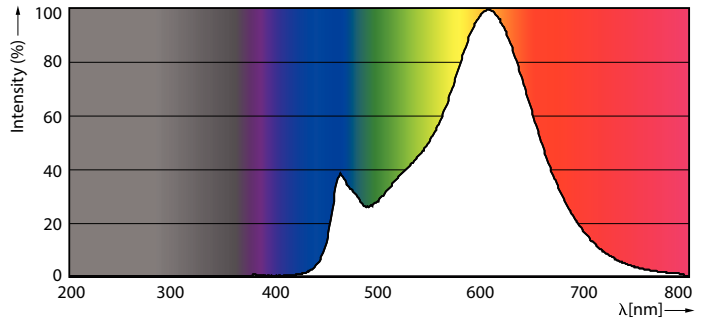

Classic filament LED candles and lustres

Product Data

Full product code	871869676692700
Order product name	CLA LEDCandle ND 4-40W B35 B15 827 CL
EAN/UPC – product	8718696766927
Order code	76692700
Numerator – quantity per pack	1

Numerator – packs per outer box	10
Material no. (12NC)	929001815702
Net weight (piece)	0.010 kg

Dimensional drawing

Product	D	C
CLA LEDCandle ND 4-40W B35 B15 827 CL	35 mm	97 mm

Candle 230V 4-40W 470lm 2700K B15 ND B35

Photometric data