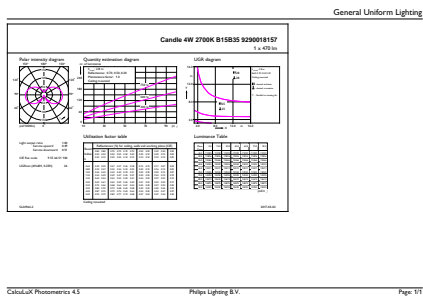

Classic filament LED candles and lustres

Product Data

Full product code	871869676692700
Order product name	CLA LEDCandle ND 4-40W B35 B15 827 CL
EAN/UPC – product	8718696766927
Order code	76692700
Numerator – quantity per pack	1

Numerator – packs per outer box	10
Material no. (12NC)	929001815702
Net weight (piece)	0.010 kg

Dimensional drawing

Product	D	C
CLA LEDCandle ND 4-40W B35 B15 827 CL	35 mm	97 mm

Candle 230V 4-40W 470lm 2700K B15 ND B35

Photometric data