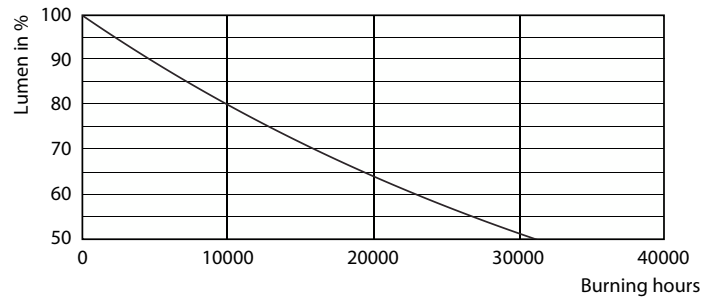

Product data

General Information	
Cap-Base	E27 [E27]
Nominal lifetime	15,000 hour(s)
Switching Cycle	20,000
Rated Lifetime (Hours)	15,000 hour(s)
Lighting Technology	LED
EU RoHS compliant	Yes

Light Technical	
Color Code	820 [CCT of 2000K]
Luminous Flux	300 lm
Color Designation	Flame
Correlated Color Temperature (Nom)	2000 K
Luminous Efficacy (rated) (Nom)	60.00 lm/W
Color Consistency	<6
Color rendering index (CRI)	80

Dimensional drawing

Product	D	C
LED classic-giant 25W E27 A160 GOLD ND	160 mm	293 mm

Photometric data

General uniform lighting - LED classic-giant 25W E27 A160 GOLD ND

Light Distribution Diagram - LED classic-giant 25W E27 A160 GOLD ND

MASTER Value Decorative LED bulbs

Photometric data

Spectral Power Distribution Colour - LED classic-giant 25W E27 A160 GOLD ND

Lifetime

Life Expectancy Diagram - LED classic-giant 25W E27 A160 GOLD ND

Lumen Maintenance Diagram - LED classic-giant 25W E27 A160 GOLD ND