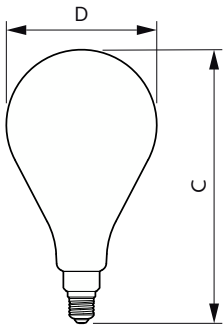

Energy Consumption kWh/1000 h	5 kWh
EyeComfort	Yes

Product Data

Order product name	LED classic-giant 25W E27 A160 GOLD ND
--------------------	--

Full product name	LED classic-giant 25W E27 A160 GOLD ND
Full product code	871869676806800
Order code	929001817101
Material Nr. (12NC)	929001817101
Numerator - Quantity Per Pack	1
EAN/UPC - Product/Case	8718696768068
Numerator - Packs per outer box	2
EAN/UPC - Case	8718696768075

Dimensional drawing

Product	D	C
LED classic-giant 25W E27 A160 GOLD ND	160 mm	293 mm

Photometric data

General uniform lighting - LED classic-giant 25W E27 A160 GOLD ND

Light Distribution Diagram - LED classic-giant 25W E27 A160 GOLD ND