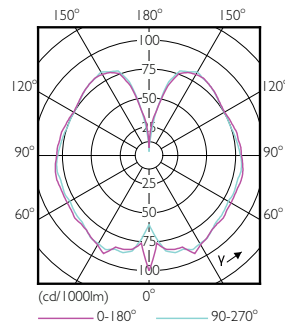

LLMF At End Of Nominal Lifetime (Nom)	70 %
---------------------------------------	------

Operating and Electrical	
Line Frequency	50 to 60 Hz
Input Frequency	50 to 60 Hz
Power Consumption	5 W
Lamp Current (Nom)	44 mA
Wattage Equivalent	25 W
Starting Time (Nom)	0.5 s
Warm-up time to 60% light	0.5 s
Power Factor (Fraction)	0.5
Voltage (Nom)	220-240 V

Energy Consumption kWh/1000 h	5 kWh
EyeComfort	Yes

Product Data

Order product name	LED classic-giant 25W E27 A160 GOLD ND
--------------------	--

Full product name	LED classic-giant 25W E27 A160 GOLD ND
Full product code	871869676806800
Order code	929001817101
Material Nr. (12NC)	929001817101
Numerator - Quantity Per Pack	1
EAN/UPC - Product/Case	8718696768068
Numerator - Packs per outer box	2
EAN/UPC - Case	8718696768075

Dimensional drawing

Product	D	C
LED classic-giant 25W E27 A160 GOLD ND	160 mm	293 mm

Photometric data

General uniform lighting - LED classic-giant 25W E27 A160 GOLD ND

Light Distribution Diagram - LED classic-giant 25W E27 A160 GOLD ND

MASTER Value Decorative LED bulbs

Photometric data

Spectral Power Distribution Colour - LED classic-giant 25W E27 A160 GOLD ND

Lifetime

Life Expectancy Diagram - LED classic-giant 25W E27 A160 GOLD ND

Lumen Maintenance Diagram - LED classic-giant 25W E27 A160 GOLD ND