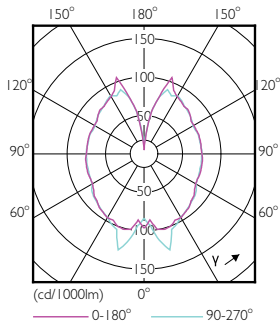

Product data

General Information	
Cap-Base	E27 [E27]
Nominal Lifetime (Nom)	15000 h
Switching Cycle	20000X
Technical Type	5-25W
Light Technical	
Color Code	820 [CCT of 2000K]
Luminous Flux (Nom)	300 lm
Luminous Flux (Rated) (Nom)	300 lm
Color Designation	Flame
Correlated Color Temperature (Nom)	2000 K
Luminous Efficacy (rated) (Nom)	60.00 lm/W
Color Consistency	<6
Color Rendering Index (Nom)	80
LLMF At End Of Nominal Lifetime (Nom)	70 %
Operating and Electrical	
Input Frequency	50 to 60 Hz
Power (Rated) (Nom)	5 W
Lamp Current (Nom)	44 mA
Wattage Equivalent	25 W

Starting Time (Nom)	0.5 s
Warm Up Time to 60% Light (Nom)	0.5 s
Power Factor (Nom)	0.5
Voltage (Nom)	220-240 V
Temperature	
T-Case Maximum (Nom)	27 °C
Controls and Dimming	
Dimmable	No
Mechanical and Housing	
Bulb Finish	Transparent Amber
Approval and Application	
Energy Efficiency Label (EEL)	A
Energy Consumption kWh/1000 h	5 kWh
Product Data	
Full product code	871869676808200
Order product name	LED classic-giant 25W E27 G200 GOLD ND
EAN/UPC - Product	8718696768082

Decorative LEDbulbs

Order code	929001817201
Numerator - Quantity Per Pack	1
Numerator - Packs per outer box	2
Material Nr. (12NC)	929001817201

Net Weight (Piece)	0.360 kg
--------------------	----------

Dimensional drawing

Bulb G200 230V 6-25W 300lm 2000K E27 ND

Product	D	C
LED classic-giant 25W E27 G200 GOLD ND	200 mm	286 mm

Photometric data

CLA LEDbulb 25W E27 820 GOLD G200

CLA LEDbulb 25W E27 820 GOLD G200