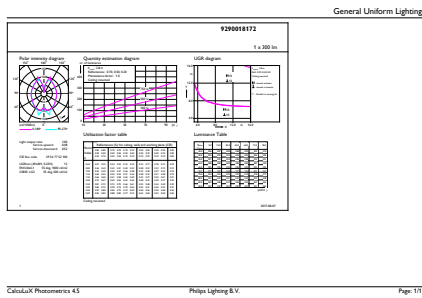

Decorative LEDbulbs

Order code	929001817201
Numerator - Quantity Per Pack	1
Numerator - Packs per outer box	2
Material Nr. (12NC)	929001817201

Net Weight (Piece)	0.360 kg
--------------------	----------

Dimensional drawing

Bulb G200 230V 6-25W 300lm 2000K E27 ND

Product	D	C
LED classic-giant 25W E27 G200 GOLD ND	200 mm	286 mm

Photometric data

CLA LEDbulb 25W E27 820 GOLD G200

CLA LEDbulb 25W E27 820 GOLD G200