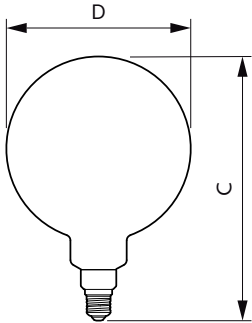

Product data

General Information	
Cap-Base	E27 [E27]
Nominal Lifetime (Nom)	15000 h
Switching Cycle	20000X
Technical Type	5-25W
Light Technical	
Color Code	820 [CCT of 2000K]
Luminous Flux (Nom)	300 lm
Luminous Flux (Rated) (Nom)	300 lm
Color Designation	Flame
Correlated Color Temperature (Nom)	2000 K
Luminous Efficacy (rated) (Nom)	60.00 lm/W
Color Consistency	<6
Color Rendering Index (Nom)	80
LLMF At End Of Nominal Lifetime (Nom)	70 %
Operating and Electrical	
Input Frequency	50 to 60 Hz
Power (Rated) (Nom)	5 W
Lamp Current (Nom)	44 mA
Wattage Equivalent	25 W

Starting Time (Nom)	0.5 s
Warm Up Time to 60% Light (Nom)	0.5 s
Power Factor (Nom)	0.5
Voltage (Nom)	220-240 V
Temperature	
T-Case Maximum (Nom)	27 °C
Controls and Dimming	
Dimmable	No
Mechanical and Housing	
Bulb Finish	Transparent Amber
Approval and Application	
Energy Efficiency Label (EEL)	A
Energy Consumption kWh/1000 h	5 kWh
Product Data	
Full product code	871869676808200
Order product name	LED classic-giant 25W E27 G200 GOLD ND
EAN/UPC - Product	8718696768082

Dimensional drawing

Bulb G200 230V 6-25W 300lm 2000K E27 ND

Product	D	C
LED classic-giant 25W E27 G200 GOLD ND	200 mm	286 mm

Photometric data

CLA LEDbulb 25W E27 820 GOLD G200

CLA LEDbulb 25W E27 820 GOLD G200