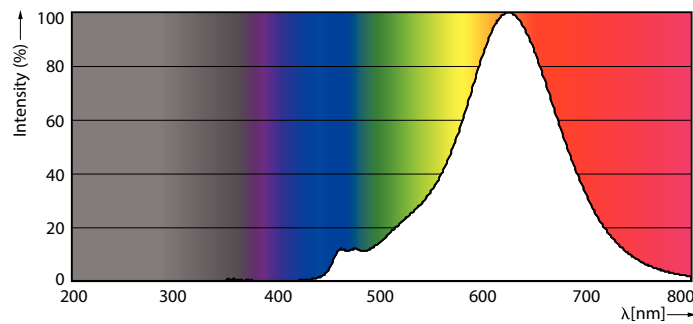

Product data

General Information	
Cap-Base	E27 [E27]
Nominal Lifetime (Nom)	15000 h
Switching Cycle	20000X
Technical Type	5-25W
Light Technical	
Color Code	820 [CCT of 2000K]
Luminous Flux (Nom)	300 lm
Luminous Flux (Rated) (Nom)	300 lm
Color Designation	Flame
Correlated Color Temperature (Nom)	2000 K
Luminous Efficacy (rated) (Nom)	60.00 lm/W
Color Consistency	<6
Color Rendering Index (Nom)	80
LLMF At End Of Nominal Lifetime (Nom)	70 %
Operating and Electrical	
Input Frequency	50 to 60 Hz
Power (Rated) (Nom)	5 W
Lamp Current (Nom)	44 mA
Wattage Equivalent	25 W

Dimensional drawing

Bulb G200 230V 6-25W 300lm 2000K E27 ND

Product	D	C
LED classic-giant 25W E27 G200 GOLD ND	200 mm	286 mm

Photometric data

CLA LEDbulb 25W E27 820 GOLD G200

CLA LEDbulb 25W E27 820 GOLD G200