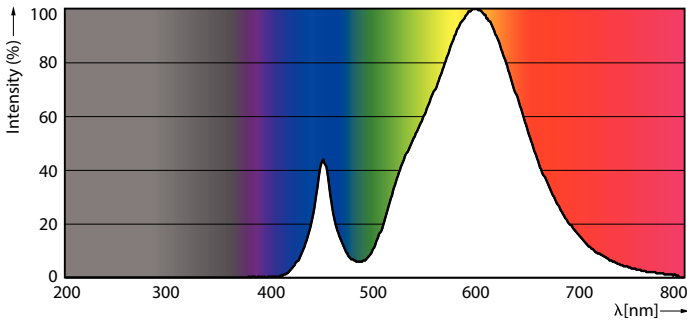

Photometric data

HIB NAM Trueforce 26W-38W-55W E26-E39 Clear 727 36D ND