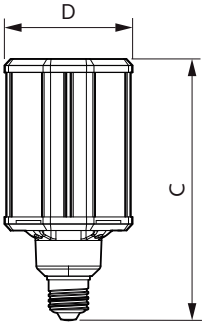

TrueForce LED Public Mains

Product Data

Full product code	871869677227000
Order product name	35ED23.5/LED/727/ND 120-277V E40 G2 4/1
EAN/UPC – product	8718696772270
Order code	77227000
Numerator – quantity per pack	1

Numerator – packs per outer box	4
Material no. (12NC)	929001818012
Net weight (piece)	0.410 kg

Dimensional drawing

HIB NAM Post top 5000lm 4000K G2 E40