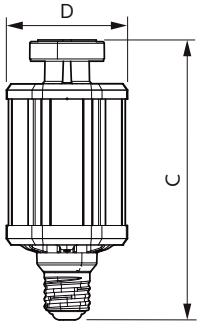

### Product data

General Information	
Base	E39 [ Single Contact Mogul Screw]
EU RoHS compliant	Yes
Nominal Lifetime (Nom)	50000 h
Switching Cycle	50000X
Technical Type	38-100W
Light Technical	
Color Code	740 [ CCT of 4000K]
Beam Angle (Nom)	360 °
Initial lumen (Nom)	5000 lm
Color Designation	Cool White (CW)
Correlated Color Temperature (Nom)	4000 K
Luminous Efficacy (rated) (Nom)	60.00 lm/W
Color Consistency	ANSI 4000K
Color Rendering Index (Nom)	70
LLMF At End Of Nominal Lifetime (Nom)	70 %
Operating and Electrical	
Input Frequency	50 to 60 Hz

## Dimensional drawing

HIB NAM Post top CT 5000lm 4000K

Product	D	C
38ED28/LED/740/ND 120-277V G2 CT 4/1	105 mm	245 mm