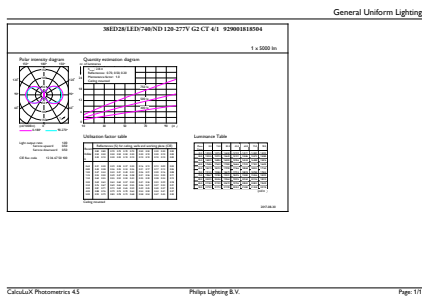

Photometric data

HIB NAM Trueforce 38W E39 Clear 740 36D ND