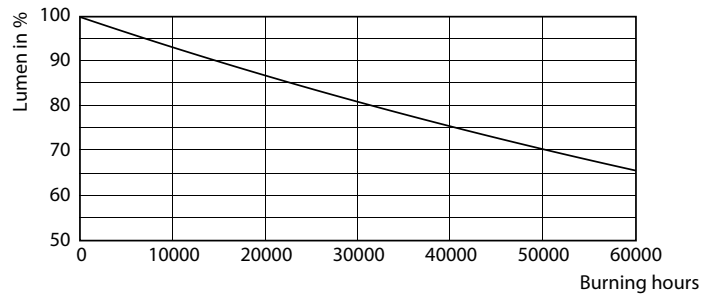

LED Urban TrueForce Lamps

Lifetime

HIB NAM Trueforce 38W E39 Clear 727 36D ND

HIB NAM Trueforce 38W E39 Clear 727 36D ND