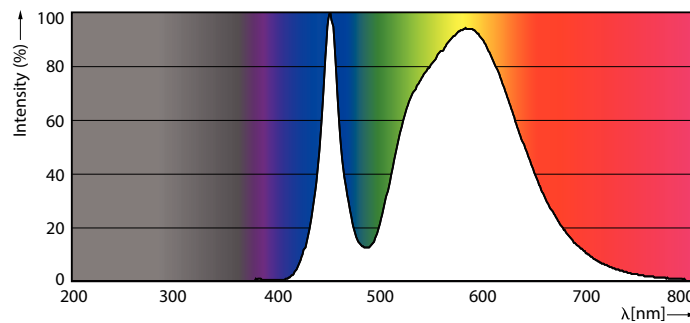

HIB NAM Trueforce 26W-38W E26-E39 Clear 740 36D ND