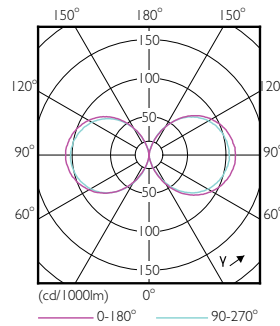

Photometric data

HIB NAM Trueforce 38W E39 Clear 727 36D ND