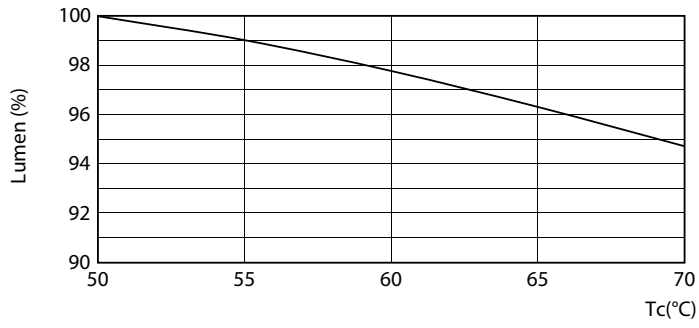

T5

Lifetime

LEDtube 8-14W G5 830-850 200D DIM IF10-21