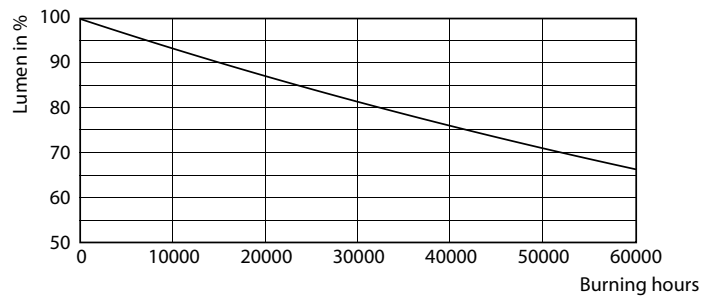

LEDtube 8-14W G5 830-850 200D DIM IF10-21