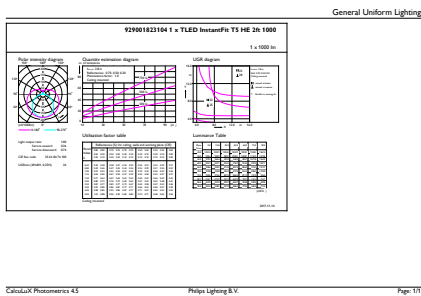

Product data

General information	
Cap-Base	G5 [G5]
EU RoHS compliant	Yes
Nominal Lifetime (Nom)	50000 h
Switching Cycle	50000
Light technical	
Color Code	830 [CCT of 3000K]
Beam Angle (Nom)	200 °
Luminous Flux (Nom)	1000 lm
Color Designation	White (WH)
Correlated Color Temperature (Nom)	3000 K
Luminous Efficacy (rated) (Nom)	125.00 lm/W
Color Consistency	<6
Color Rendering Index (Nom)	82
LLMF At End Of Nominal Lifetime (Nom)	70 %
Operating and electrical	
Input Frequency	40000-110000 Hz
Power (Nom)	8 W
Lamp Current (Max)	400 mA

T5

Product Length	600 mm
Bulb Shape	Tube, double-ended

Approval and application

Energy Saving Product	Yes
Approval Marks	UL certificate RoHS compliance
Energy Consumption kWh/1000 h	- kWh

Product data

Order product name	8T5HE/22-830/IF10/G/DIM 10/1
--------------------	------------------------------

EAN/UPC - Product	046677476410
Order code	929001823104
Numerator - Quantity Per Pack	1
Numerator - Packs per outer box	10
Material Nr. (12NC)	929001823104
Net Weight (Piece)	0.080 kg

Dimensional drawing

8T5HE/22-830/IF10/G/DIM 10/1

Product	D1	D2	A1	A2	A3
8T5HE/22-830/IF10/G/DIM 10/1	15.3 mm	18.4 mm	547.8 mm	554.9 mm	562 mm

Photometric data

LEDtube 8W G5 830 200D DIM IF10

LEDtube 8W G5 830 200D DIM IF10

Photometric data