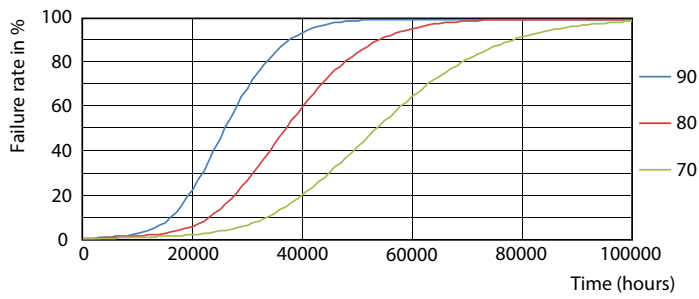

LEDtube 8-14W G5 830-850 200D DIM IF10-21