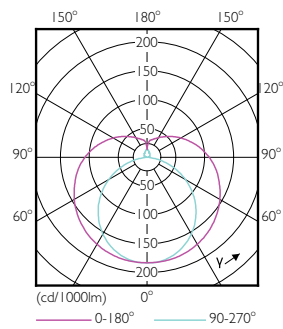

T5

Product Length	600 mm
Bulb Shape	Tube, double-ended

Approval and application

Energy Saving Product	Yes
Approval Marks	UL certificate RoHS compliance
Energy Consumption kWh/1000 h	- kWh

Product data

Order product name	8T5HE/22-830/IF10/G/DIM 10/1
--------------------	------------------------------

EAN/UPC - Product	046677476410
Order code	929001823104
Numerator - Quantity Per Pack	1
Numerator - Packs per outer box	10
Material Nr. (12NC)	929001823104
Net Weight (Piece)	0.080 kg

Dimensional drawing

8T5HE/22-830/IF10/G/DIM 10/1

Product	D1	D2	A1	A2	A3
8T5HE/22-830/IF10/G/DIM 10/1	15.3 mm	18.4 mm	547.8 mm	554.9 mm	562 mm

Photometric data

LEDtube 8W G5 830 200D DIM IF10

LEDtube 8W G5 830 200D DIM IF10

Photometric data