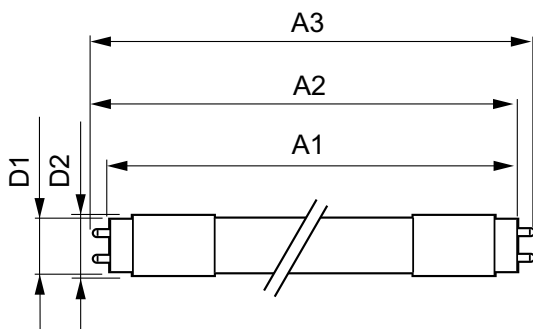

Product data

General information	
Cap-Base	G5 [G5]
EU RoHS compliant	Yes
Nominal Lifetime (Nom)	50000 h
Switching Cycle	50000
Light technical	
Color Code	830 [CCT of 3000K]
Beam Angle (Nom)	200 °
Luminous Flux (Nom)	1000 lm
Color Designation	White (WH)
Correlated Color Temperature (Nom)	3000 K
Luminous Efficacy (rated) (Nom)	125.00 lm/W
Color Consistency	<6
Color Rendering Index (Nom)	82
LLMF At End Of Nominal Lifetime (Nom)	70 %
Operating and electrical	
Input Frequency	40000-110000 Hz
Power (Nom)	8 W
Lamp Current (Max)	400 mA

T5

Product Length	600 mm
Bulb Shape	Tube, double-ended

Approval and application

Energy Saving Product	Yes
Approval Marks	UL certificate RoHS compliance
Energy Consumption kWh/1000 h	- kWh

Product data

Order product name	8T5HE/22-830/IF10/G/DIM 10/1
--------------------	------------------------------

EAN/UPC - Product	046677476410
Order code	929001823104
Numerator - Quantity Per Pack	1
Numerator - Packs per outer box	10
Material Nr. (12NC)	929001823104
Net Weight (Piece)	0.080 kg

Dimensional drawing

8T5HE/22-830/IF10/G/DIM 10/1

Product	D1	D2	A1	A2	A3
8T5HE/22-830/IF10/G/DIM 10/1	15.3 mm	18.4 mm	547.8 mm	554.9 mm	562 mm

Photometric data

LEDtube 8W G5 830 200D DIM IF10

LEDtube 8W G5 830 200D DIM IF10

Photometric data