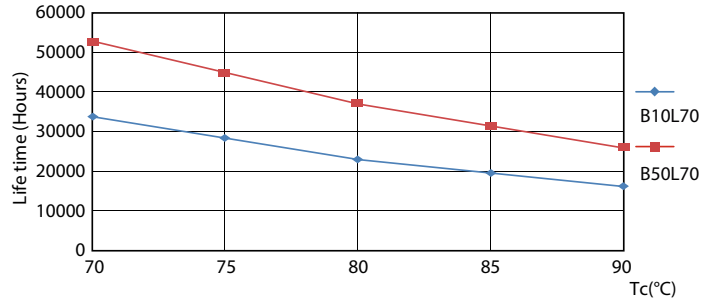

LEDtube 8-14W G5 830-850 200D DIM IF10-21