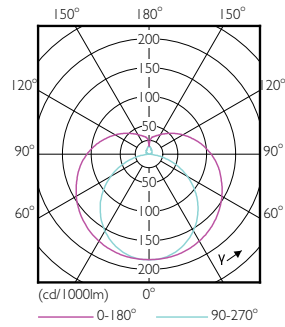

### Product data

General Information		Temperature	
Base	G5 [ G5]	Lamp Current (Max)	400 mA
RoHS mark	RoHS mark	Lamp Current (Min)	60 mA
Nominal Lifetime (Nom)	50000 h	Starting Time (Nom)	0.5 s
Switching Cycle	50000X	Warm Up Time to 60% Light (Nom)	0.5 s
B50L70	50000 h	Power Factor (Nom)	0.9
Voltage (Nom)		40-60 V	
Light Technical		Temperature	
Color Code	835 [ CCT of 3500K]	T-Ambient (Max)	45 °C
Beam Angle (Nom)	200 °	T-Ambient (Min)	-20 °C
Initial lumen (Nom)	1000 lm	T-Storage (Max)	65 °C
Luminous Flux (Rated) (Nom)	1000 lm	T-Storage (Min)	-40 °C
Rated Beam Angle	200 °	T-Case Maximum (Nom)	70 °C
Correlated Color Temperature (Nom)	3500 K	Controls and Dimming	
Color Consistency	<6	Dimmable	Yes
Color Rendering Index (Nom)	82	Mechanical and Housing	
LLMF At End Of Nominal Lifetime (Nom)	70 %	Product Length	600 mm
Operating and Electrical			
Input Frequency	40000-110000 Hz		
Power (Rated) (Nom)	8 W		

Numerator - Quantity Per Pack	1
Numerator - Packs per outer box	10
Material Nr. (12NC)	929001823204
Net Weight (Piece)	0.080 kg
Model Number	9290018232

**Dimensional drawing**

TLED 600mm HFV8.5-14W 1050lm 3500K ND

Product	D1	D2	A1	A2	A3
8T5HE/22-835/IF10/G/DIM 10/1	15.3 mm	18.4 mm	547.8 mm	554.9 mm	562 mm

**Photometric data**

LEDtube 8W G5 835 200D DIM IF10

LEDtube 8W G5 830 200D DIM IF10

LEDtube 8W G5 835 200D DIM IF10