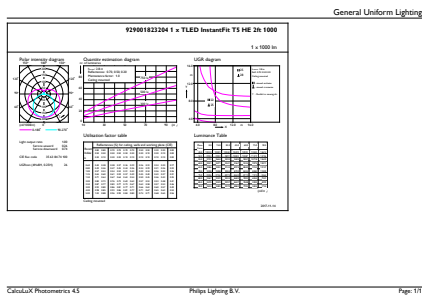

### Product data

General Information		Temperature	
Base	G5 [ G5]	Lamp Current (Max)	400 mA
RoHS mark	RoHS mark	Lamp Current (Min)	60 mA
Nominal Lifetime (Nom)	50000 h	Starting Time (Nom)	0.5 s
Switching Cycle	50000X	Warm Up Time to 60% Light (Nom)	0.5 s
B50L70	50000 h	Power Factor (Nom)	0.9
Voltage (Nom)		40-60 V	
Light Technical		Temperature	
Color Code	835 [ CCT of 3500K]	T-Ambient (Max)	45 °C
Beam Angle (Nom)	200 °	T-Ambient (Min)	-20 °C
Initial lumen (Nom)	1000 lm	T-Storage (Max)	65 °C
Luminous Flux (Rated) (Nom)	1000 lm	T-Storage (Min)	-40 °C
Rated Beam Angle	200 °	T-Case Maximum (Nom)	70 °C
Correlated Color Temperature (Nom)	3500 K	Controls and Dimming	
Color Consistency	<6	Dimmable	Yes
Color Rendering Index (Nom)	82	Mechanical and Housing	
LLMF At End Of Nominal Lifetime (Nom)	70 %	Product Length	600 mm
Operating and Electrical			
Input Frequency	40000-110000 Hz		
Power (Rated) (Nom)	8 W		

Numerator - Quantity Per Pack	1
Numerator - Packs per outer box	10
Material Nr. (12NC)	929001823204
Net Weight (Piece)	0.080 kg
Model Number	9290018232

**Dimensional drawing**

TLED 600mm HFV8.5-14W 1050lm 3500K ND

Product	D1	D2	A1	A2	A3
8T5HE/22-835/IF10/G/DIM 10/1	15.3 mm	18.4 mm	547.8 mm	554.9 mm	562 mm

**Photometric data**

LEDtube 8W G5 835 200D DIM IF10

LEDtube 8W G5 830 200D DIM IF10

LEDtube 8W G5 835 200D DIM IF10