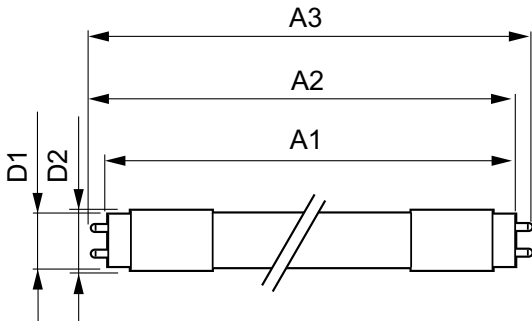

### Product data

General Information		Temperature	
Base	G5 [ G5]	Lamp Current (Max)	400 mA
RoHS mark	RoHS mark	Lamp Current (Min)	60 mA
Nominal Lifetime (Nom)	50000 h	Starting Time (Nom)	0.5 s
Switching Cycle	50000X	Warm Up Time to 60% Light (Nom)	0.5 s
B50L70	50000 h	Power Factor (Nom)	0.9
Voltage (Nom)		40-60 V	
Light Technical		Temperature	
Color Code	835 [ CCT of 3500K]	T-Ambient (Max)	45 °C
Beam Angle (Nom)	200 °	T-Ambient (Min)	-20 °C
Initial lumen (Nom)	1000 lm	T-Storage (Max)	65 °C
Luminous Flux (Rated) (Nom)	1000 lm	T-Storage (Min)	-40 °C
Rated Beam Angle	200 °	T-Case Maximum (Nom)	70 °C
Correlated Color Temperature (Nom)	3500 K	Controls and Dimming	
Color Consistency	<6	Dimmable	Yes
Color Rendering Index (Nom)	82	Mechanical and Housing	
LLMF At End Of Nominal Lifetime (Nom)	70 %	Product Length	600 mm
Operating and Electrical			
Input Frequency	40000-110000 Hz		
Power (Rated) (Nom)	8 W		

Numerator - Quantity Per Pack	1
Numerator - Packs per outer box	10
Material Nr. (12NC)	929001823204
Net Weight (Piece)	0.080 kg
Model Number	9290018232

**Dimensional drawing**

TLED 600mm HFV8.5-14W 1050lm 3500K ND

Product	D1	D2	A1	A2	A3
8T5HE/22-835/IF10/G/DIM 10/1	15.3 mm	18.4 mm	547.8 mm	554.9 mm	562 mm

**Photometric data**

LEDtube 8W G5 835 200D DIM IF10

LEDtube 8W G5 830 200D DIM IF10

LEDtube 8W G5 835 200D DIM IF10