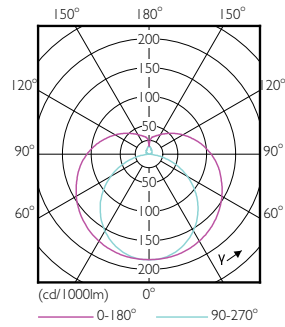

Product data

General Information	
Base	G5 [G5]
RoHS mark	RoHS mark
Nominal Lifetime (Nom)	50000 h
Switching Cycle	50000X
B50L70	50000 h

Light Technical	
Color Code	841 [CCT of 4100K (841)]
Beam Angle (Nom)	200 °
Initial lumen (Nom)	1050 lm
Luminous Flux (Rated) (Nom)	1050 lm
Rated Beam Angle	200 °
Correlated Color Temperature (Nom)	4000 K
Color Consistency	<6
Color Rendering Index (Nom)	82
LLMF At End Of Nominal Lifetime (Nom)	70 %

Numerator - Quantity Per Pack	1
Numerator - Packs per outer box	10
Material Nr. (12NC)	929001823304
Net Weight (Piece)	0.080 kg
Model Number	9290018233

Dimensional drawing

TLED 600mm HFV8.5-14W 1050lm 4000K ND

Product	D1	D2	A1	A2	A3
8T5HE/22-840/IF10/G/DIM 10/1	15.3 mm	18.4 mm	547.8 mm	554.9 mm	562 mm

Photometric data

LEDtube 8W G5 840 200D DIM IF10

LEDtube 8W G5 830 200D DIM IF10

LEDtube 8W G5 840 200D DIM IF10