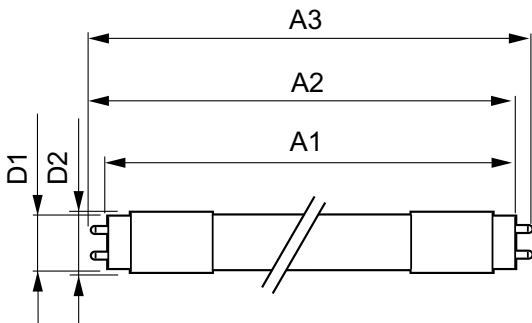

Product data

General Information	
Base	G5 [G5]
RoHS mark	RoHS mark
Nominal Lifetime (Nom)	50000 h
Switching Cycle	50000X
B50L70	50000 h

Light Technical	
Color Code	841 [CCT of 4100K (841)]
Beam Angle (Nom)	200 °
Initial lumen (Nom)	1050 lm
Luminous Flux (Rated) (Nom)	1050 lm
Rated Beam Angle	200 °
Correlated Color Temperature (Nom)	4000 K
Color Consistency	<6
Color Rendering Index (Nom)	82
LLMF At End Of Nominal Lifetime (Nom)	70 %

Numerator - Quantity Per Pack	1
Numerator - Packs per outer box	10
Material Nr. (12NC)	929001823304
Net Weight (Piece)	0.080 kg
Model Number	9290018233

Dimensional drawing

TLED 600mm HFV8.5-14W 1050lm 4000K ND

Product	D1	D2	A1	A2	A3
8T5HE/22-840/IF10/G/DIM 10/1	15.3 mm	18.4 mm	547.8 mm	554.9 mm	562 mm

Photometric data

LEDtube 8W G5 840 200D DIM IF10

LEDtube 8W G5 830 200D DIM IF10

LEDtube 8W G5 840 200D DIM IF10