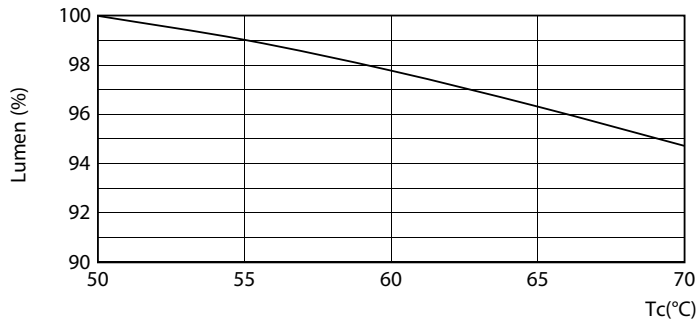

LEDtube 8-14W G5 830-850 200D DIM IF10-21

LEDtube 8-14W G5 830-850 200D DIM IF10-21

LEDtube 8-14W G5 830-850 200D DIM IF10-21