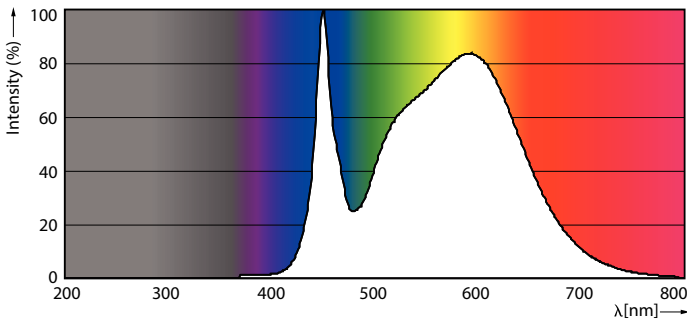

LEDtube 8W G5 840 200D DIM IF10