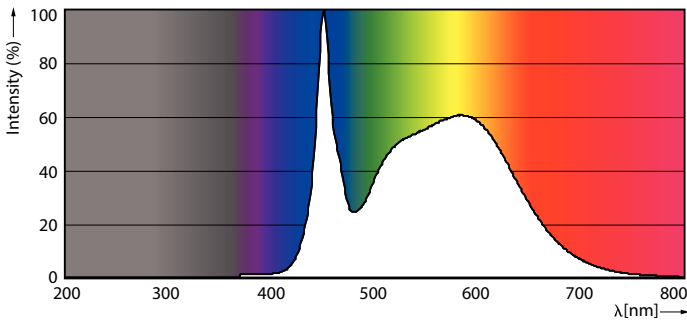

LEDtube 8W G5 850 200D DIM IF10