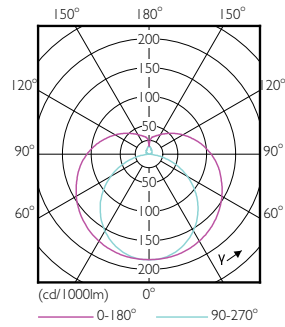

Dimensional drawing

TLED 600mm HFV8.5-14W 1050lm 5000K ND

Product	D1	D2	A1	A2	A3
8T5HE/22-850/IF10/G/DIM 10/1	15.3 mm	18.4 mm	547.8 mm	554.9 mm	562 mm

Photometric data

LEDtube 8W G5 850 200D DIM IF10

LEDtube 8W G5 830 200D DIM IF10