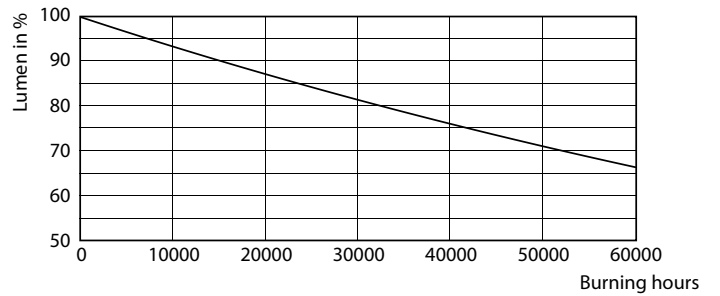

Lifetime

LEDtube 8-14W G5 830-850 200D DIM IF10-21