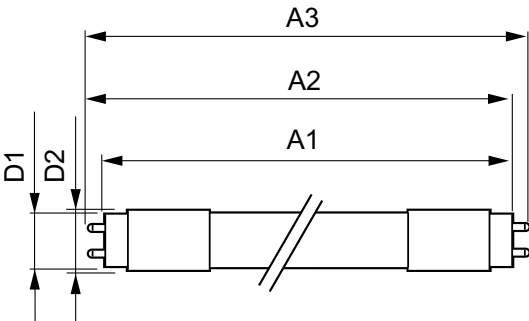

Controls and Dimming	
Dimmable	Yes

Mechanical and Housing	
Product Length	600 mm

T5

Approval and Application

Energy Efficiency Label (EEL)	Not applicable
Energy Saving Product	Yes
Approval Marks	UL certificate RoHS compliance
Energy Consumption kWh/1000 h	- kWh

Product Data

Order product name	8T5HE/22-850/IF10/G/DIM 10/1
--------------------	------------------------------

EAN/UPC - Product	046677476441
Order code	929001823404
Numerator - Quantity Per Pack	1
Numerator - Packs per outer box	10
Material Nr. (12NC)	929001823404
Net Weight (Piece)	0.080 kg

Dimensional drawing

TLED 600mm HFV8.5-14W 1050lm 5000K ND

Product	D1	D2	A1	A2	A3
8T5HE/22-850/IF10/G/DIM 10/1	15.3 mm	18.4 mm	547.8 mm	554.9 mm	562 mm

Photometric data

LEDtube 8W G5 850 200D DIM IF10

LEDtube 8W G5 830 200D DIM IF10