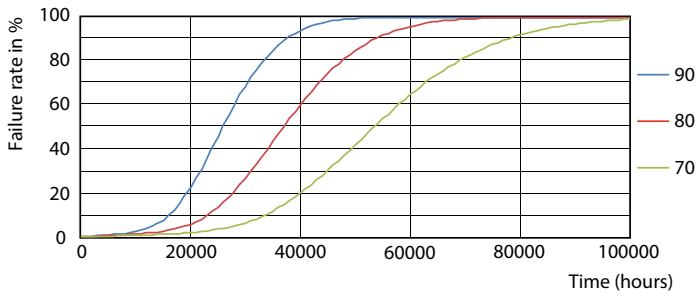

Lifetime

LEDtube 8-14W G5 830-850 200D DIM IF10-21