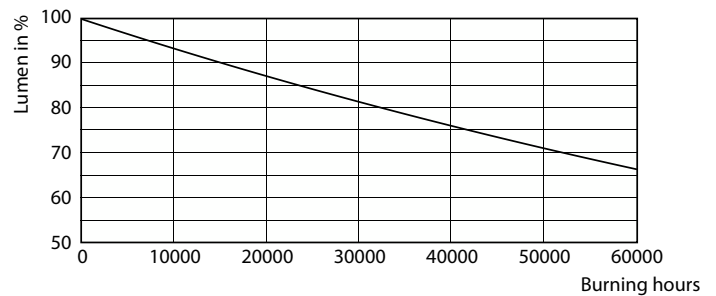

Lumen Maintenance Diagram - 11T5HE/34-830/IF14/G/DIM 10/1