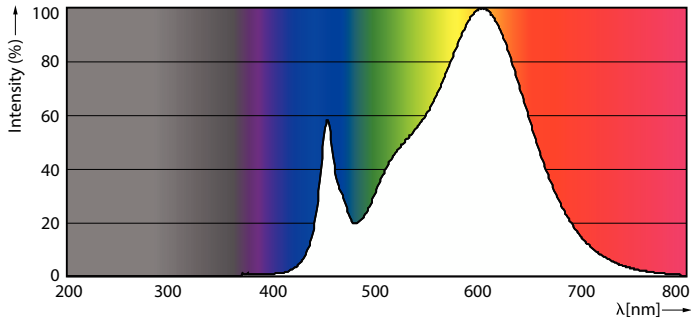

InstantFit (UL Type-A) T5

11T5HE/34-830/IF14/G/DIM 10/1

The InstantFit TLED lamps provide hassle-free installation with simple lamp-for-lamp replacements. They deliver what we promise, with at least 40% energy savings, flicker-free performance, and the life you would expect. Other lamps claim compatibility but only InstantFit (UL Type-A) has been proven to work with over 200 ballasts and drivers, delivering even light output, with proven energy savings and a long average lifetime. End users will be delighted being under these comfortable and high quality InstantFit lamps with no visible flicker and optimized optics. Energy managers will enjoy the InstantFit lamps too as they can count the savings delivered by our lamps. To enjoy more energy savings, the InstantFit lamps can be paired with the Advance TLED drivers to create a Type C system.

Product data

General Information		Color rendering index (CRI)	
Cap-Base	G5 [G5]		82
Nominal lifetime	50,000 hour(s)	LLMF At End Of Nominal Lifetime (Nom)	70 %
Switching Cycle	50,000	Operating and Electrical	
Lighting Technology	LED	Line Frequency	40000-110000 Hz
EU RoHS compliant	Yes	Input Frequency	40000-110000 Hz
Light Technical		Power Consumption	11 W
Color Code	830 [CCT of 3000K]	Lamp Current (Max)	400 mA
Beam Angle (Nom)	200 degree(s)	Lamp Current (Min)	60 mA
Luminous Flux	1,400 lm	Wattage Equivalent	21 W
Color Designation	White (WH)	Starting Time (Nom)	0.5 s
Correlated Color Temperature (Nom)	3000 K	Warm-up time to 60% light	0.5 s
Luminous Efficacy (rated) (Nom)	127.00 lm/W	Power Factor (Fraction)	0.9
Color Consistency	<6	Voltage (Nom)	50-80 V

InstantFit (UL Type-A) T5

Photometric data

Spectral Power Distribution Colour - 11T5HE/34-830/IF14/G/DIM 10/1

Lifetime

Life Expectancy Diagram - 11T5HE/34-830/IF14/G/DIM 10/1

Life Expectancy Diagram - 11T5HE/34-830/IF14/G/DIM 10/1