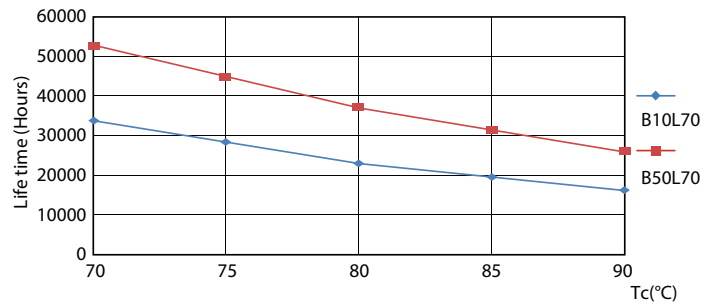

Product data

General Information		Color rendering index (CRI)	
Cap-Base	G5 [G5]		82
Nominal lifetime	50,000 hour(s)	LLMF At End Of Nominal Lifetime (Nom)	70 %
Switching Cycle	50,000	Operating and Electrical	
Lighting Technology	LED	Line Frequency	40000-110000 Hz
EU RoHS compliant	Yes	Input Frequency	40000-110000 Hz
Light Technical		Power Consumption	11 W
Color Code	830 [CCT of 3000K]	Lamp Current (Max)	400 mA
Beam Angle (Nom)	200 degree(s)	Lamp Current (Min)	60 mA
Luminous Flux	1,400 lm	Wattage Equivalent	21 W
Color Designation	White (WH)	Starting Time (Nom)	0.5 s
Correlated Color Temperature (Nom)	3000 K	Warm-up time to 60% light	0.5 s
Luminous Efficacy (rated) (Nom)	127.00 lm/W	Power Factor (Fraction)	0.9
Color Consistency	<6	Voltage (Nom)	50-80 V

InstantFit (UL Type-A) T5

Photometric data

Spectral Power Distribution Colour - 11T5HE/34-830/IF14/G/DIM 10/1

Lifetime

Life Expectancy Diagram - 11T5HE/34-830/IF14/G/DIM 10/1

Life Expectancy Diagram - 11T5HE/34-830/IF14/G/DIM 10/1