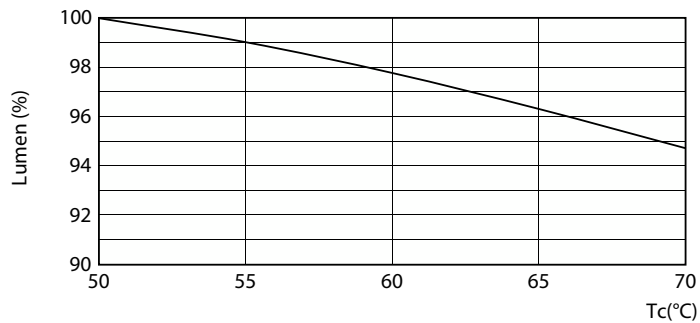

InstantFit (UL Type-A) T5

Lifetime

Lumen Maintenance Diagram - 11T5HE/34-830/IF14/G/DIM 10/1