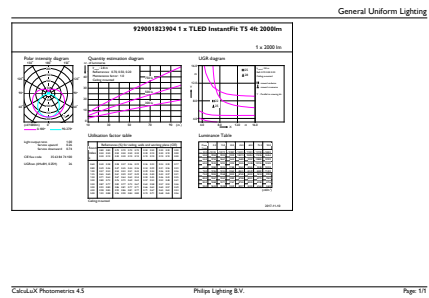

T5

14T5HE/46-830/IF20/G/DIM 10/1

Philips LED T5 InstantFit Lamps are an ideal energy saving choice for existing linear fluorescent fixtures.

Product data

General Information		Power Factor (Nom)	
Base	G5 [G5]		0.9
EU RoHS compliant	Yes	Voltage (Nom)	70-105 V
Nominal Lifetime (Nom)	50000 h	Temperature	
Switching Cycle	50000X	T-Ambient (Max)	45 °C
Light Technical		T-Ambient (Min)	-20 °C
Color Code	830 [CCT of 3000K]	T-Storage (Max)	65 °C
Beam Angle (Nom)	200 °	T-Storage (Min)	-40 °C
Initial lumen (Nom)	2000 lm	T-Case Maximum (Nom)	70 °C
Color Designation	White (WH)	Controls and Dimming	
Correlated Color Temperature (Nom)	3000 K	Dimmable	Yes
Luminous Efficacy (rated) (Nom)	142.00 lm/W	Mechanical and Housing	
Color Consistency	<6	Product Length	1200 mm
Color Rendering Index (Nom)	82	Approval and Application	
LLMF At End Of Nominal Lifetime (Nom)	70 %	Energy Efficiency Label (EEL)	Not applicable
Operating and Electrical		Energy Saving Product	Yes
Input Frequency	40000-110000 Hz	Approbation Marks	UL certificate RoHS compliance
Power (Rated) (Nom)	14 W	Energy Consumption kWh/1000 h	- kWh
Lamp Current (Max)	350 mA	Energy Certifications	DLC Standard
Lamp Current (Min)	150 mA	Product Data	
Starting Time (Nom)	0.5 s	Order product name	14T5HE/46-830/IF20/G/DIM 10/1
Warm Up Time to 60% Light (Nom)	0.5 s		
UL Type	Type A - works on ballast		

Dimensional drawing

TLED 1200mm HFV16-28W 2100lm 3000K ND

Product	D1	D2	A1	A2	A3
14T5HE/46-830/ IF20/G/DIM 10/1	15.3 mm	18.4 mm	1147.8 mm	1154.9 mm	1162 mm

Photometric data

LEDtube PLC 400mm 16-5W 2G11 830 2000lm