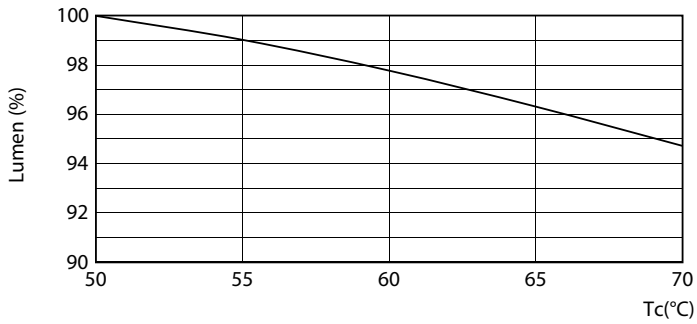

LEDtube 8-14W G5 830-850 200D DIM IF10-21

LEDtube 8-14W G5 830-850 200D DIM IF10-21

LEDtube 8-14W G5 830-850 200D DIM IF10-21