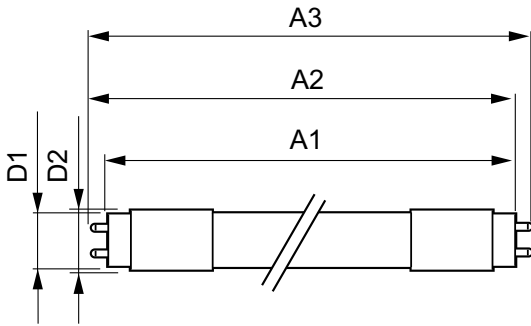

T5

14T5HE/46-830/IF20/G/DIM 10/1

Philips LED T5 InstantFit Lamps are an ideal energy saving choice for existing linear fluorescent fixtures.

Product data

General Information		Power Factor (Nom)	
Base	G5 [G5]		0.9
EU RoHS compliant	Yes	Voltage (Nom)	70-105 V
Nominal Lifetime (Nom)	50000 h	Temperature	
Switching Cycle	50000X	T-Ambient (Max)	45 °C
Light Technical		T-Ambient (Min)	-20 °C
Color Code	830 [CCT of 3000K]	T-Storage (Max)	65 °C
Beam Angle (Nom)	200 °	T-Storage (Min)	-40 °C
Initial lumen (Nom)	2000 lm	T-Case Maximum (Nom)	70 °C
Color Designation	White (WH)	Controls and Dimming	
Correlated Color Temperature (Nom)	3000 K	Dimmable	Yes
Luminous Efficacy (rated) (Nom)	142.00 lm/W	Mechanical and Housing	
Color Consistency	<6	Product Length	1200 mm
Color Rendering Index (Nom)	82	Approval and Application	
LLMF At End Of Nominal Lifetime (Nom)	70 %	Energy Efficiency Label (EEL)	Not applicable
Operating and Electrical		Energy Saving Product	Yes
Input Frequency	40000-110000 Hz	Approbation Marks	UL certificate RoHS compliance
Power (Rated) (Nom)	14 W	Energy Consumption kWh/1000 h	- kWh
Lamp Current (Max)	350 mA	Energy Certifications	DLC Standard
Lamp Current (Min)	150 mA	Product Data	
Starting Time (Nom)	0.5 s	Order product name	14T5HE/46-830/IF20/G/DIM 10/1
Warm Up Time to 60% Light (Nom)	0.5 s		
UL Type	Type A - works on ballast		

T5

EAN/UPC - Product	046677476496
Order code	476499
Numerator - Quantity Per Pack	1
Numerator - Packs per outer box	10
Material Nr. (12NC)	929001823904

Net Weight (Piece)	0.146 kg
Model Number	9290018239

Dimensional drawing

TLED 1200mm HFV16-28W 2100lm 3000K ND

Product	D1	D2	A1	A2	A3
14T5HE/46-830/ IF20/G/DIM 10/1	15.3 mm	18.4 mm	1147.8 mm	1154.9 mm	1162 mm

Photometric data

LEDtube PLC 400mm 16-5W 2G11 830 2000lm