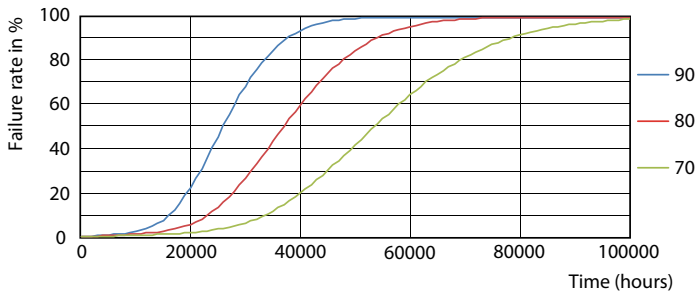

Lifetime

LEDtube 8-14W G5 830-850 200D DIM IF10-21