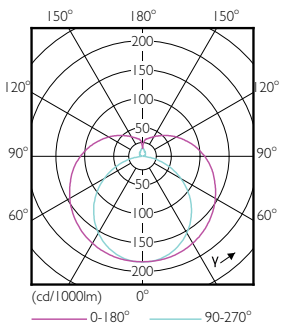

LEDtube 8W G5 830 200D DIM IF10