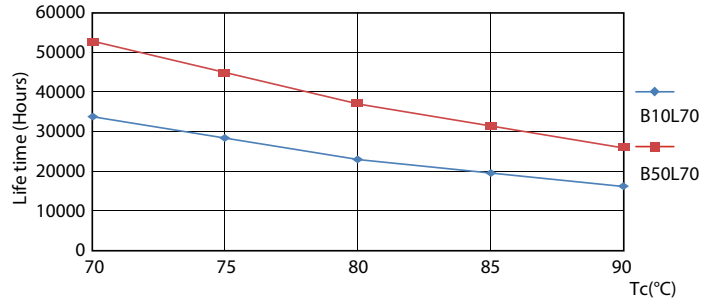

LEDtube 8-14W G5 830-850 200D DIM IF10-21

Lifetime