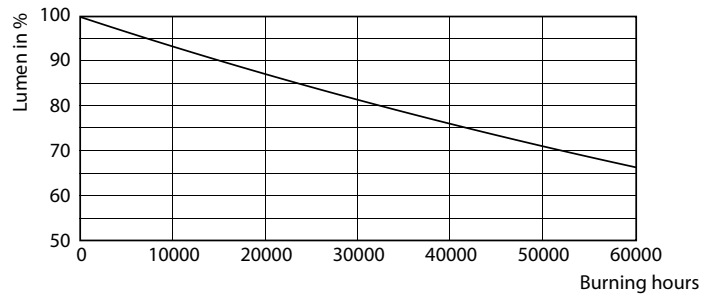

Lifetime

LEDtube 8-14W G5 830-850 200D DIM IF10-21