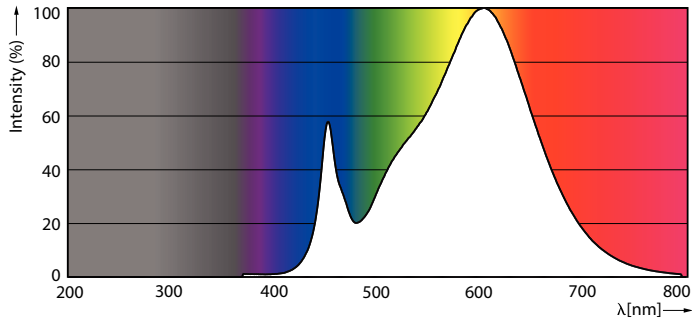

Photometric data

LEDtube PLC 400mm 16-5W 2G11 830 2000lm