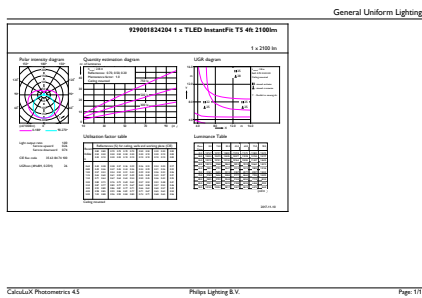

T5

14T5HE/46-850/IF21/G/DIM 10/1

Philips LED T5 InstantFit Lamps are an ideal energy saving choice for existing linear fluorescent fixtures.

Product data

General Information		Power Factor (Nom)		0.9
Base	G5 [G5]	Voltage (Nom)		70-105 V
EU RoHS compliant	Yes	Temperature		
Nominal Lifetime (Nom)	50000 h	T-Ambient (Max)		45 °C
Switching Cycle	50000X	T-Ambient (Min)		-20 °C
Light Technical		T-Storage (Max)		65 °C
Color Code	850 [CCT of 5000K]	T-Storage (Min)		-40 °C
Beam Angle (Nom)	200 °	T-Case Maximum (Nom)		70 °C
Initial lumen (Nom)	2100 lm	Controls and Dimming		
Color Designation	Daylight	Dimmable		Yes
Correlated Color Temperature (Nom)	5000 K	Mechanical and Housing		
Luminous Efficacy (rated) (Nom)	150.00 lm/W	Product Length		1200 mm
Color Consistency	<5	Approval and Application		
Color Rendering Index (Nom)	82	Energy Efficiency Label (EEL)		Not applicable
LLMF At End Of Nominal Lifetime (Nom)	70 %	Energy Saving Product		Yes
Operating and Electrical		Approbation Marks		UL certificate RoHS compliance DLC compliance
Input Frequency	40000-110000 Hz	Energy Consumption kWh/1000 h		- kWh
Power (Rated) (Nom)	14 W	Energy Certifications		DLC Standard
Lamp Current (Max)	350 mA			
Lamp Current (Min)	150 mA			
Starting Time (Nom)	0.5 s			
Warm Up Time to 60% Light (Nom)	0.5 s			
UL Type	Type A - works on ballast			

T5

Product Data

Order product name	14T5HE/46-850/IF21/G/DIM 10/1
EAN/UPC - Product	046677476526
Order code	476523
Numerator - Quantity Per Pack	1
Numerator - Packs per outer box	10

Material Nr. (12NC)	929001824204
Net Weight (Piece)	0.146 kg
Model Number	9290018242

Dimensional drawing

TLED 1200mm HFV16-28W 2100lm 5000K ND

Product	D1	D2	A1	A2	A3
14T5HE/46-850/IF21/G/DIM 10/1	15.3 mm	18.4 mm	1147.8 mm	1154.9 mm	1162 mm

Photometric data

LEDtube 14W G5 850 200D DIM IF21