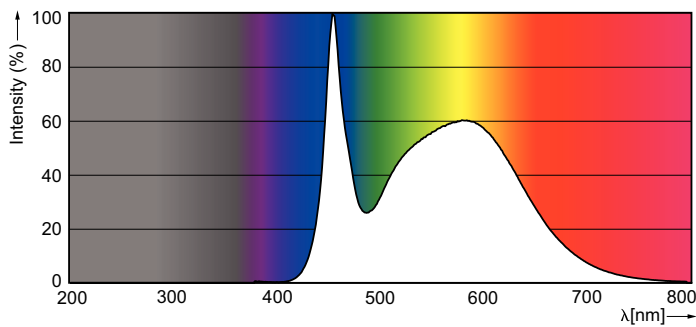

SDPO_MLEDGA_0067-Spectral Power distribution