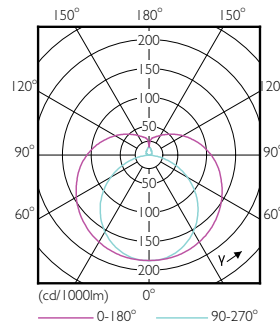

T5

14T5HE/46-850/IF21/G/DIM 10/1

Philips LED T5 InstantFit Lamps are an ideal energy saving choice for existing linear fluorescent fixtures.

Product data

General Information		Power Factor (Nom)		0.9
Base	G5 [G5]	Voltage (Nom)		70-105 V
EU RoHS compliant	Yes	Temperature		
Nominal Lifetime (Nom)	50000 h	T-Ambient (Max)		45 °C
Switching Cycle	50000X	T-Ambient (Min)		-20 °C
Light Technical		T-Storage (Max)		65 °C
Color Code	850 [CCT of 5000K]	T-Storage (Min)		-40 °C
Beam Angle (Nom)	200 °	T-Case Maximum (Nom)		70 °C
Initial lumen (Nom)	2100 lm	Controls and Dimming		
Color Designation	Daylight	Dimmable		Yes
Correlated Color Temperature (Nom)	5000 K	Mechanical and Housing		
Luminous Efficacy (rated) (Nom)	150.00 lm/W	Product Length		1200 mm
Color Consistency	<5	Approval and Application		
Color Rendering Index (Nom)	82	Energy Efficiency Label (EEL)		Not applicable
LLMF At End Of Nominal Lifetime (Nom)	70 %	Energy Saving Product		Yes
Operating and Electrical		Approbation Marks		UL certificate RoHS compliance DLC compliance
Input Frequency	40000-110000 Hz	Energy Consumption kWh/1000 h		- kWh
Power (Rated) (Nom)	14 W	Energy Certifications		DLC Standard
Lamp Current (Max)	350 mA			
Lamp Current (Min)	150 mA			
Starting Time (Nom)	0.5 s			
Warm Up Time to 60% Light (Nom)	0.5 s			
UL Type	Type A - works on ballast			

T5

Product Data

Order product name	14T5HE/46-850/IF21/G/DIM 10/1
EAN/UPC - Product	046677476526
Order code	476523
Numerator - Quantity Per Pack	1
Numerator - Packs per outer box	10

Material Nr. (12NC)	929001824204
Net Weight (Piece)	0.146 kg
Model Number	9290018242

Dimensional drawing

TLED 1200mm HFV16-28W 2100lm 5000K ND

Product	D1	D2	A1	A2	A3
14T5HE/46-850/IF21/G/DIM 10/1	15.3 mm	18.4 mm	1147.8 mm	1154.9 mm	1162 mm

Photometric data

LEDtube 14W G5 850 200D DIM IF21