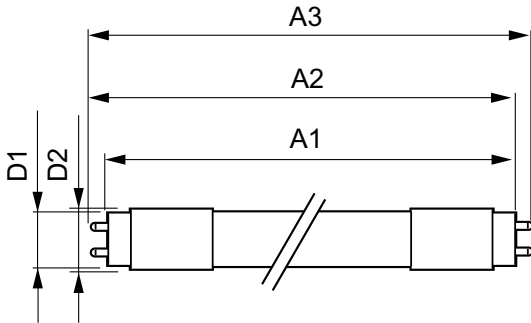

T5

14T5HE/46-850/IF21/G/DIM 10/1

Philips LED T5 InstantFit Lamps are an ideal energy saving choice for existing linear fluorescent fixtures.

Product data

General Information		Power Factor (Nom)		0.9
Base	G5 [G5]	Voltage (Nom)		70-105 V
EU RoHS compliant	Yes	Temperature		
Nominal Lifetime (Nom)	50000 h	T-Ambient (Max)		45 °C
Switching Cycle	50000X	T-Ambient (Min)		-20 °C
Light Technical		T-Storage (Max)		65 °C
Color Code	850 [CCT of 5000K]	T-Storage (Min)		-40 °C
Beam Angle (Nom)	200 °	T-Case Maximum (Nom)		70 °C
Initial lumen (Nom)	2100 lm	Controls and Dimming		
Color Designation	Daylight	Dimmable		Yes
Correlated Color Temperature (Nom)	5000 K	Mechanical and Housing		
Luminous Efficacy (rated) (Nom)	150.00 lm/W	Product Length		1200 mm
Color Consistency	<5	Approval and Application		
Color Rendering Index (Nom)	82	Energy Efficiency Label (EEL)		Not applicable
LLMF At End Of Nominal Lifetime (Nom)	70 %	Energy Saving Product		Yes
Operating and Electrical		Approbation Marks		UL certificate RoHS compliance DLC compliance
Input Frequency	40000-110000 Hz	Energy Consumption kWh/1000 h		- kWh
Power (Rated) (Nom)	14 W	Energy Certifications		DLC Standard
Lamp Current (Max)	350 mA			
Lamp Current (Min)	150 mA			
Starting Time (Nom)	0.5 s			
Warm Up Time to 60% Light (Nom)	0.5 s			
UL Type	Type A - works on ballast			

T5

Product Data

Order product name	14T5HE/46-850/IF21/G/DIM 10/1
EAN/UPC - Product	046677476526
Order code	476523
Numerator - Quantity Per Pack	1
Numerator - Packs per outer box	10

Material Nr. (12NC)	929001824204
Net Weight (Piece)	0.146 kg
Model Number	9290018242

Dimensional drawing

TLED 1200mm HFV16-28W 2100lm 5000K ND

Product	D1	D2	A1	A2	A3
14T5HE/46-850/IF21/G/DIM 10/1	15.3 mm	18.4 mm	1147.8 mm	1154.9 mm	1162 mm

Photometric data

LEDtube 14W G5 850 200D DIM IF21