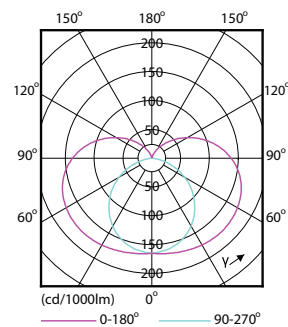

Maatschets

Product	D	C
TForce LED SOX D 25-19W B22 740 FR	54 mm	308 mm

Fotometrische gegevens

General uniform lighting - TForce LED SOX D 25-19W B22 740 FR

Light Distribution Diagram - TForce LED SOX D 25-19W B22 740 FR