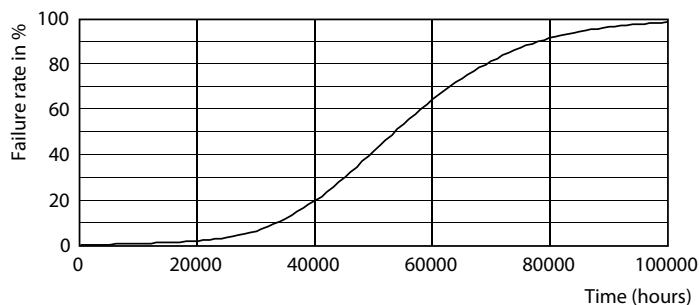

Levensduur

Life Expectancy Diagram - TForce LED SOX D 25-19W B22 740 FR