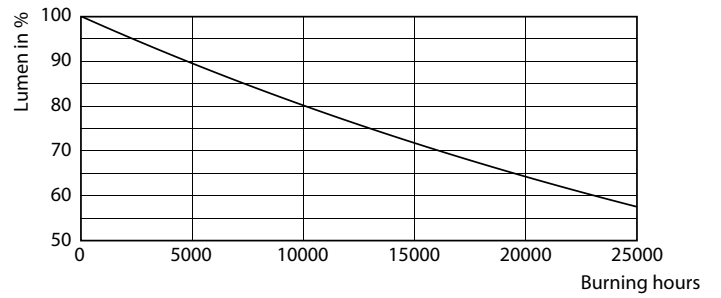

Product data

General Information	
Cap base	G4 [G4]
RoHS mark	RoHS mark
Nominal lifetime (nom.)	15000 h
Switching cycle	50000X
Technical type	0.9-10W

Light Technical	
Colour Code	830 [CCT of 3,000 K]
Lamp Luminous Flux 25°C EL (Nom)	110 lm
Lamp Luminous Flux (Nom)	110 lm
Colour Designation	White (WH)
Colour Temperature, horizontal (Nom)	3000 K
Lamp Luminous Efficacy EM (Nom)	122.00 lm/W
Colour consistency	<6
Colour Rendering Index,horiz (Nom)	80
LLMF at end of nominal lifetime (nom.)	70 %

Photometric data

LEDcapsule CorePro 0.9-10W G4 Capsule 830 ND

LEDcapsule CorePro 0.9-10W G4 Capsule 830 ND

LEDcapsule CorePro 0.9-10W G4 Capsule 830 ND

CorePro LEDcapsule LV

Lifetime

LEDcapsule CorePro 0.9-10W G4 Capsule 830 ND