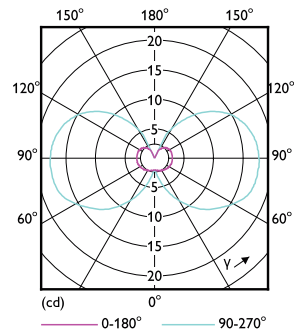

LEDcapsule CorePro 0.9-10W G4 Capsule 830 ND

Photometric data