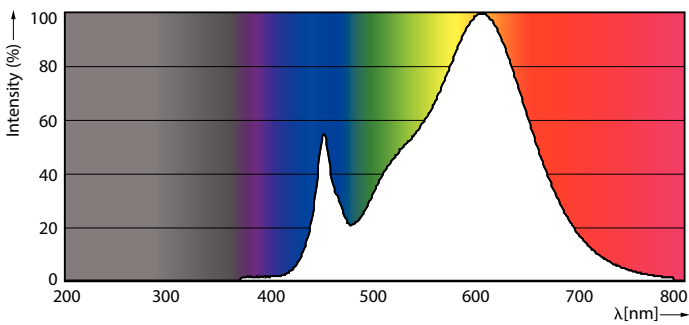

LEDcapsule CorePro 0.9-10W G4 Capsule 830 ND

LEDcapsule CorePro 0.9-10W G4 Capsule 830 ND