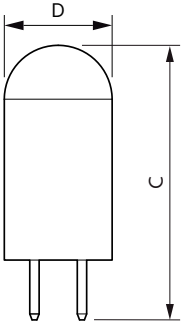

Product data

General Information	
Cap base	G4 [G4]
RoHS mark	RoHS mark
Nominal lifetime (nom.)	15000 h
Switching cycle	50000X
Technical type	0.9-10W

Light Technical	
Colour Code	830 [CCT of 3,000 K]
Lamp Luminous Flux 25°C EL (Nom)	110 lm
Lamp Luminous Flux (Nom)	110 lm
Colour Designation	White (WH)
Colour Temperature, horizontal (Nom)	3000 K
Lamp Luminous Efficacy EM (Nom)	122.00 lm/W
Colour consistency	<6
Colour Rendering Index,horiz (Nom)	80
LLMF at end of nominal lifetime (nom.)	70 %

Numerator – packs per outer box	12
Material no. (12NC)	929001844002
Net weight (piece)	0.008 kg

Dimensional drawing

Capsule 12V1W-10W 100lm N.AD 3000K G4

Product	D	C
CorePro LEDcapsuleLV 0.9-10W G4 830	14.5 mm	38 mm