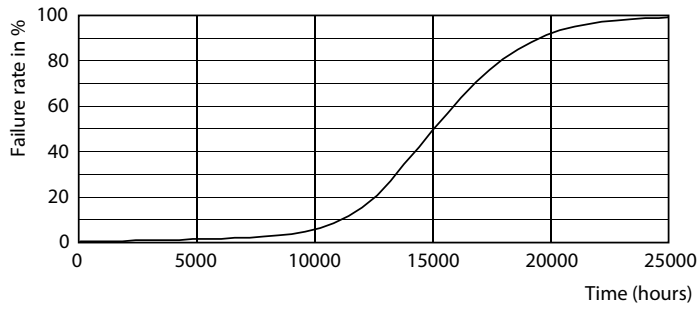

CorePro LEDcapsule LV

Lifetime

LEDcapsule CorePro 0.9-10W G4 Capsule 830 ND

LEDcapsule CorePro 0.9-10W G4 Capsule 830 ND