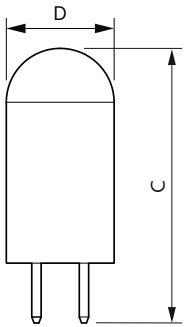

Product data

General Information		Operating and Electrical	
Cap base	G4 [G4]	Power (Rated) (Nom)	1.7 W
RoHS mark	RoHS mark	Lamp current (nom.)	240 mA
Nominal lifetime (nom.)	15000 h	Wattage equivalent	20 W
Switching cycle	50000X	Starting time (nom.)	0.5 s
Technical type	1.7-20W	Warm-up time to 60% light (nom.)	0.5 s
		Power factor (nom.)	0.5
		Voltage (Nom)	12 V
Light Technical		Temperature	
Colour Code	830 [CCT of 3,000 K]	T-Case maximum (nom.)	56 °C
Lamp Luminous Flux 25°C EL (Nom)	205 lm		
Lamp Luminous Flux (Nom)	205 lm	Controls and Dimming	
Colour Designation	White (WH)	Dimmable	No
Colour Temperature, horizontal (Nom)	3000 K	Approval and Application	
Lamp Luminous Efficacy EM (Nom)	120.00 lm/W	Energy efficiency label (EEL)	A++
Colour consistency	<6	Suitable for accent lighting	No
Colour Rendering Index,horiz (Nom)	80		
LLMF at end of nominal lifetime (nom.)	70 %		

Numerator – quantity per pack	1
Numerator – packs per outer box	12
Material no. (12NC)	929001844202
Net weight (piece)	0.008 kg

Dimensional drawing

Capsule 12V2W-20W 200lm N.AD 3000K G4

Product	D	C
CorePro LEDcapsuleLV 1.7-20W G4 830	14.5 mm	38 mm