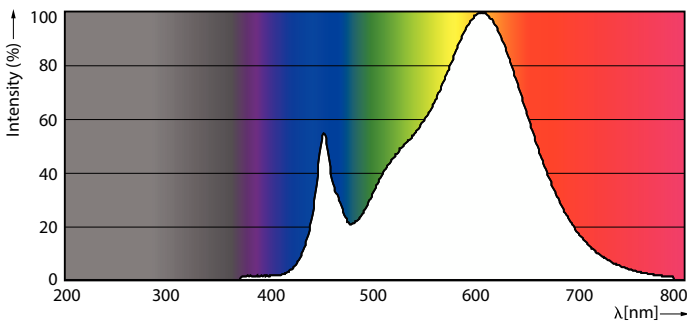

Spectral Power Distribution Colour - CorePro LEDcapsuleLV 1.7-20W G4 830