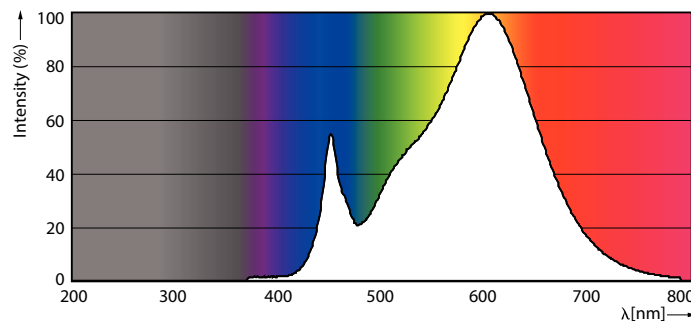

LEDcapsule CorePro 0.9-10W G4 Capsule 830 ND