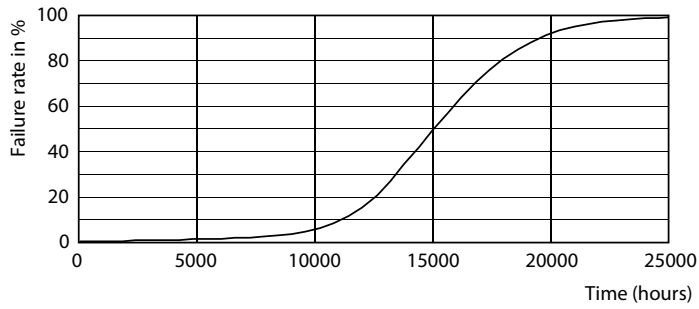

CorePro LEDcapsule LV

Lifetime

Life Expectancy Diagram - CorePro LEDcapsuleLV 1.7-20W G4 830

Lumen Maintenance Diagram - CorePro LEDcapsuleLV 1.7-20W G4 830