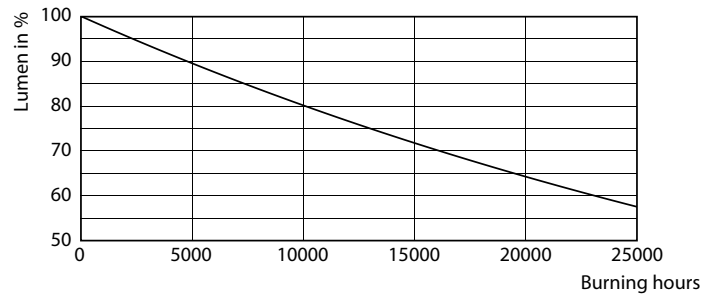

Product data

General Information		Operating and Electrical	
Cap base	G4 [G4]	Power (Rated) (Nom)	1.7 W
RoHS mark	RoHS mark	Lamp current (nom.)	240 mA
Nominal lifetime (nom.)	15000 h	Wattage equivalent	20 W
Switching cycle	50000X	Starting time (nom.)	0.5 s
Technical type	1.7-20W	Warm-up time to 60% light (nom.)	0.5 s
		Power factor (nom.)	0.5
		Voltage (Nom)	12 V
Light Technical		Temperature	
Colour Code	830 [CCT of 3,000 K]	T-Case maximum (nom.)	56 °C
Lamp Luminous Flux 25°C EL (Nom)	205 lm		
Lamp Luminous Flux (Nom)	205 lm	Controls and Dimming	
Colour Designation	White (WH)	Dimmable	No
Colour Temperature, horizontal (Nom)	3000 K	Approval and Application	
Lamp Luminous Efficacy EM (Nom)	120.00 lm/W	Energy efficiency label (EEL)	A++
Colour consistency	<6	Suitable for accent lighting	No
Colour Rendering Index,horiz (Nom)	80		
LLMF at end of nominal lifetime (nom.)	70 %		

Photometric data

LEDcapsule CorePro 0.9-10W G4 Capsule 827 ND

LEDcapsule CorePro 1.7-20W G4 Capsule 830 ND

LEDcapsule CorePro 0.9-10W G4 Capsule 830 ND

CorePro LEDcapsule LV

Lifetime

LEDcapsule CorePro 0.9-10W G4 Capsule 830 ND