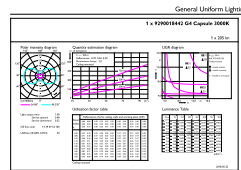

Product data

General Information		Input Frequency	
Cap-Base	G4 [G4]		- Hz
Nominal lifetime	15,000 hour(s)	Power Consumption	1.7 W
Switching Cycle	50,000	Lamp Current (Nom)	240 mA
Lighting Technology	LED	Wattage Equivalent	20 W
EU RoHS compliant	Yes	Starting Time (Nom)	0.5 s
		Warm-up time to 60% light	0.5 s
		Power Factor (Fraction)	0.5
		Voltage (Nom)	12 V
Light Technical		Temperature	
Color Code	830 [CCT of 3000K]	T-Case Maximum (Nom)	56 °C
Luminous Flux	205 lm		
Color Designation	White (WH)	Controls and Dimming	
Correlated Color Temperature (Nom)	3000 K	Dimmable	No
Luminous Efficacy (rated) (Nom)	120.00 lm/W		
Color Consistency	<6	Mechanical and Housing	
Color rendering index (CRI)	80	Bulb Shape	Capsule
LLMF At End Of Nominal Lifetime (Nom)	70 %		
Operating and Electrical			
Line Frequency	- Hz		

Product	D	C
CorePro LEDcapsuleLV 1.7-20W G4 830	14.5 mm	38 mm

Photometric data

Light Distribution Diagram - CorePro LEDcapsuleLV 1.7-20W G4 830

Accent Lighting Spots - CorePro LEDcapsuleLV 1.7-20W G4 830