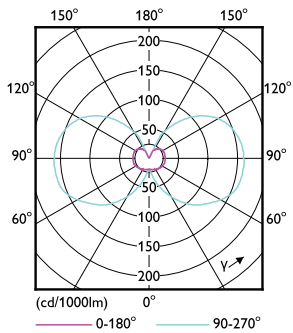

Product data

General Information		Input Frequency	
Cap-Base	G4 [G4]		- Hz
Nominal lifetime	15,000 hour(s)	Power Consumption	1.7 W
Switching Cycle	50,000	Lamp Current (Nom)	240 mA
Lighting Technology	LED	Wattage Equivalent	20 W
EU RoHS compliant	Yes	Starting Time (Nom)	0.5 s
		Warm-up time to 60% light	0.5 s
		Power Factor (Fraction)	0.5
		Voltage (Nom)	12 V
Light Technical		Temperature	
Color Code	830 [CCT of 3000K]	T-Case Maximum (Nom)	56 °C
Luminous Flux	205 lm		
Color Designation	White (WH)	Controls and Dimming	
Correlated Color Temperature (Nom)	3000 K	Dimmable	No
Luminous Efficacy (rated) (Nom)	120.00 lm/W		
Color Consistency	<6	Mechanical and Housing	
Color rendering index (CRI)	80	Bulb Shape	Capsule
LLMF At End Of Nominal Lifetime (Nom)	70 %		
Operating and Electrical			
Line Frequency	- Hz		

Product	D	C
CorePro LEDcapsuleLV 1.7-20W G4 830	14.5 mm	38 mm

Photometric data

Light Distribution Diagram - CorePro LEDcapsuleLV 1.7-20W G4 830

Accent Lighting Spots - CorePro LEDcapsuleLV 1.7-20W G4 830