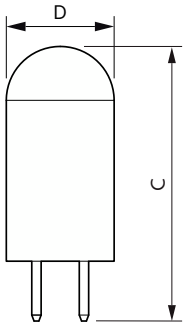

Order code	929001844202
Material Nr. (12NC)	929001844202
Numerator - Quantity Per Pack	1
EAN/UPC - Product/Case	8718696793084
Numerator - Packs per outer box	12
EAN/UPC - Case	8718696793091

Dimensional drawing

Product	D	C
CorePro LEDcapsuleLV 1.7-20W G4 830	14.5 mm	38 mm

Photometric data

Light Distribution Diagram - CorePro LEDcapsuleLV 1.7-20W G4 830

Accent Lighting Spots - CorePro LEDcapsuleLV 1.7-20W G4 830