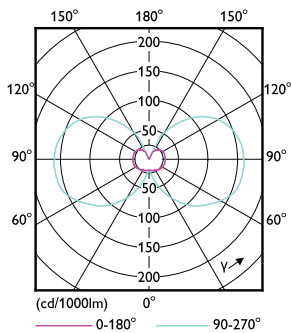

Product data

General Information		Operating and Electrical	
Cap base	G4 [G4]	Power (Rated) (Nom)	1.7 W
RoHS mark	RoHS mark	Lamp current (nom.)	240 mA
Nominal lifetime (nom.)	15000 h	Wattage equivalent	20 W
Switching cycle	50000X	Starting time (nom.)	0.5 s
Technical type	1.7-20W	Warm-up time to 60% light (nom.)	0.5 s
		Power factor (nom.)	0.5
		Voltage (Nom)	12 V
Light Technical		Temperature	
Colour Code	830 [CCT of 3,000 K]	T-Case maximum (nom.)	56 °C
Lamp Luminous Flux 25°C EL (Nom)	205 lm		
Lamp Luminous Flux (Nom)	205 lm	Controls and Dimming	
Colour Designation	White (WH)	Dimmable	No
Colour Temperature, horizontal (Nom)	3000 K	Approval and Application	
Lamp Luminous Efficacy EM (Nom)	120.00 lm/W	Energy efficiency label (EEL)	A++
Colour consistency	<6	Suitable for accent lighting	No
Colour Rendering Index,horiz (Nom)	80		
LLMF at end of nominal lifetime (nom.)	70 %		

Numerator – quantity per pack	1
Numerator – packs per outer box	12
Material no. (12NC)	929001844202
Net weight (piece)	0.008 kg

Dimensional drawing

Capsule 12V2W-20W 200lm N.AD 3000K G4

Product	D	C
CorePro LEDcapsuleLV 1.7-20W G4 830	14.5 mm	38 mm

Photometric data

LEDcapsule CorePro 0.9-10W G4 Capsule 827 ND

LEDcapsule CorePro 1.7-20W G4 Capsule 830 ND

LEDcapsule CorePro 0.9-10W G4 Capsule 830 ND

CorePro LEDcapsule LV

Lifetime

LEDcapsule CorePro 0.9-10W G4 Capsule 830 ND