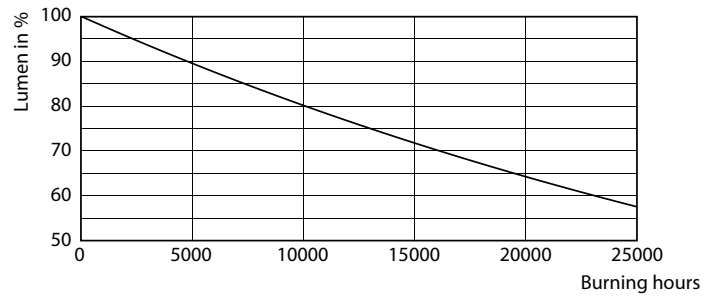

CorePro LEDcapsule LV

Lifetime

Life Expectancy Diagram - CorePro LEDcapsuleLV 1.7-20W G4 830

Lumen Maintenance Diagram - CorePro LEDcapsuleLV 1.7-20W G4 830