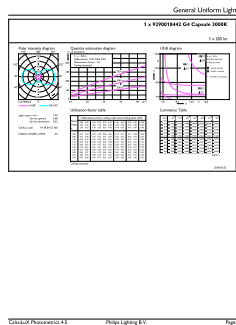

Product data

General Information		Operating and Electrical	
Cap base	G4 [G4]	Power (Rated) (Nom)	1.7 W
RoHS mark	RoHS mark	Lamp current (nom.)	240 mA
Nominal lifetime (nom.)	15000 h	Wattage equivalent	20 W
Switching cycle	50000X	Starting time (nom.)	0.5 s
Technical type	1.7-20W	Warm-up time to 60% light (nom.)	0.5 s
		Power factor (nom.)	0.5
		Voltage (Nom)	12 V
Light Technical		Temperature	
Colour Code	830 [CCT of 3,000 K]	T-Case maximum (nom.)	56 °C
Lamp Luminous Flux 25°C EL (Nom)	205 lm		
Lamp Luminous Flux (Nom)	205 lm	Controls and Dimming	
Colour Designation	White (WH)	Dimmable	No
Colour Temperature, horizontal (Nom)	3000 K	Approval and Application	
Lamp Luminous Efficacy EM (Nom)	120.00 lm/W	Energy efficiency label (EEL)	A++
Colour consistency	<6	Suitable for accent lighting	No
Colour Rendering Index,horiz (Nom)	80		
LLMF at end of nominal lifetime (nom.)	70 %		

Numerator – quantity per pack	1
Numerator – packs per outer box	12
Material no. (12NC)	929001844202
Net weight (piece)	0.008 kg

Dimensional drawing

Capsule 12V2W-20W 200lm N.AD 3000K G4

Product	D	C
CorePro LEDcapsuleLV 1.7-20W G4 830	14.5 mm	38 mm

Photometric data

LEDcapsule CorePro 0.9-10W G4 Capsule 827 ND

LEDcapsule CorePro 1.7-20W G4 Capsule 830 ND

LEDcapsule CorePro 0.9-10W G4 Capsule 830 ND

CorePro LEDcapsule LV

Lifetime

LEDcapsule CorePro 0.9-10W G4 Capsule 830 ND