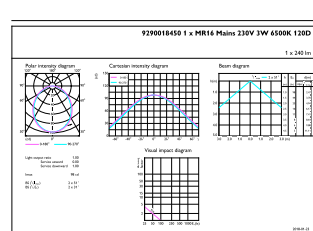

CalcLux Photometrics 4.5

Philips Lighting B.V.

Page: 1/1

LEDspot ESS 35W GU5.3 MR16 865 12D ND RCA