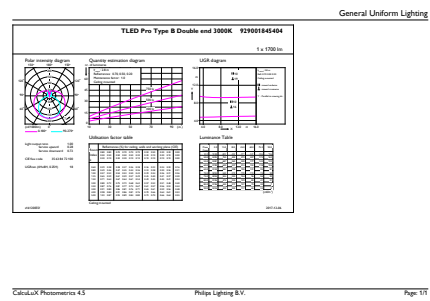

T8

Approbation Marks	RoHS compliance UL certificate DLC compliance
Product Data	
Order product name	14T8/COR/48-830/MF17/G 10/1
EAN/UPC - Product	046677477318
Order code	477315

Numerator - Quantity Per Pack	1
Numerator - Packs per outer box	10
Material Nr. (12NC)	929001845434
Net Weight (Piece)	0.220 kg
Model Number	9290018454A

Dimensional drawing

A3

Product	D1	D2	A1	A2	A3
14T8/COR/48-830/MF17/G 10/1	25.7 mm	28 mm	1198 mm	1205 mm	1212 mm

TLED IF CorePro 4ft 1700lm 3000K

Photometric data