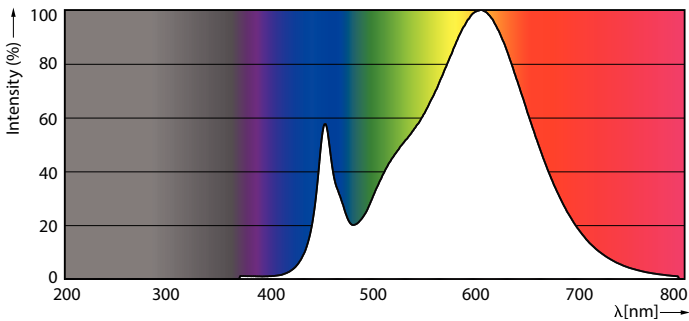

T8

Approbation Marks	RoHS compliance UL certificate DLC compliance
Product Data	
Order product name	14T8/COR/48-830/MF17/G 10/1
EAN/UPC - Product	046677477318
Order code	477315

Numerator - Quantity Per Pack	1
Numerator - Packs per outer box	10
Material Nr. (12NC)	929001845434
Net Weight (Piece)	0.220 kg
Model Number	9290018454A

Dimensional drawing

A3

Product	D1	D2	A1	A2	A3
14T8/COR/48-830/MF17/G 10/1	25.7 mm	28 mm	1198 mm	1205 mm	1212 mm

TLED IF CorePro 4ft 1700lm 3000K

Photometric data