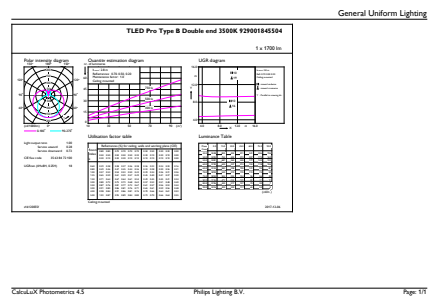

Product data

General Information	
Cap-Base	G13 [Medium Bi-Pin Fluorescent]
RoHS mark	RoHS mark
Nominal Lifetime (Nom)	50000 h
Switching Cycle	50000X
B50L70	50000 h

Light Technical	
Color Code	835 [CCT of 3500K]
Beam Angle (Nom)	240 °
Initial lumen (Nom)	1700 lm
Luminous Flux (Rated) (Nom)	1700 lm
Rated Beam Angle	240 °
Correlated Color Temperature (Nom)	3500 K
Color Consistency	<6
Color Rendering Index (Nom)	80
LLMF At End Of Nominal Lifetime (Nom)	70 %

Dimensional drawing

TLED IF CorePro 4ft 1700lm 3500K

Product	D1	D2	A1	A2	A3
14T8PRO/48-835/BB17/G 10/1 FB	25.7 mm	28 mm	1198 mm	1205 mm	1212 mm

Photometric data

LEDtube 8-15W G13 835 160D IF 6U EasySmart

LEDtube 14W G13 835 ND BB17

CorePro LEDtube MainsFit T8

Photometric data

LEDtube 14W G13 830 ND BB17

Lifetime

LEDtube 14W G13 830-850 ND BB17-18

LEDtube 14W G13 830-850 ND BB17-18

LEDtube 14W G13 830-850 ND BB17-18

LEDtube 14W G13 830-850 ND BB17-18