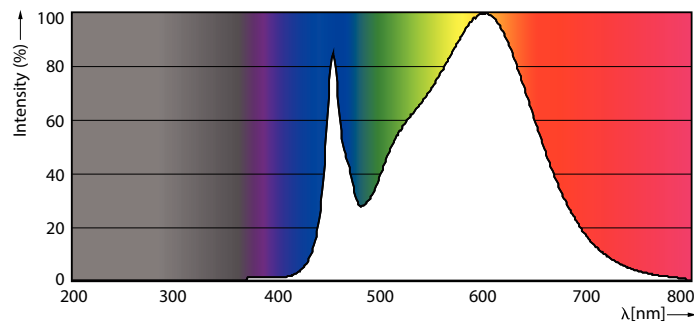

Photometric data

LEDtube 8-15W G13 835 160D IF 6U EasySmart