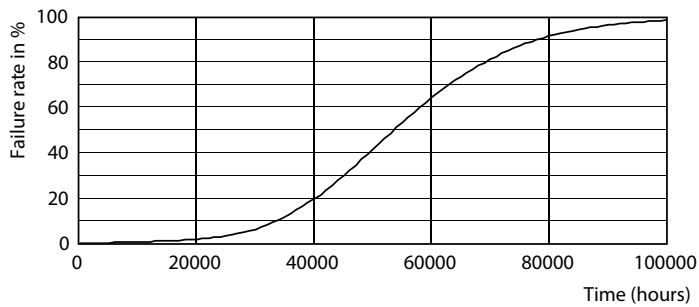

Lifetime

LEDtube 14W G13 830-850 ND BB17-18