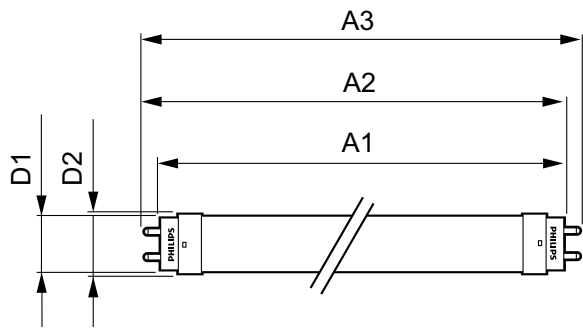

CorePro LEDtube MainsFit T8

14T8PRO/48-835/BB17/G 10/1 FB

Philips CorePro MainsFit (UL Type-B) T8 LED lamps use a double-ended design which significantly simplifies installation. This ballast bypass product replaces either T8 or T12 lamps in fixtures containing shunted or non-shunted G13 (medium bi-pin) lamp holders for over 40% energy savings.

Product data

General Information	
Cap-Base	G13 [Medium Bi-Pin Fluorescent]
RoHS mark	RoHS mark
Nominal Lifetime (Nom)	50000 h
Switching Cycle	50000X
B50L70	50000 h

Light Technical	
Color Code	835 [CCT of 3500K]
Beam Angle (Nom)	240 °
Initial lumen (Nom)	1700 lm
Luminous Flux (Rated) (Nom)	1700 lm
Rated Beam Angle	240 °
Correlated Color Temperature (Nom)	3500 K
Color Consistency	<6
Color Rendering Index (Nom)	80
LLMF At End Of Nominal Lifetime (Nom)	70 %

Product Data	
Order product name	14T8PRO/48-835/BB17/G 10/1 FB

EAN/UPC - Product	046677477325
Order code	477323
Numerator - Quantity Per Pack	1
Numerator - Packs per outer box	10
Material Nr. (12NC)	929001845504
Net Weight (Piece)	0.210 kg
Model Number	9290018455

Dimensional drawing

TLED IF CorePro 4ft 1700lm 3500K

Product	D1	D2	A1	A2	A3
14T8PRO/48-835/BB17/G 10/1 FB	25.7 mm	28 mm	1198 mm	1205 mm	1212 mm

Photometric data

LEDtube 8-15W G13 835 160D IF 6U EasySmart

LEDtube 14W G13 835 ND BB17