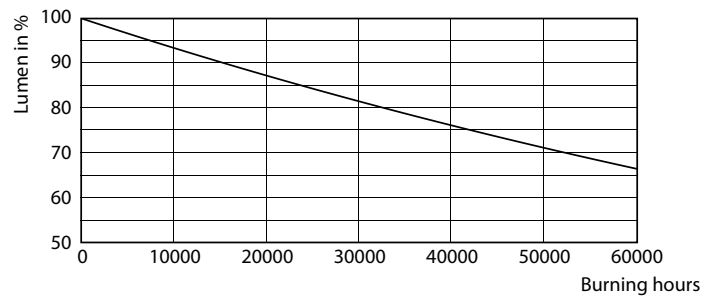

LEDtube 14W G13 830-850 ND BB17-18