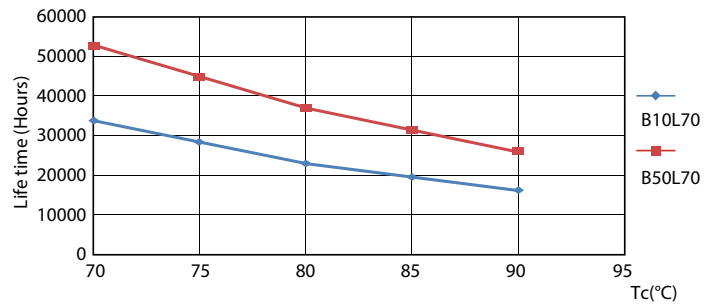

LEDtube 14W G13 830-850 ND BB17-18