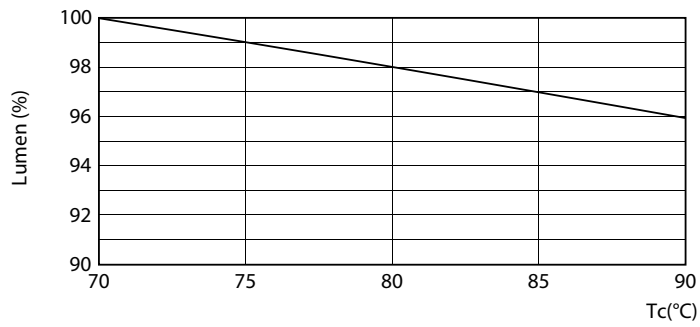

CorePro LEDtube MainsFit T8

Lifetime

LEDtube 14W G13 830-850 ND BB17-18