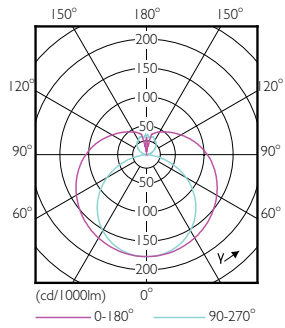

CorePro LEDtube MainsFit T8

Photometric data

LEDtube 14W G13 830 ND BB17