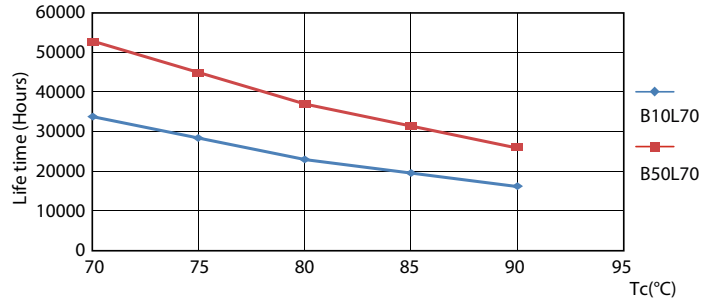

LEDtube 14W G13 830-850 ND BB17-18

Lifetime