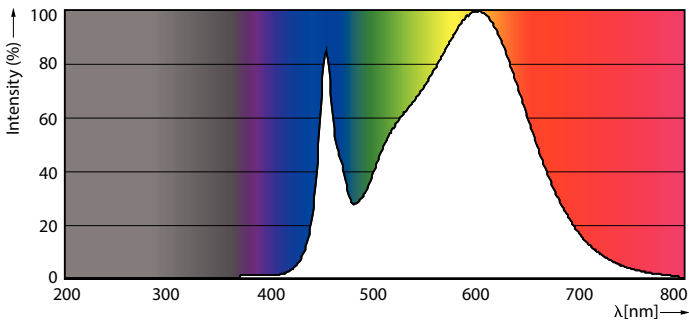

T8

Approbation Marks	RoHS compliance UL certificate DLC compliance
Product Data	
Order product name	14T8/COR/48-835/MF17/G 10/1
EAN/UPC - Product	046677477325
Order code	477323

Numerator - Quantity Per Pack	1
Numerator - Packs per outer box	10
Material Nr. (12NC)	929001845534
Net Weight (Piece)	0.220 kg
Model Number	9290018455A

Dimensional drawing

A3

Product	D1	D2	A1	A2	A3
14T8/COR/48-835/MF17/G 10/1	25.7 mm	28 mm	1198 mm	1205 mm	1212 mm

TLED IF CorePro 4ft 1700lm 3500K

Photometric data