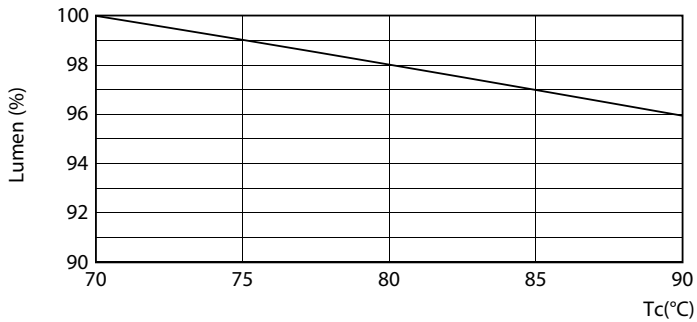

LEDtube 14W G13 830-850 ND BB17-18

LEDtube 14W G13 830-850 ND BB17-18