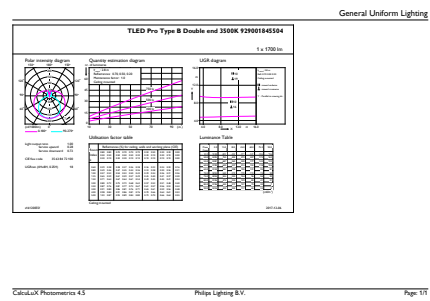

Product data

General Information	
Base	G13 [Medium Bi-Pin Fluorescent]
EU RoHS compliant	Yes
Nominal Lifetime (Nom)	50000 h
Switching Cycle	50000X
Light Technical	
Color Code	835 [CCT of 3500K]
Beam Angle (Nom)	240 °
Initial lumen (Nom)	1700 lm
Correlated Color Temperature (Nom)	3500 K
Color Consistency	<6
Color Rendering Index (Nom)	80
LLMF At End Of Nominal Lifetime (Nom)	70 %
Operating and Electrical	
Input Frequency	50 to 60 Hz
Power (Rated) (Nom)	14 W
Lamp Current (Max)	130 mA
Lamp Current (Min)	47 mA

T8

Approbation Marks	RoHS compliance UL certificate DLC compliance
Product Data	
Order product name	14T8/COR/48-835/MF17/G 10/1
EAN/UPC - Product	046677477325
Order code	477323

Numerator - Quantity Per Pack	1
Numerator - Packs per outer box	10
Material Nr. (12NC)	929001845534
Net Weight (Piece)	0.220 kg
Model Number	9290018455A

Dimensional drawing

A3

Product	D1	D2	A1	A2	A3
14T8/COR/48-835/MF17/G 10/1	25.7 mm	28 mm	1198 mm	1205 mm	1212 mm

TLED IF CorePro 4ft 1700lm 3500K

Photometric data

LEDtube 8-15W G13 835 160D IF 6U EasySmart

LEDtube 14W G13 835 ND BB17