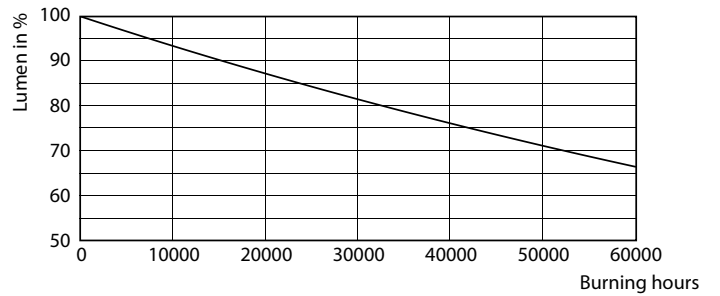

LEDtube 14W G13 830-850 ND BB17-18

LEDtube 14W G13 830-850 ND BB17-18