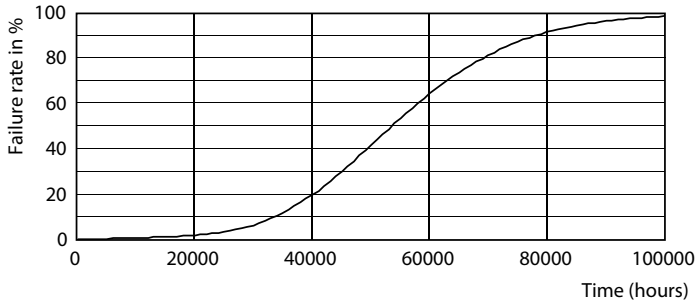

Lifetime

LEDtube 14W G13 830-850 ND BB17-18