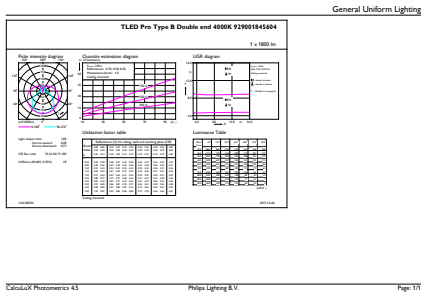

Controls and Dimming	
Dimmable	No

Mechanical and Housing	
Product Length	48 in

**Approval and Application**

Energy Efficiency Label (EEL)	Not applicable
Energy Saving Product	Yes
Approbation Marks	UL certificate RoHS compliance DLC compliance
Energy Consumption kWh/1000 h	- kWh
Energy Certifications	DLC Standard

**Product Data**

Order product name	14T8PRO/48-840/BB18/G 10/1 FB
--------------------	-------------------------------

EAN/UPC - Product	046677477332
Order code	477331
Numerator - Quantity Per Pack	1
Numerator - Packs per outer box	10
Material Nr. (12NC)	929001845604
Net Weight (Piece)	0.210 kg
Model Number	9290018456

**Dimensional drawing**

TLED IF CorePro 4ft 1800lm 4000K

Product	D1	D2	A1	A2	A3
14T8PRO/48-840/BB18/G 10/1 FB	25.7 mm	28 mm	1198 mm	1205 mm	1212 mm

**Photometric data**

LEDtube 14W G13 840 ND BB18

LEDtube 14W G13 830 ND BB17