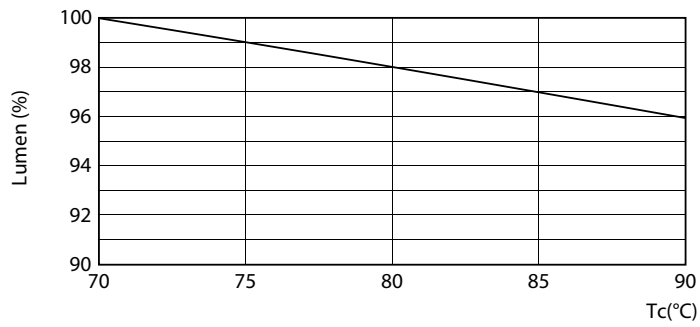

T8

Lifetime

LEDtube 14W G13 830-850 ND BB17-18