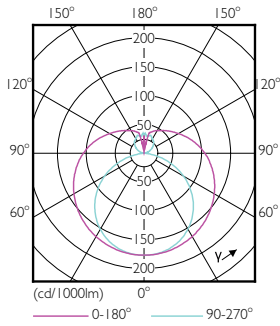

### Product data

General Information	
Base	G13 [ Medium Bi-Pin Fluorescent]
EU RoHS compliant	Yes
Nominal Lifetime (Nom)	50000 h
Switching Cycle	50000X
Light Technical	
Color Code	841 [ CCT of 4100K (841)]
Beam Angle (Nom)	240 °
Initial lumen (Nom)	1800 lm
Color Designation	Cool White (CW)
Correlated Color Temperature (Nom)	4000 K
Luminous Efficacy (rated) (Nom)	128.00 lm/W
Color Consistency	<6
Color Rendering Index (Nom)	80
LLMF At End Of Nominal Lifetime (Nom)	70 %
Operating and Electrical	
Input Frequency	50 to 60 Hz
Power (Rated) (Nom)	14 W

**Product Data**

Order product name	14T8PRO/48-840/BB18/G 10/1 FB
--------------------	-------------------------------

EAN/UPC - Product	046677477332
Order code	477331
Numerator - Quantity Per Pack	1
Numerator - Packs per outer box	10
Material Nr. (12NC)	929001845604
Net Weight (Piece)	0.210 kg
Model Number	9290018456

**Dimensional drawing**

TLED IF CorePro 4ft 1800lm 4000K

Product	D1	D2	A1	A2	A3
14T8PRO/48-840/BB18/G 10/1 FB	25.7 mm	28 mm	1198 mm	1205 mm	1212 mm

**Photometric data**

LEDtube 14W G13 840 ND BB18

LEDtube 14W G13 830 ND BB17