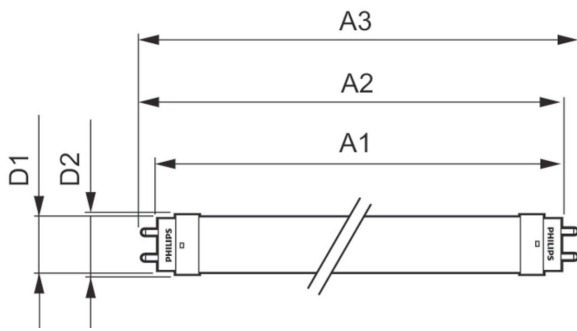

Approval and Application

Energy Efficiency Label (EEL)	Not applicable
Energy Saving Product	Yes
Approbation Marks	UL certificate RoHS compliance DLC compliance
Energy Consumption kWh/1000 h	- kWh
Energy Certifications	DLC Standard

Product Data

Order product name	14T8PRO/48-840/BB18/G 10/1 FB

EAN/UPC - Product	046677477332
Order code	477331
Numerator - Quantity Per Pack	1
Numerator - Packs per outer box	10
Material Nr. (12NC)	929001845604
Net Weight (Piece)	0.210 kg
Model Number	9290018456

Dimensional drawing

TLED IF CorePro 4ft 1800lm 4000K

Product	D1	D2	A1	A2	A3
14T8PRO/48-840/BB18/G 10/1 FB	25.7 mm	28 mm	1198 mm	1205 mm	1212 mm