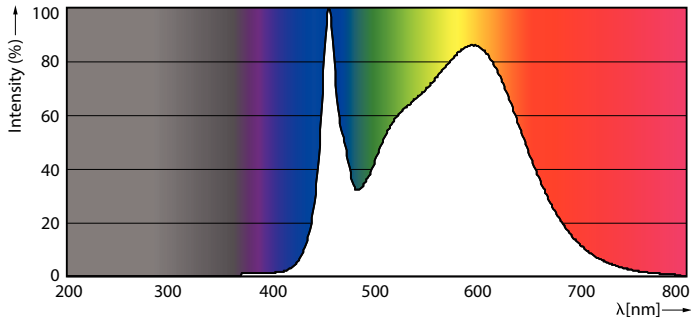

Photometric data

LEDtube 14W G13 840 ND BB18