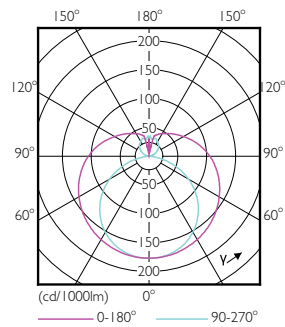

Product Data

Order product name	14T8PRO/48-840/BB18/G 10/1 FB
--------------------	-------------------------------

EAN/UPC - Product	046677477332
Order code	929001845604
Numerator - Quantity Per Pack	1
Numerator - Packs per outer box	10
Material Nr. (12NC)	929001845604
Net Weight (Piece)	0.210 kg

Dimensional drawing

TLED IF CorePro 4ft 1800lm 4000K

Product	D1	D2	A1	A2	A3
14T8PRO/48-840/BB18/G 10/1 FB	25.7 mm	28 mm	1198 mm	1205 mm	1212 mm

Photometric data

LEDtube 14W G13 840 ND BB18

LEDtube 14W G13 830 ND BB17