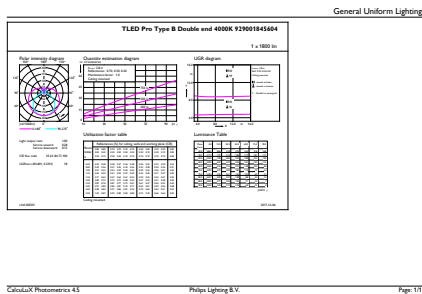

Controls and Dimming	
Dimmable	No

Mechanical and Housing	
Product Length	1200 mm

Approval and Application

Energy Efficiency Label (EEL)	Not applicable
Energy Saving Product	Yes
Approval Marks	UL certificate RoHS compliance DLC compliance
Energy Consumption kWh/1000 h	- kWh
Energy Certifications	DLC Standard

Product Data

Order product name	14T8PRO/48-840/BB18/G 10/1 FB
--------------------	-------------------------------

EAN/UPC - Product	046677477332
Order code	929001845604
Numerator - Quantity Per Pack	1
Numerator - Packs per outer box	10
Material Nr. (12NC)	929001845604
Net Weight (Piece)	0.210 kg

Dimensional drawing

TLED IF CorePro 4ft 1800lm 4000K

Product	D1	D2	A1	A2	A3
14T8PRO/48-840/BB18/G 10/1 FB	25.7 mm	28 mm	1198 mm	1205 mm	1212 mm

Photometric data

LEDtube 14W G13 840 ND BB18

LEDtube 14W G13 830 ND BB17