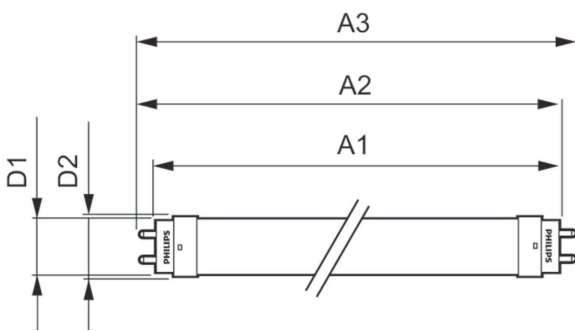

Controls and Dimming	
Dimmable	No

Mechanical and Housing	
Product Length	1200 mm

Approval and Application

Energy Efficiency Label (EEL)	Not applicable
Energy Saving Product	Yes
Approval Marks	UL certificate RoHS compliance DLC compliance
Energy Consumption kWh/1000 h	- kWh
Energy Certifications	DLC Standard

Product Data

Order product name	14T8PRO/48-840/BB18/G 10/1 FB
--------------------	-------------------------------

EAN/UPC - Product	046677477332
Order code	929001845604
Numerator - Quantity Per Pack	1
Numerator - Packs per outer box	10
Material Nr. (12NC)	929001845604
Net Weight (Piece)	0.210 kg

Dimensional drawing

TLED IF CorePro 4ft 1800lm 4000K

Product	D1	D2	A1	A2	A3
14T8PRO/48-840/BB18/G 10/1 FB	25.7 mm	28 mm	1198 mm	1205 mm	1212 mm

Photometric data

LEDtube 14W G13 840 ND BB18

LEDtube 14W G13 830 ND BB17