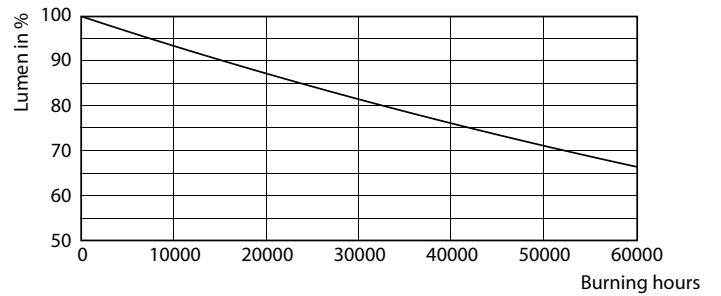

Product data

General Information	
Cap-Base	G13 [Medium Bi-Pin Fluorescent]
EU RoHS compliant	Yes
Nominal Lifetime (Nom)	50000 h
Switching Cycle	50000X
Light Technical	
Color Code	840 [CCT of 4000K]
Beam Angle (Nom)	240 °
Luminous Flux (Nom)	1800 lm
Color Designation	Cool White (CW)
Correlated Color Temperature (Nom)	4000 K
Luminous Efficacy (rated) (Nom)	128.00 lm/W
Color Consistency	<6
Color Rendering Index (Nom)	80
LLMF At End Of Nominal Lifetime (Nom)	70 %
Operating and Electrical	
Input Frequency	50 to 60 Hz
Power (Nom)	14 W

Photometric data

LEDtube 14W G13 840 ND BB18

Lifetime

LEDtube 14W G13 830-850 ND BB17-18

LEDtube 14W G13 830-850 ND BB17-18

LEDtube 14W G13 830-850 ND BB17-18

LEDtube 14W G13 830-850 ND BB17-18

T8